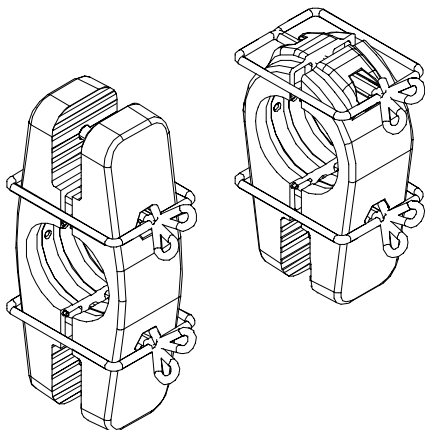

LAPPSET®

WALL AND FLOOR

CLOXX

DATE: 3.8.2010

2(3)

 701986	 668x668x15	PCS 1	 150x50x50	PCS 14	 M10	PCS 14	 M10x55	PCS 7	 M10x30	PCS 7		PCS
 701989	 668x668x15	PCS 1	 150x50x50	PCS 14	 M10	PCS 14	 M10x55	PCS 7	 M10x30	PCS 7		PCS
 701997	 668x668x15	PCS 1	 150x50x50	PCS 10	 M10	PCS 10	 M10x55	PCS 5	 M10x30	PCS 5		PCS
 701999	 668x668x15	PCS 1	 Ø120x30	PCS 3	 150x50x50	PCS 14	 M10	PCS 14	 Ø22	PCS 6	 M8	PCS 6
	 Ø16/8.4x1.6	PCS 6	 M10x55	PCS 7	 M10x30	PCS 7	 M8x45	PCS 6		PCS		PCS
 702000	 668x668x15	PCS 1	 150x50x50	PCS 10	 200x50x50	PCS 4	 M10	PCS 14	 M10x55	PCS 9	 M10x30	PCS 5
 702056	 668x668x15	PCS 1	 150x50x50	PCS 16	 M10	PCS 16	 M10x55	PCS 8	 M10x30	PCS 8		PCS
 702155	 668x668x15	PCS 1	 150x50x50	PCS 14	 M10	PCS 14	 M10x55	PCS 7	 M10x30	PCS 7		PCS