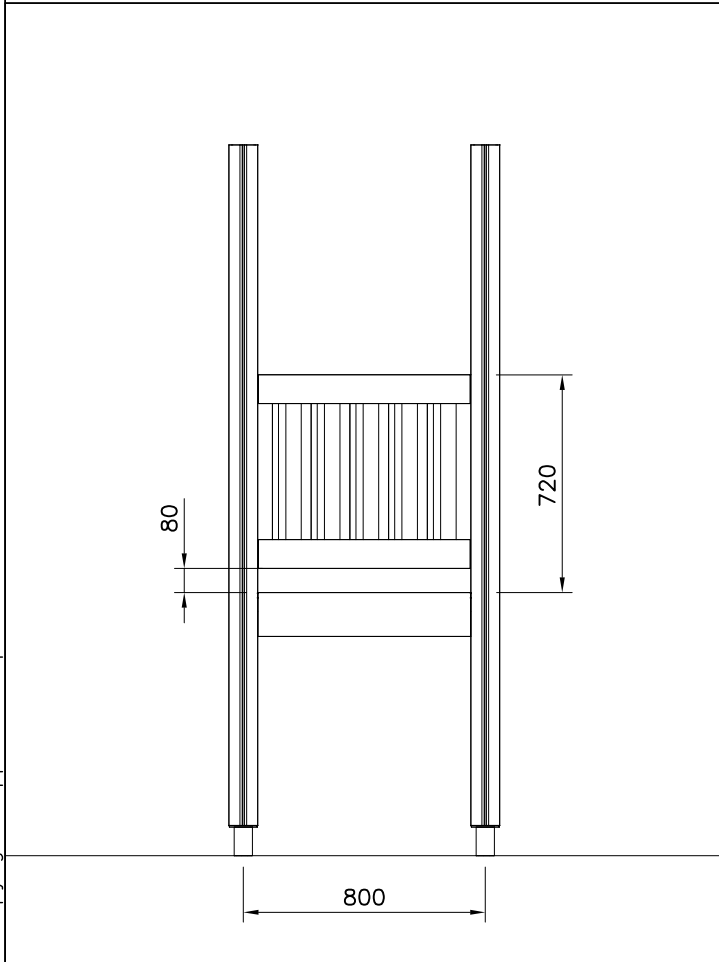

## DEEP FOUNDATION

DATE: 21.9.2016

5(5)

DET 7

Insert sheet metal IN to the plastic cover.

DET 8

DET 9

① 706746	PCS	② 909530	PCS
	1		4
45x640x701		55.9x127.5	
③ 900240	PCS	④ 980151	PCS
	4		4
Ø8x70		Ø16/8.4x1.6	
⑤ 905112	PCS		PCS
	4		
Ø22			
	PCS		PCS