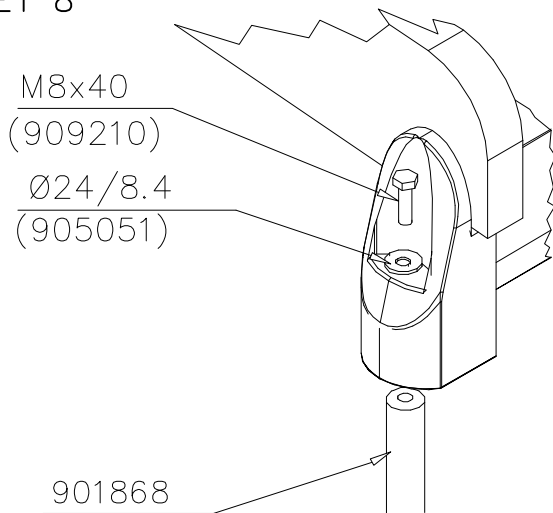

## DEEP FOUNDATION

DATE: 21.9.2016

5(5)

DET 7

Insert sheet metal IN to the plastic cover.

DET 8

DET 9

① 706746	PCS	② 909530	PCS
	1		4
45x640x701		55.9x127.5	
③ 900240	PCS	④ 980151	PCS
	4		4
Ø8x70		Ø16/8.4x1.6	
⑤ 905112	PCS		PCS
	4		
Ø22			
	PCS		PCS