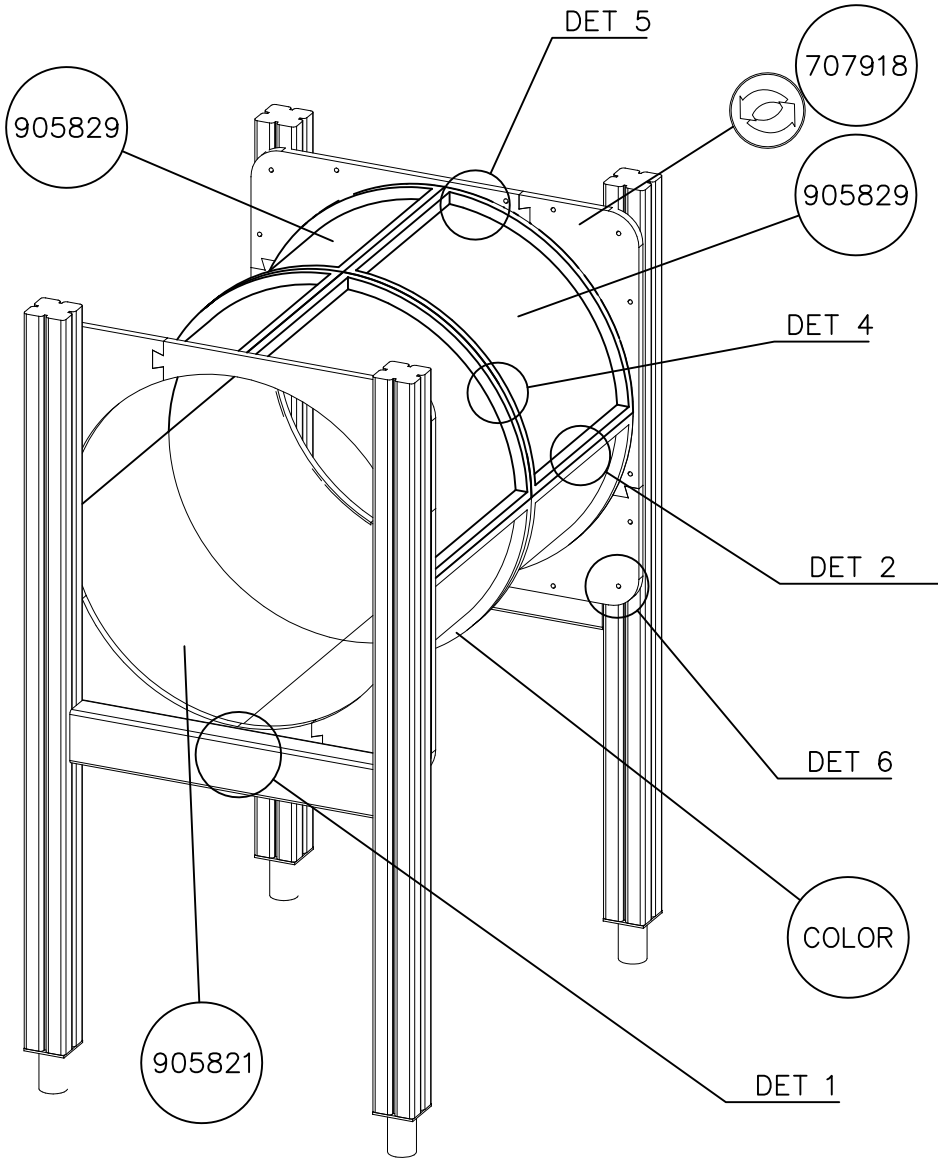

DET 3

DETAILS IN TUBE INSTALLATION GENERAL PAGE

① 905112	PCS 112	② 900240	PCS 26
Ø22		Ø8x70	
③ 903533	PCS 12	④ 905831	PCS 112
SRL12		Ø32x19	
⑤ 909205	PCS 40	⑥ 909208	PCS 32
M8x60		M8	
⑦ 909866	PCS 32	⑧ 980150	PCS 40
M8x60		M8	
○ 707918	PCS 8	○ 905829	PCS 4
20x275x640		Transparent	
		○ COLOR	PCS 4