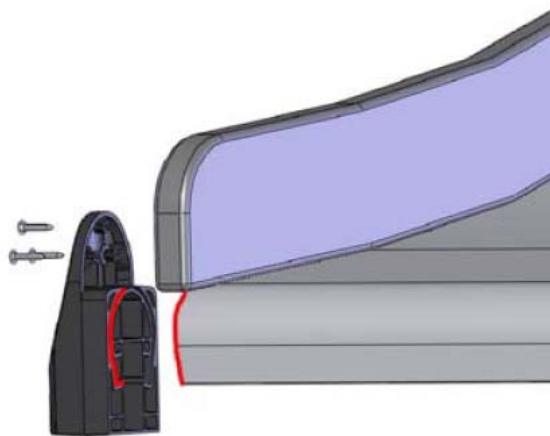

# SLIDE WOOD

DATE: 3.11.2017

4(5)

○ 901879	PCS	⑥ 909509	PCS	⑦ 909139	PCS	⑧ 980154	PCS	⑨ 980128	PCS
	2		2		2		4		6
		M12x50		M12x130		Ø24/13		Ø7x40	

DET 7

Insert sheet metal IN to the plastic cover.

DET 8

① 706746	PCS	② 909530	PCS
	1		4
45x640x701		55.9x127.5	
③ 900240	PCS	④ 980151	PCS
	4		4
Ø8x70		Ø16/8.4x1.6	
⑤ 905112	PCS		PCS
	4		
Ø22			
	PCS		PCS