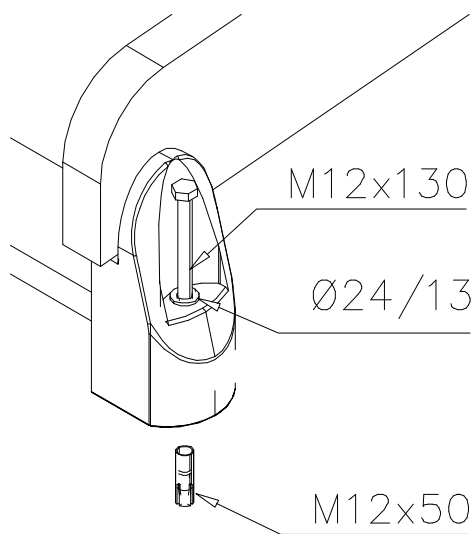

# SLIDE WOOD

DATE: 3.11.2017

4(5)

○ 901879	PCS	⑥ 909509	PCS	⑦ 909139	PCS	⑧ 980154	PCS	⑨ 980128	PCS
	2		2		2		4		6
		M12x50		M12x130		Ø24/13		Ø7x40	

DET 7

Insert sheet metal IN to the plastic cover.

DET 8

① 706746	PCS	② 909530	PCS
	1		4
45x640x701		55.9x127.5	
③ 900240	PCS	④ 980151	PCS
	4		4
Ø8x70		Ø16/8.4x1.6	
⑤ 905112	PCS		PCS
	4		
Ø22			
	PCS		PCS