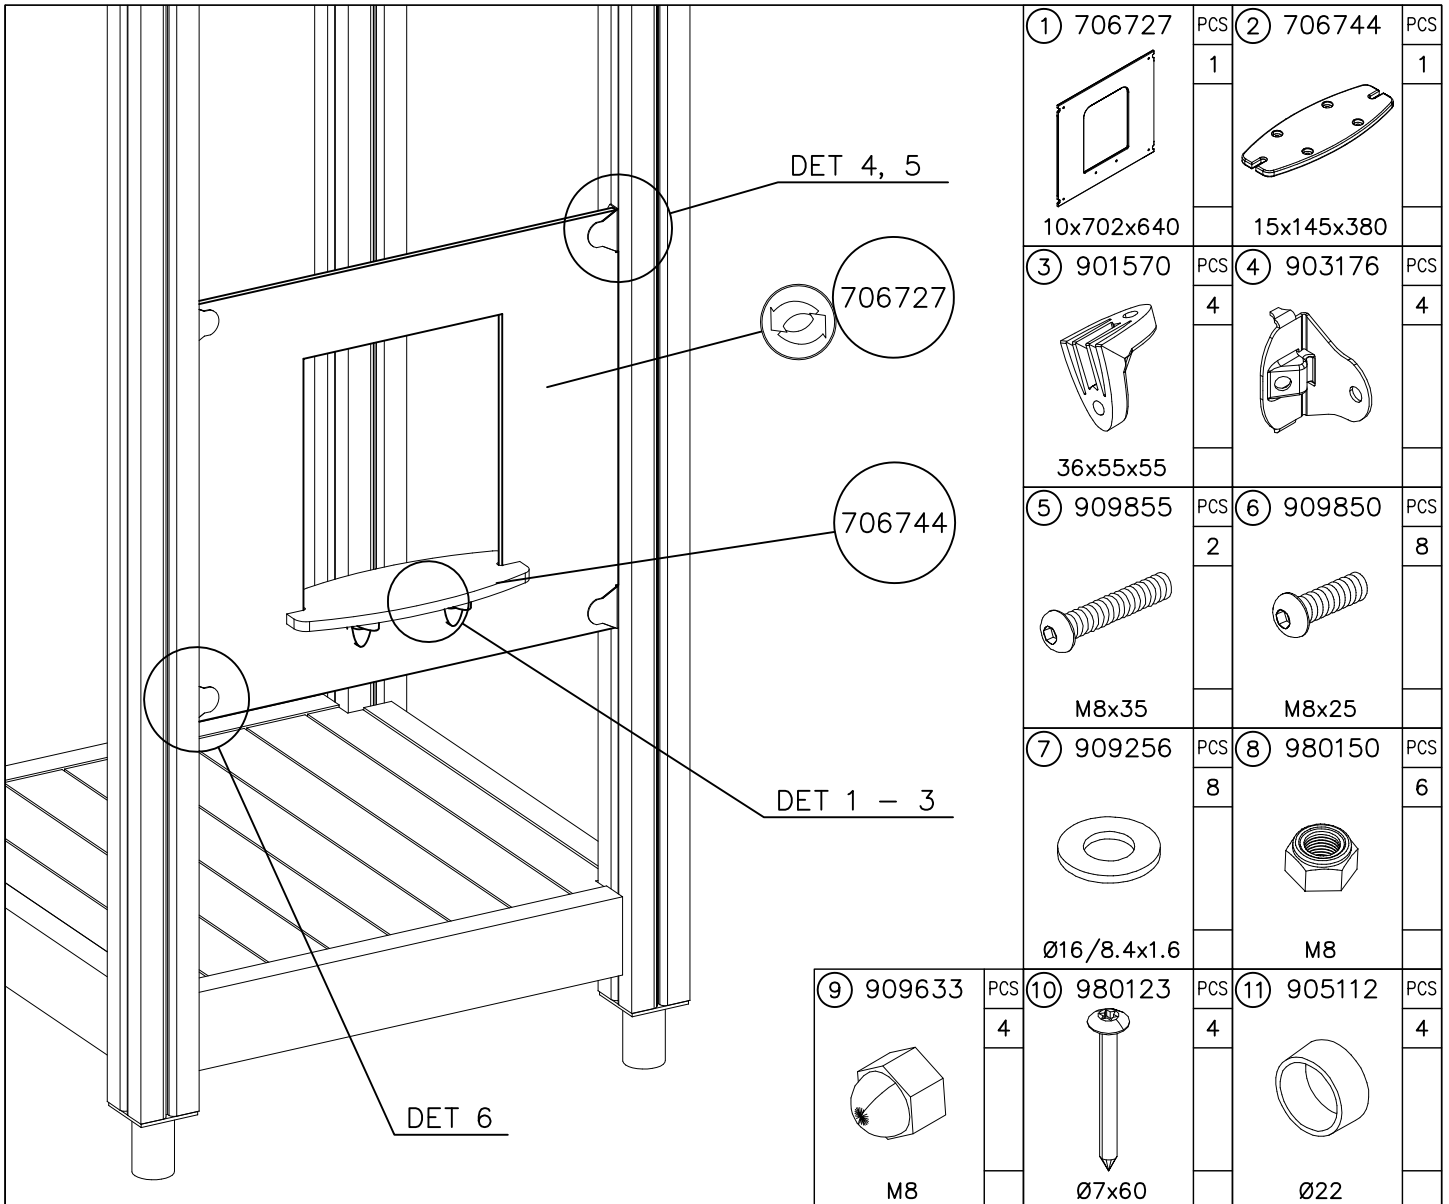

① 706727	PCS	② 706744	PCS
	1		1
10x702x640		15x145x380	
③ 901570	PCS	④ 903176	PCS
	4		4
36x55x55			
⑤ 909855	PCS	⑥ 909850	PCS
	2		8
M8x35		M8x25	
⑦ 909256	PCS	⑧ 980150	PCS
	8		6
Ø16/8.4x1.6		M8	
⑨ 909633	PCS	⑩ 980123	PCS
	4		4
M8		Ø7x60	
		⑪ 905112	PCS
			4
		Ø22