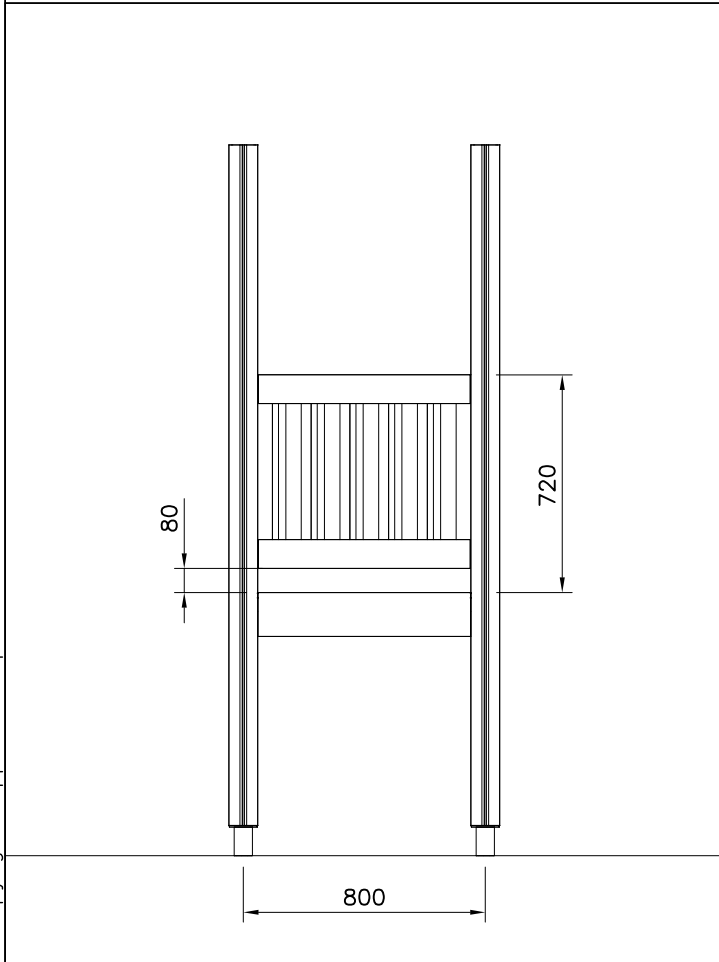

# SLIDE WOOD

DATE: 3.11.2017

4(5)

○ 901879	PCS	⑥ 909509	PCS	⑦ 909139	PCS	⑧ 980154	PCS	⑨ 980128	PCS
	2		2		2		4		6
		M12x50		M12x130		Ø24/13		Ø7x40	

DET 7

Insert sheet metal IN to the plastic cover.

DET 8

① 706746	PCS	② 909530	PCS
	1		4
45x640x701		55.9x127.5	
③ 900240	PCS	④ 980151	PCS
	4		4
Ø8x70		Ø16/8.4x1.6	
⑤ 905112	PCS		PCS
	4		
Ø22			
	PCS		PCS