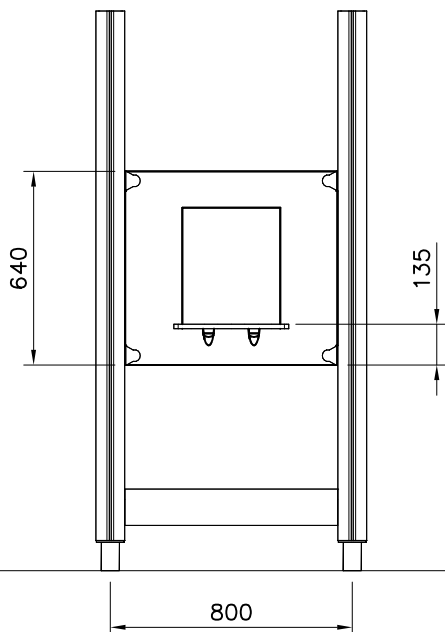

WALL OPTIONS

706727	706727-701	BLUE
	706727-702	YELLOW
	706727-703	LIME
	706727-704	DARK GRAY
	706727-705	LIGHT GRAY
	706727-706	RED
	706727-707	GREEN
	706727-708	FUXIA

WALL OPTIONS

706744	706744	DARK GRAY

15x145x380