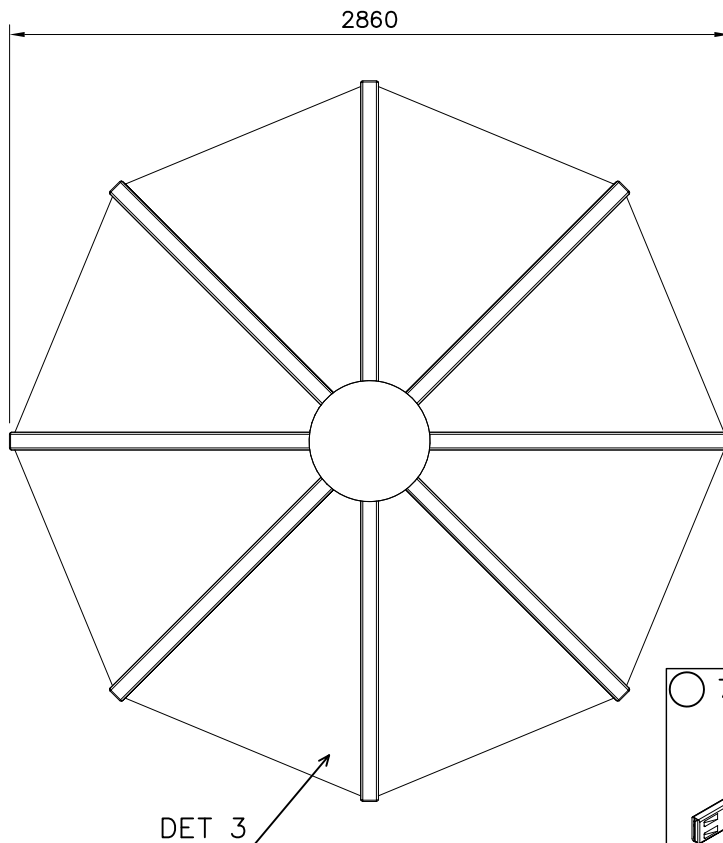

OPTION 2. Wall on either side (move vertical bar 70mm)

DET 1

DET 2

① 900240	PCS	② 900727	PCS
	1		1
Ø8x70		M10x80	
	PCS		PCS
③ 907688	PCS	③ 907701	PCS
	1		1
765		545	
	PCS		PCS
	PCS		PCS
	PCS		PCS
	PCS		PCS