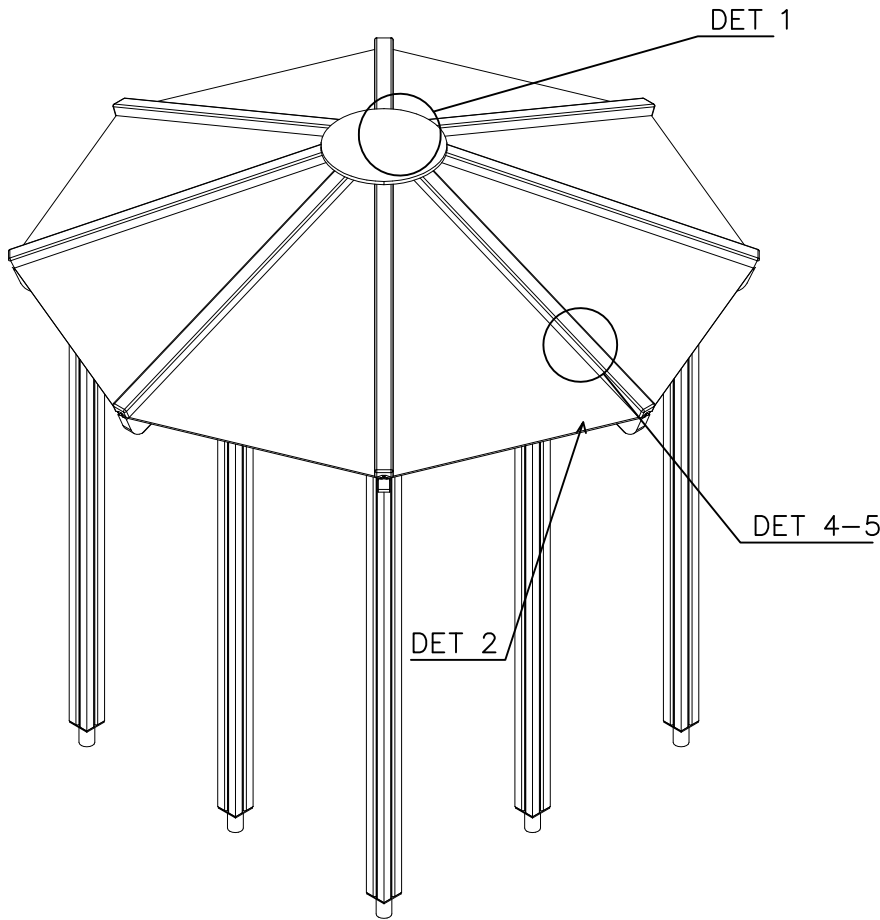

OPTION 2. Wall on either side (move vertical bar 70mm)

DET 1

DET 2

① 900240	PCS	② 900727	PCS
	1		1
Ø8x70		M10x80	
	PCS		PCS
③ 907688	PCS	③ 907701	PCS
	1		1
765		545	
	PCS		PCS
	PCS		PCS
	PCS		PCS
	PCS		PCS