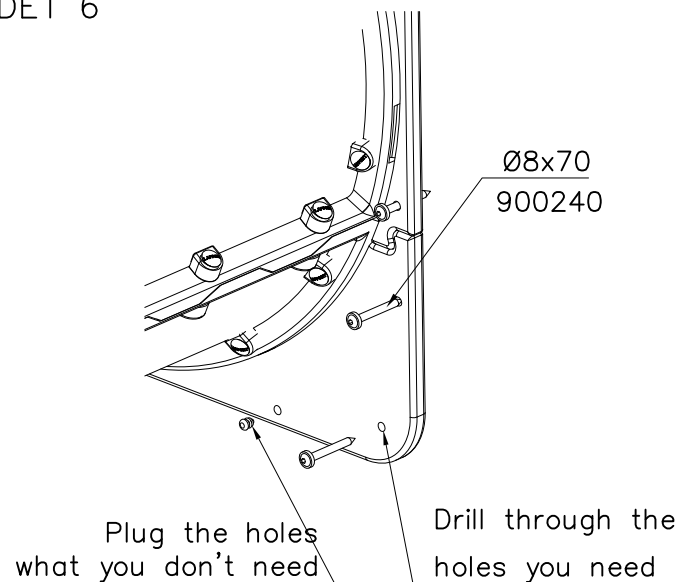

DET 6

DETAILS IN TUBE INSTALLATION GENERAL PAGE

① 905112	PCS 112	② 900240	PCS 26
Ø22		Ø8x70	
③ 903533	PCS 12	④ 905831	PCS 112
SRL12		Ø32x19	
⑤ 909205	PCS 40	⑥ 909208	PCS 32
M8x60		M8	
⑦ 909866	PCS 32	⑧ 980150	PCS 40
M8x60		M8	
○ 707918	PCS 8	○ 905829	PCS 4
20x275x640		Transparent	
		○ COLOR	PCS 4