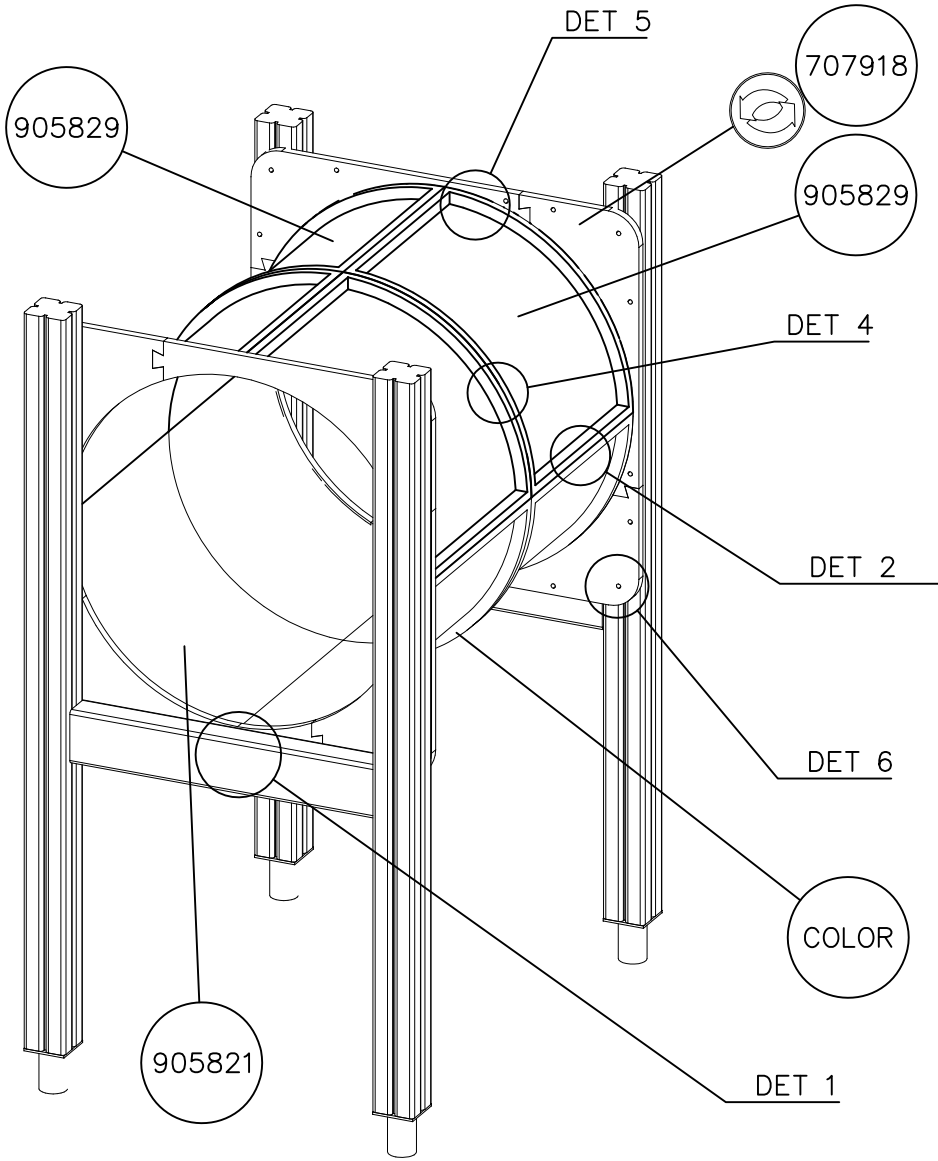

DET 6

DETAILS IN TUBE INSTALLATION GENERAL PAGE

① 905112	PCS 112	② 900240	PCS 26
Ø22		Ø8x70	
③ 903533	PCS 12	④ 905831	PCS 112
SRL12		Ø32x19	
⑤ 909205	PCS 40	⑥ 909208	PCS 32
M8x60		M8	
⑦ 909866	PCS 32	⑧ 980150	PCS 40
M8x60		M8	
○ 707918	PCS 8	○ 905829	PCS 4
20x275x640		Transparent	
		○ COLOR	PCS 4