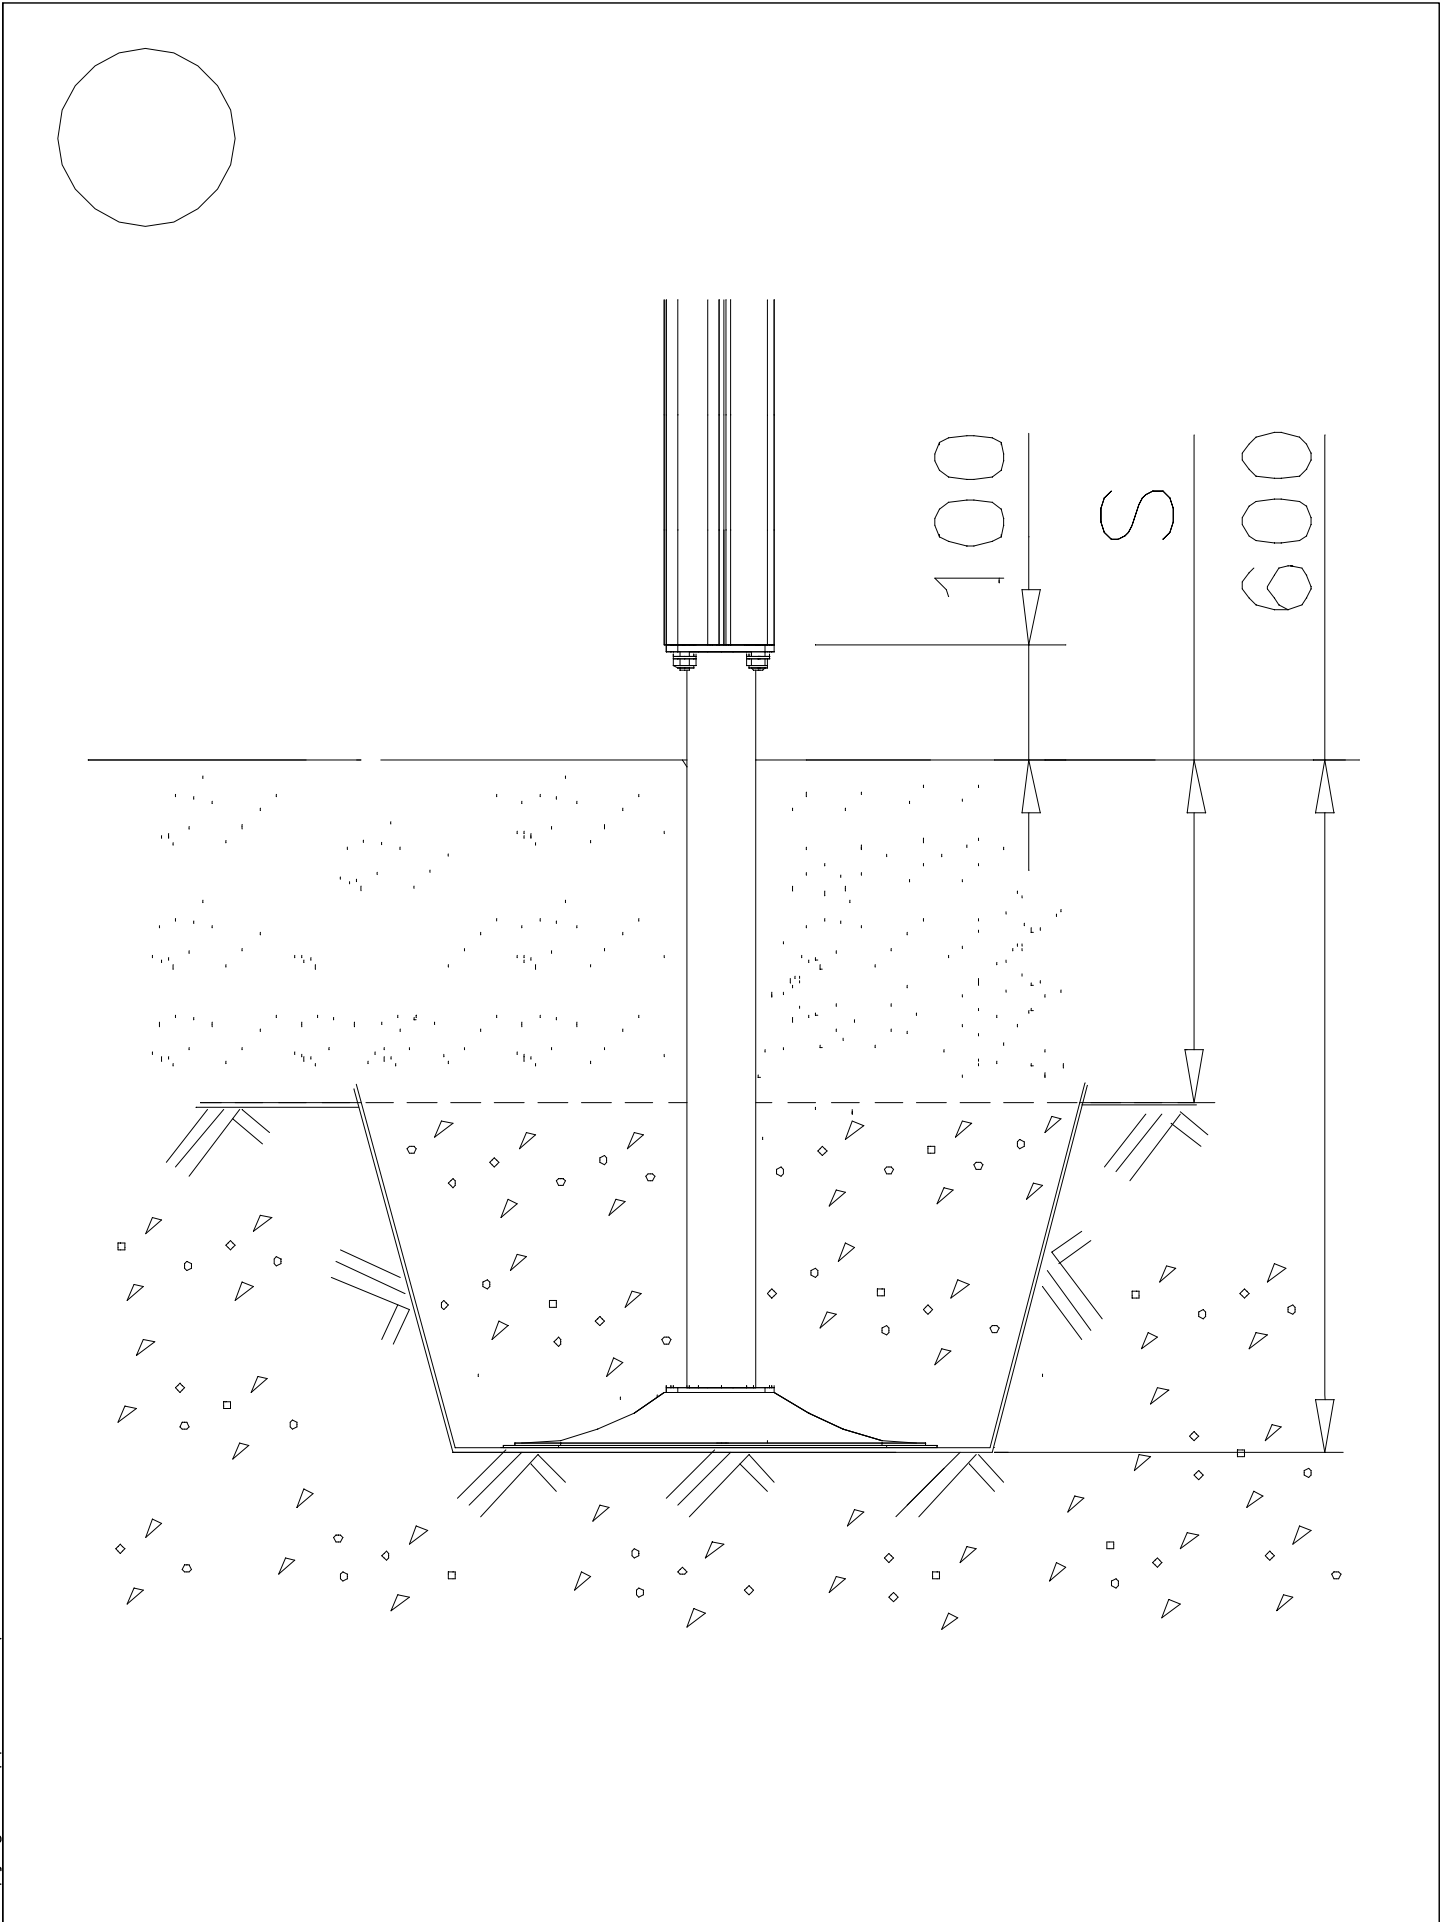

LAPPSET®
DEEP FOUNDATION

FOOT

DATE: 13.3.2014

4A