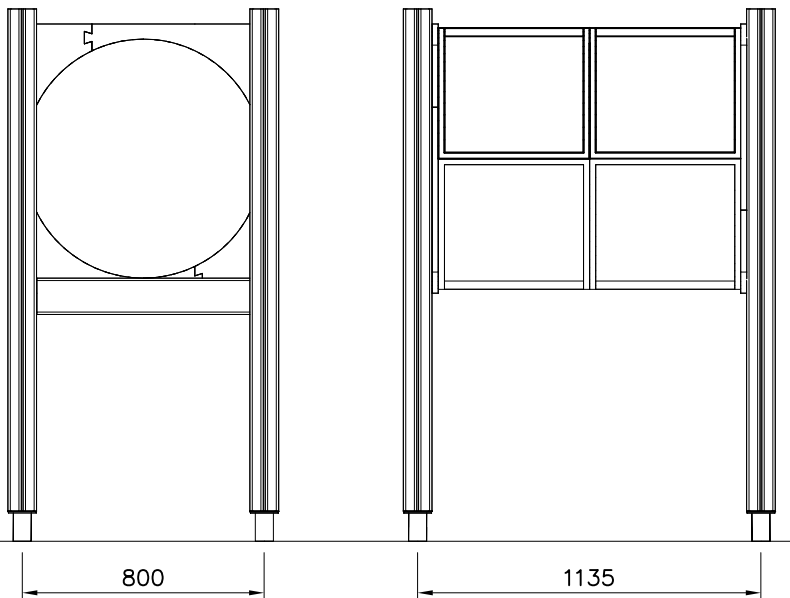

DET 6

DETAILS IN TUBE INSTALLATION GENERAL PAGE

① 905112	PCS 112	② 900240	PCS 26
Ø22		Ø8x70	
③ 903533	PCS 12	④ 905831	PCS 112
SRL12		Ø32x19	
⑤ 909205	PCS 40	⑥ 909208	PCS 32
M8x60		M8	
⑦ 909866	PCS 32	⑧ 980150	PCS 40
M8x60		M8	
○ 707918	PCS 8	○ 905829	PCS 4
20x275x640		Transparent	
		○ COLOR	PCS 4