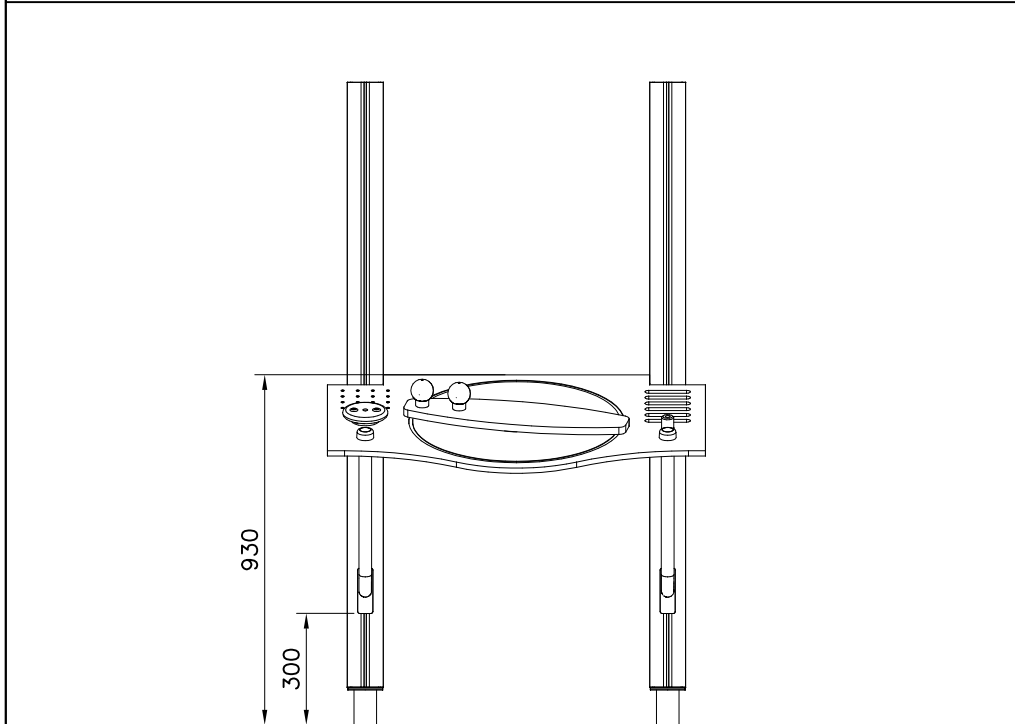

# 707888

DATE: 16.3.2021

3(3)

DEEP MOUNTING (704431)

DET 7

DET 8

DET 9

① 900240	PCS	② 905071	PCS
	6		2
Ø8x70		114x40x3	
③ 905090	PCS	④ 905115	PCS
	2		2
Ø45		Ø30	
⑤ 909142	PCS	⑥ 909633	PCS
	2		2
M12x70		M8	
⑦ 909852	PCS	⑧ 980152	PCS
	2		2
M8x30		Ø24/8.4x2	
⑨ 980154	PCS		PCS
	2		
Ø24/13			
	PCS		PCS
	PCS		PCS
	PCS		PCS