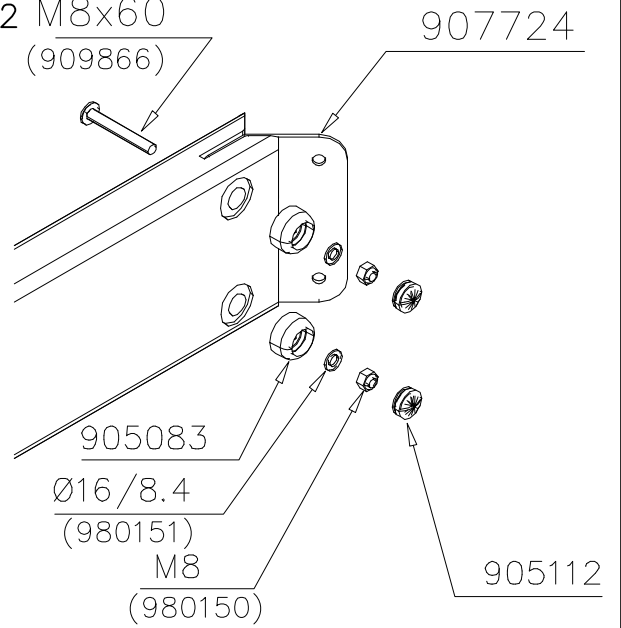

DET 2 M8x60
(909866)

DET 3

DETAILS IN TUBE INSTALLATION GENERAL PAGE

① 905112	PCS 112	② 900240	PCS 26
Ø22		Ø8x70	
③ 903533	PCS 12	④ 905831	PCS 112
SRL12		Ø32x19	
⑤ 909205	PCS 40	⑥ 909208	PCS 32
M8x60		M8	
⑦ 909866	PCS 32	⑧ 980150	PCS 40
M8x60		M8	
○ 707918	PCS 8	○ 905829	PCS 4
20x275x640		Transparent	
		○ COLOR	PCS 4