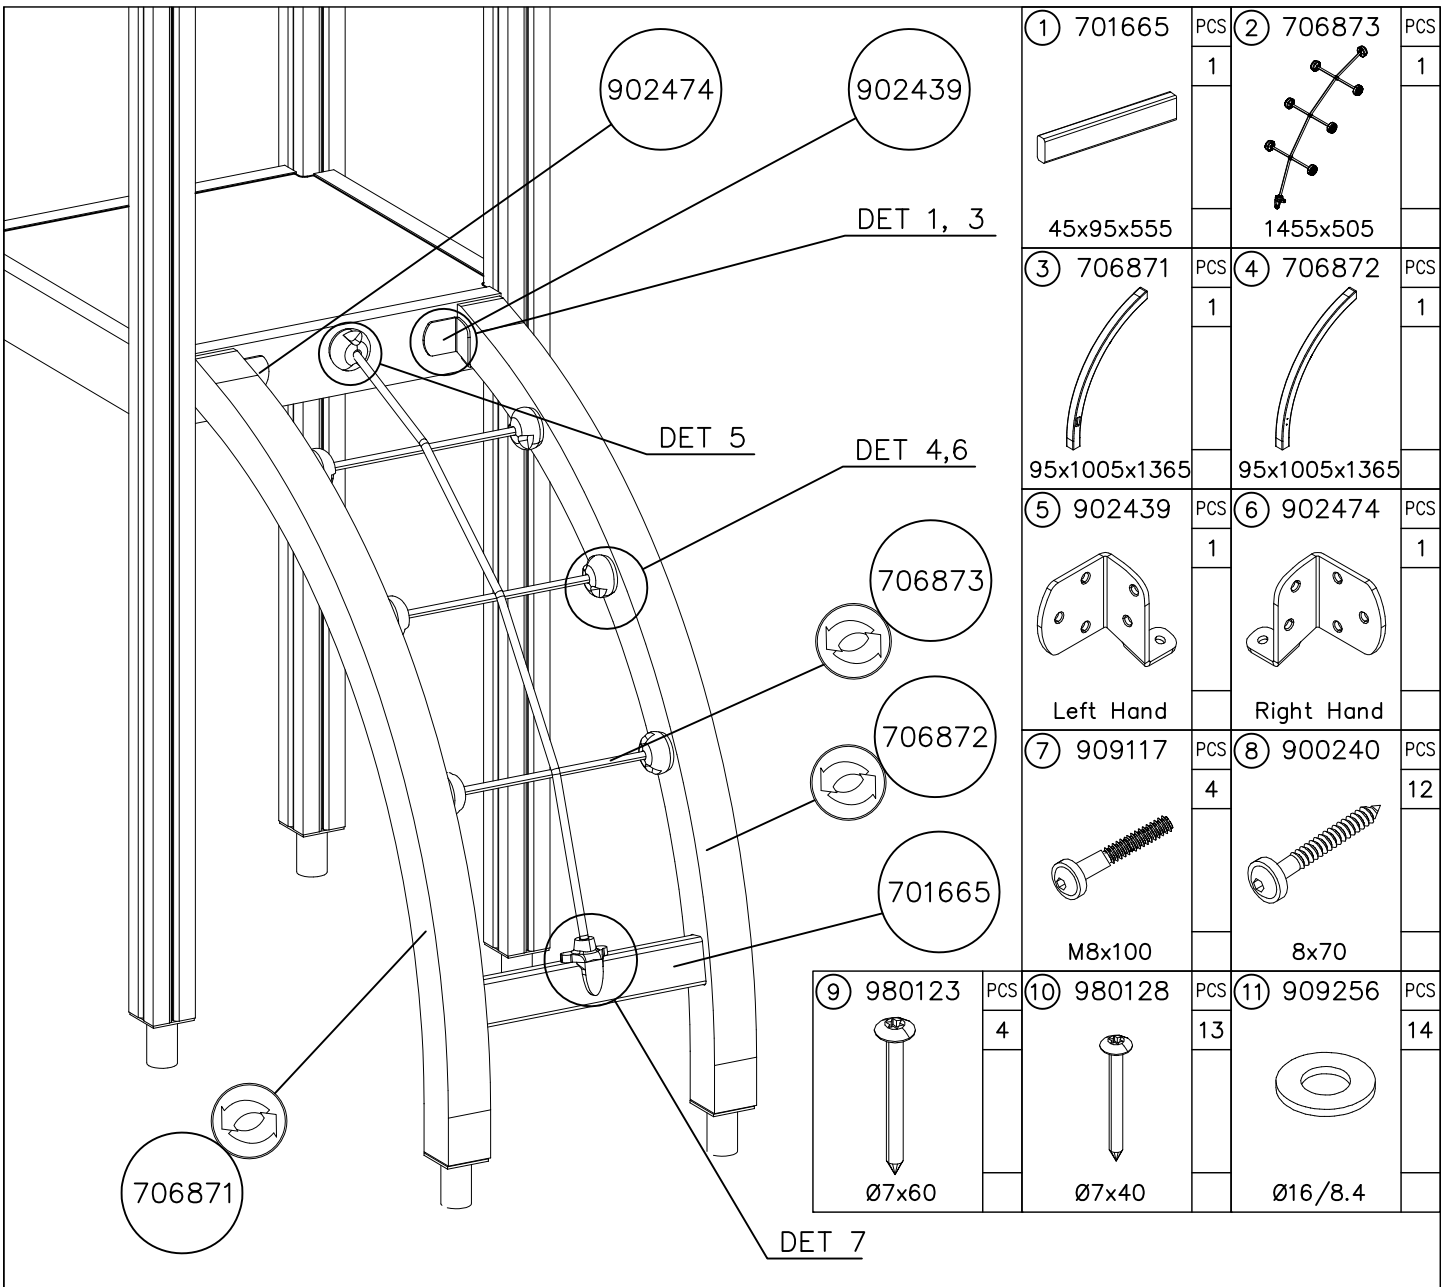

① 701665	PCS	② 706873	PCS		
	1		1		
45x95x555		1455x505			
③ 706871	PCS	④ 706872	PCS		
	1		1		
95x1005x1365		95x1005x1365			
⑤ 902439	PCS	⑥ 902474	PCS		
	1		1		
Left Hand		Right Hand			
⑦ 909117	PCS	⑧ 900240	PCS		
	4		12		
M8x100		8x70			
⑨ 980123	PCS	⑩ 980128	PCS	⑪ 909256	PCS
	4		13		14
Ø7x60		Ø7x40		Ø16/8.4	

NET OPTIONS

706873

1455x505

706873-301	BLUE
706873-302	RED
706873-303	BEIGE
706873-304	GRAY
706873-305	BLACK
706873-306	YELLOW

BOOM OPTIONS

706871

95x1005x1365

706871-602	DARK BROWN
706871-603	LIGHT BROWN
706871-604	LIGHT GRAY

706872

95x1005x1365

706872-602	DARK BROWN
706872-603	LIGHT BROWN
706872-604	LIGHT GRAY