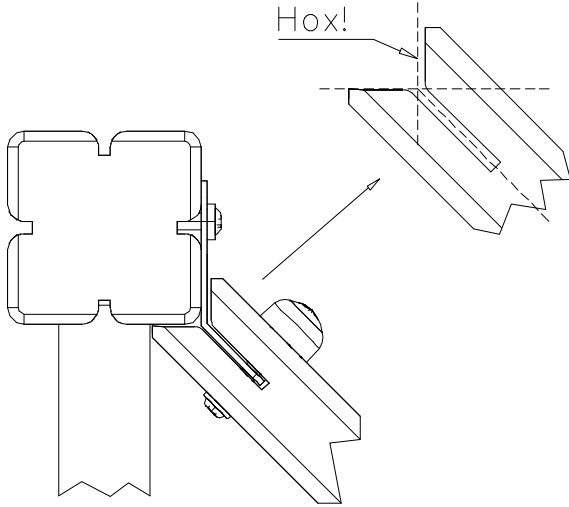

DET 2 M8x60
(909866)

DET 3

DETAILS IN TUBE INSTALLATION GENERAL PAGE

① 905112	PCS 112	② 900240	PCS 26
Ø22		Ø8x70	
③ 903533	PCS 12	④ 905831	PCS 112
SRL12		Ø32x19	
⑤ 909205	PCS 40	⑥ 909208	PCS 32
M8x60		M8	
⑦ 909866	PCS 32	⑧ 980150	PCS 40
M8x60		M8	
○ 707918	PCS 8	○ 905829	PCS 4
20x275x640		Transparent	
		○ COLOR	PCS 4