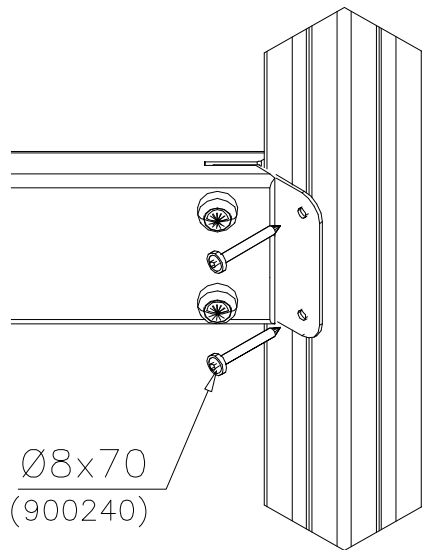

DET 2 M8x60
(909866)

DET 3

DETAILS IN TUBE INSTALLATION GENERAL PAGE

① 905112	PCS 112	② 900240	PCS 26
Ø22		Ø8x70	
③ 903533	PCS 12	④ 905831	PCS 112
SRL12		Ø32x19	
⑤ 909205	PCS 40	⑥ 909208	PCS 32
M8x60		M8	
⑦ 909866	PCS 32	⑧ 980150	PCS 40
M8x60		M8	
○ 707918	PCS 8	○ 905829	PCS 4
20x275x640		Transparent	
		○ COLOR	PCS 4