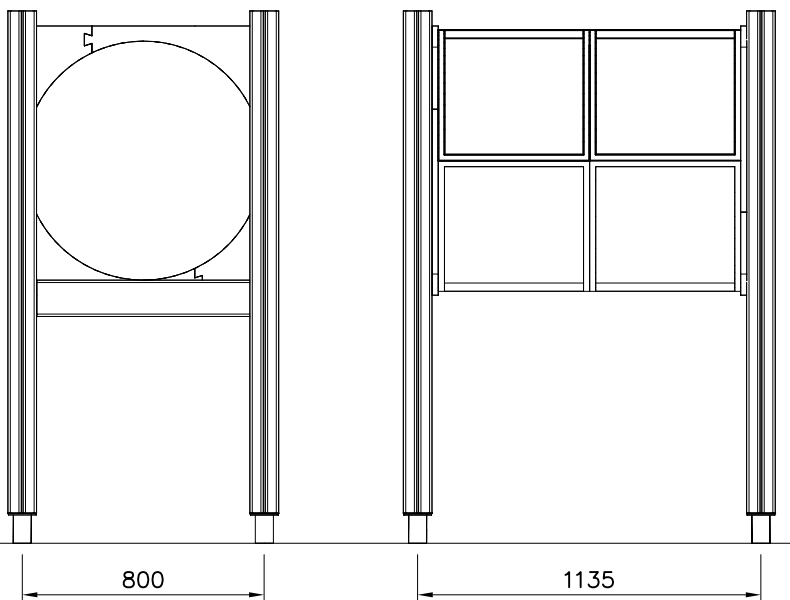

DET 2 M8x60
(909866)

DET 3

DETAILS IN TUBE INSTALLATION GENERAL PAGE

① 905112	PCS 112	② 900240	PCS 26
Ø22		Ø8x70	
③ 903533	PCS 12	④ 905831	PCS 112
SRL12		Ø32x19	
⑤ 909205	PCS 40	⑥ 909208	PCS 32
M8x60		M8	
⑦ 909866	PCS 32	⑧ 980150	PCS 40
M8x60		M8	
○ 707918	PCS 8	○ 905829	PCS 4
20x275x640		Transparent	
		○ COLOR	PCS 4