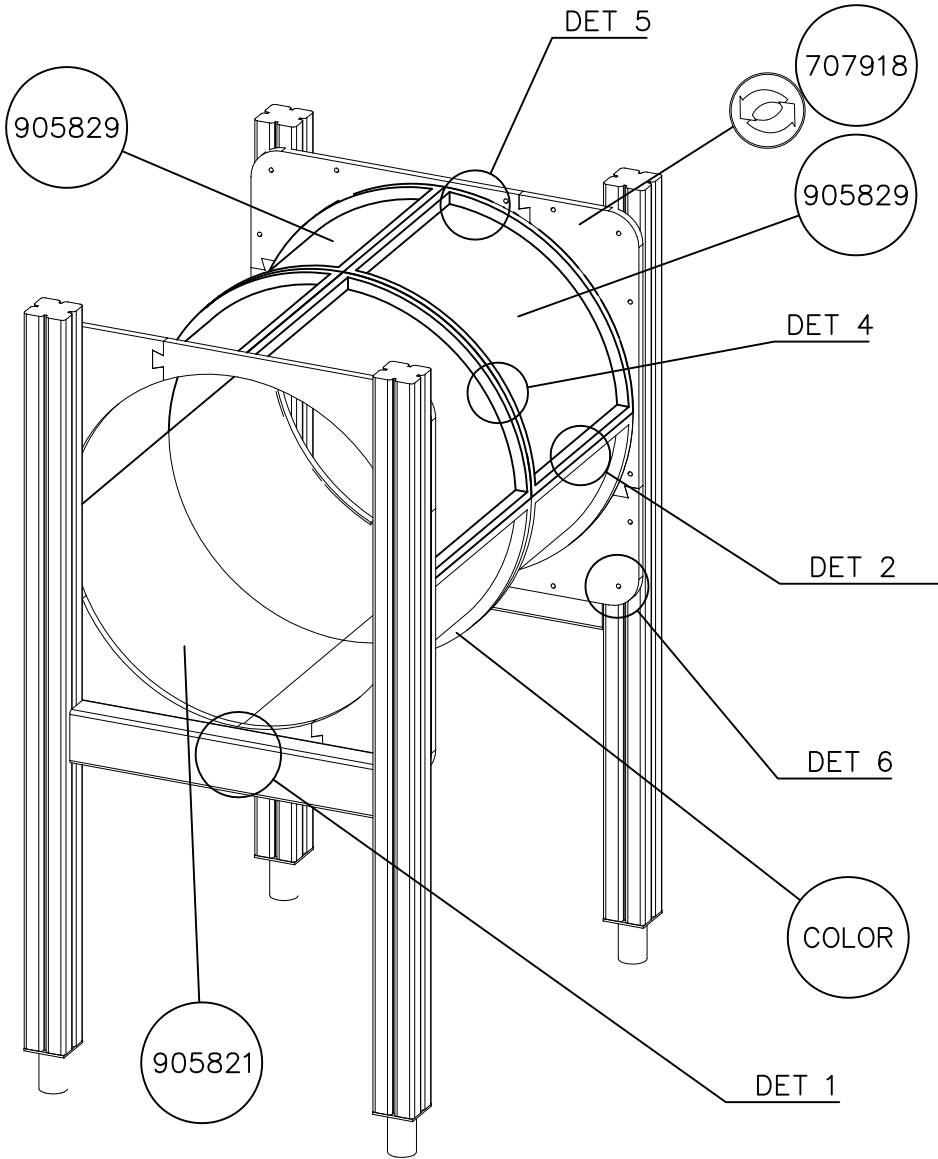

DET 2 M8x60
(909866)

DET 3

DETAILS IN TUBE INSTALLATION GENERAL PAGE

① 905112	PCS 112	② 900240	PCS 26
Ø22		Ø8x70	
③ 903533	PCS 12	④ 905831	PCS 112
SRL12		Ø32x19	
⑤ 909205	PCS 40	⑥ 909208	PCS 32
M8x60		M8	
⑦ 909866	PCS 32	⑧ 980150	PCS 40
M8x60		M8	
○ 707918	PCS 8	○ 905829	PCS 4
20x275x640		Transparent	
		○ COLOR	PCS 4