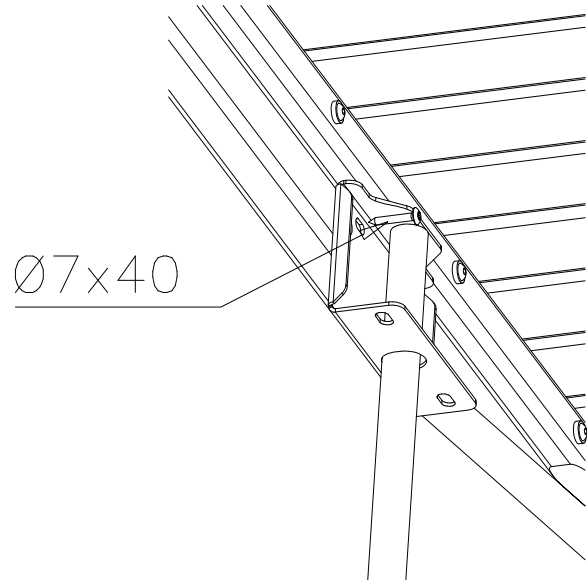

LAPPSET® FASTENER KIT

707888

DATE: 16.3.2021

3(3)

DEEP MOUNTING (704431)

DET 7

DET 8

DET 9