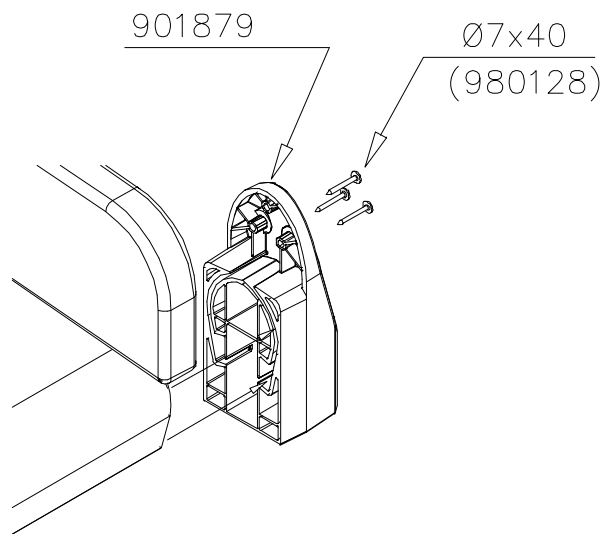

LAPPSET

DEEP FOUNDATION

DATE: 21.9.2016

5(5)

DET 7

Insert sheet metal IN to the plastic cover.

DET 8

DET 9