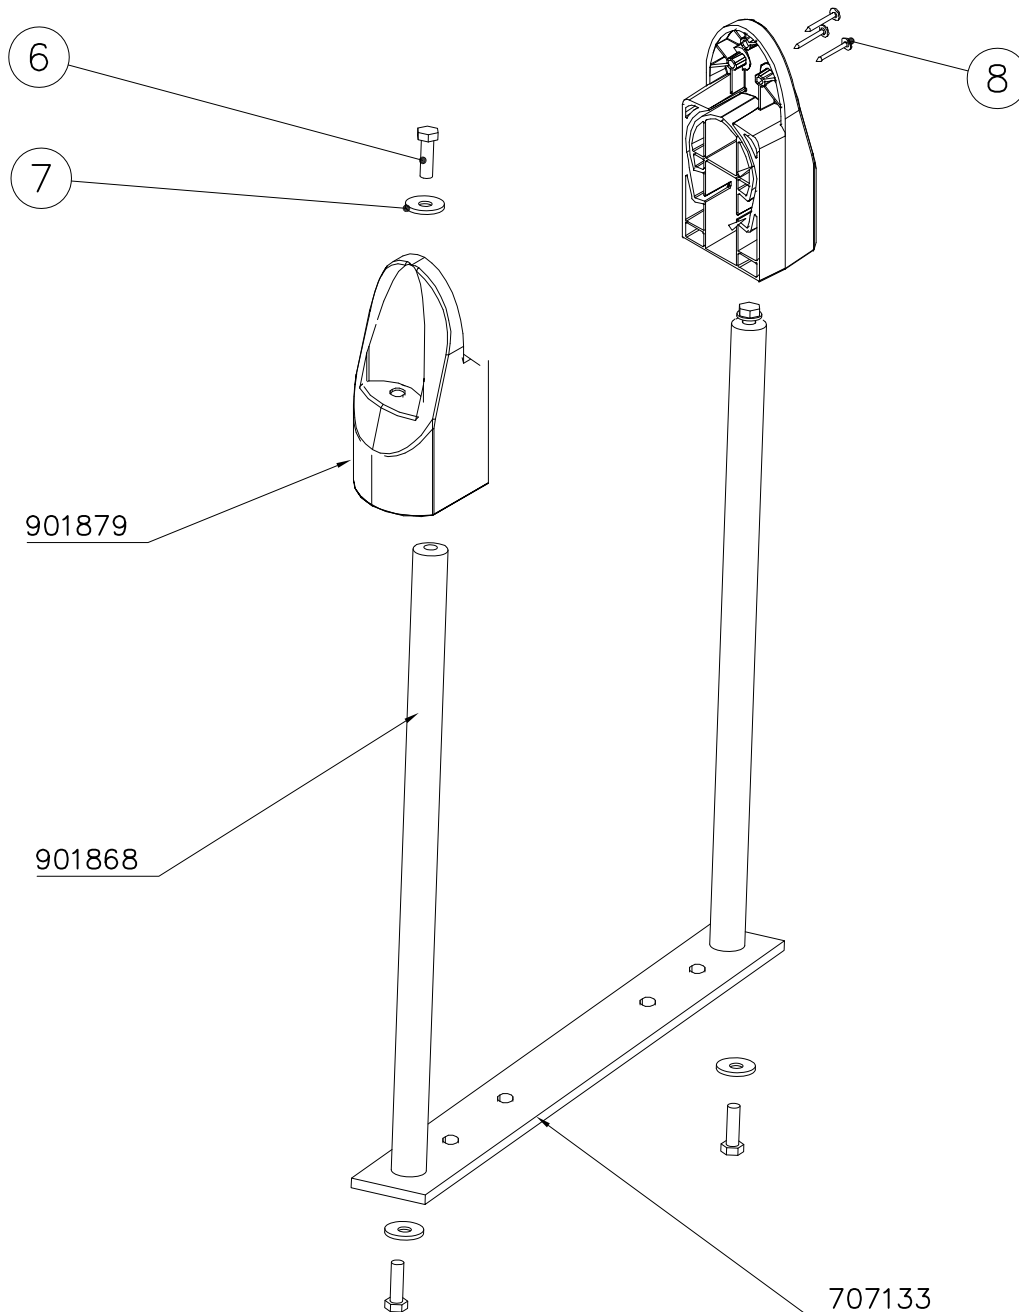

LAPPSET

DEEP FOUNDATION

SLIDE WOOD

DATE: 3.11.2017

4(5)

○ 707133	PCS	○ 901868	PCS	○ 901879	PCS	⑥ 909210	PCS	⑦ 905051	PCS	⑧ 980128	PCS
	1		2		2		4		4		6
10x80x745		Ø30x598				M8x40		Ø24/8.4		Ø7x40	

DET 6

Insert sheet metal IN to the plastic cover.