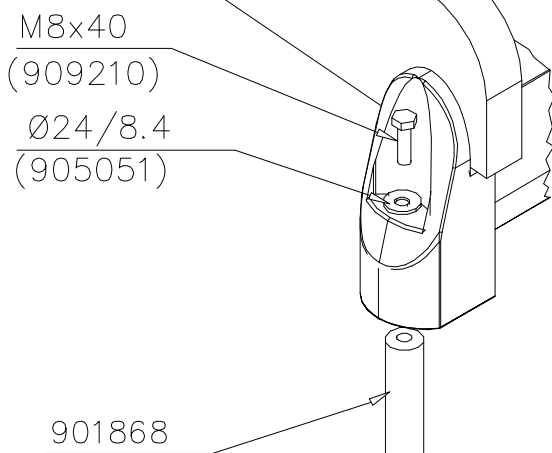

LAPPSET

DEEP FOUNDATION

DATE: 21.9.2016

5(5)

DET 7

Insert sheet metal IN to the plastic cover.

DET 8

DET 9