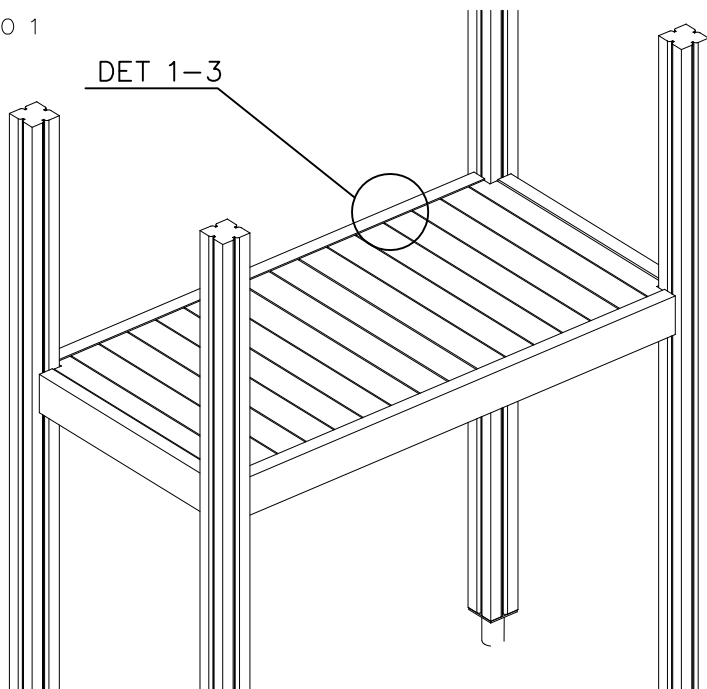

OPTIO 1

OPTIO 2

① 900240	PCS	② 980101	PCS
	12		16
Ø8x70		Ø4.5x70	
	PCS		PCS
	PCS		PCS
○ 706443	PCS	○ 707435	PCS
32x45x702		750x770	
○ 707436	PCS	○ 707437	PCS
750x770		32x45x1502	
	PCS	○ 707441	PCS
		750x770	

DET 1

DET 2

Naulanauha kannatinlistan puolelle.
Nail list to the bottom.

DET 3