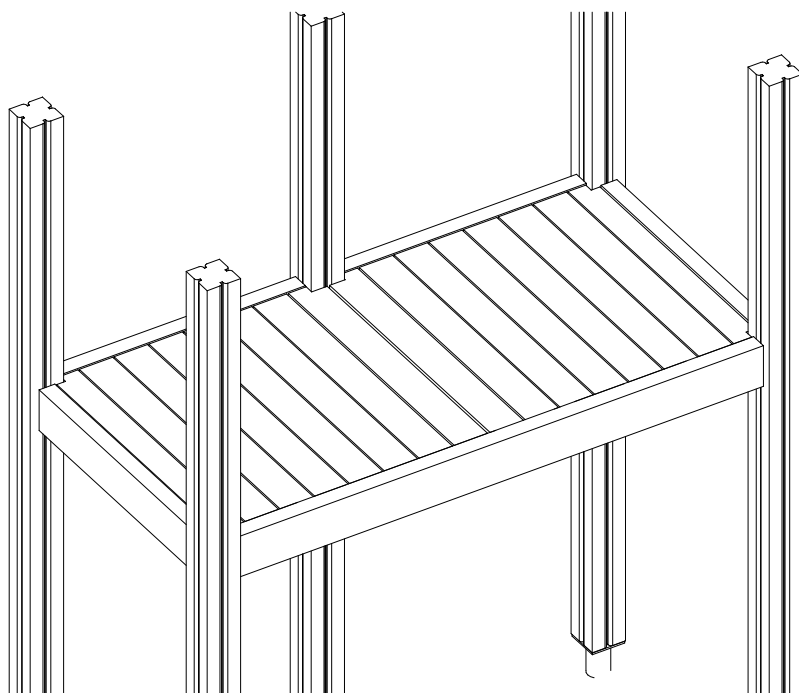

OPTIO 1

OPTIO 2

① 900240	PCS	② 980101	PCS
	12		16
Ø8x70		Ø4.5x70	
	PCS		PCS
	PCS		PCS
○ 706443	PCS	○ 707435	PCS
32x45x702		750x770	
○ 707436	PCS	○ 707437	PCS
750x770		32x45x1502	
	PCS	○ 707441	PCS
		750x770	

DET 1

DET 2

Naulanauha kannatinlistan puolelle.
Nail list to the bottom.

DET 3