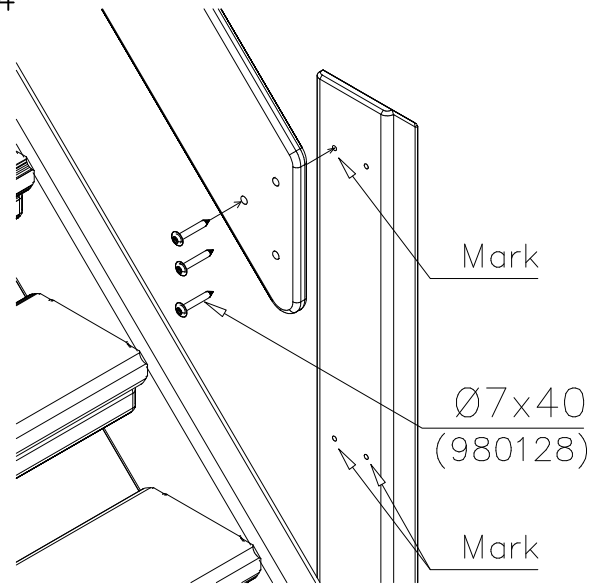

DET 3

DET 4

DET 5

DET 6

STAIRS OPTIONS +870

707191 	707191-602 DARK BROWN 707191-603 LIGHT BROWN 707191-604 LIGHT GRAY	
---	--	--

RAILING OPTIONS

RAILS 707146  15x145x1153	707146-701 BLUE 707146-702 YELLOW 707146-703 LIME 707146-704 DARK GRAY 707146-705 LIGHT GRAY 707146-706 RED	707146-707 GREEN 707146-708 FUXIA
---	--	--------------------------------------