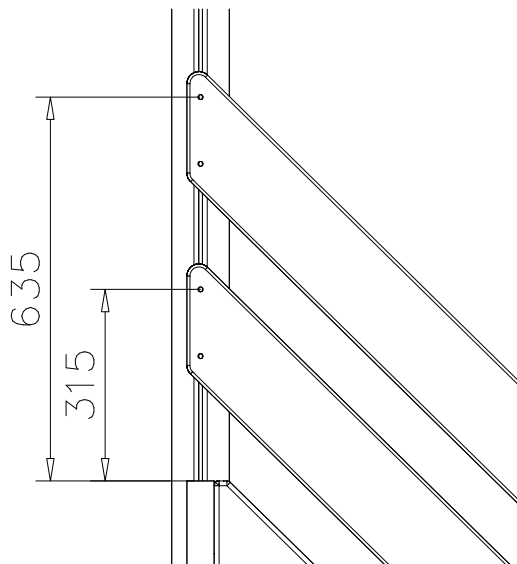

DET 3

DET 4

DET 5

DET 6

STAIRS OPTIONS +870

707191 	707191-602 DARK BROWN 707191-603 LIGHT BROWN 707191-604 LIGHT GRAY	
---	--	--

RAILING OPTIONS

RAILS 707146  15x145x1153	707146-701 BLUE 707146-702 YELLOW 707146-703 LIME 707146-704 DARK GRAY 707146-705 LIGHT GRAY 707146-706 RED	707146-707 GREEN 707146-708 FUXIA
---	--	--------------------------------------