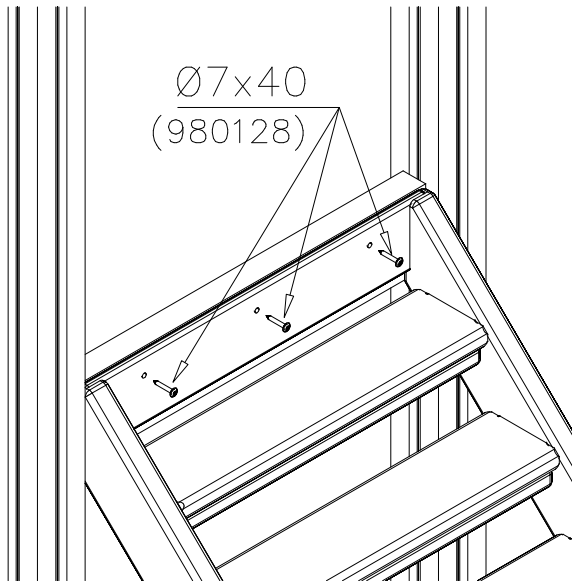

DET 3

DET 4

DET 5

DET 6

STAIRS OPTIONS +870

707191 	707191-602 DARK BROWN 707191-603 LIGHT BROWN 707191-604 LIGHT GRAY	
---	--	--

RAILING OPTIONS

RAILS 707146  15x145x1153	707146-701 BLUE 707146-702 YELLOW 707146-703 LIME 707146-704 DARK GRAY 707146-705 LIGHT GRAY 707146-706 RED	707146-707 GREEN 707146-708 FUXIA
---	--	--------------------------------------