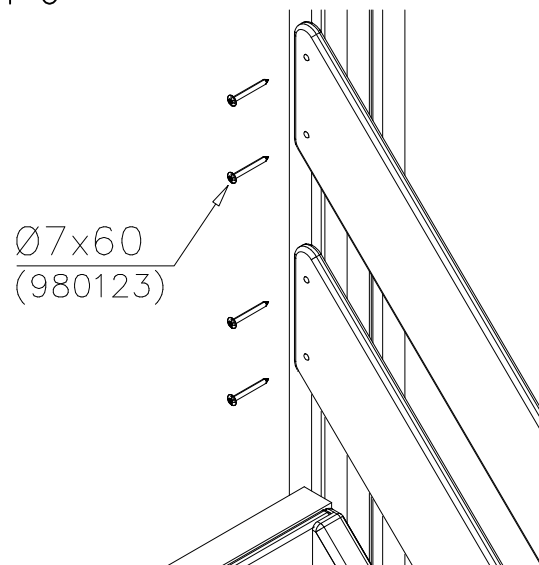

DET 3

DET 4

DET 5

DET 6

STAIRS OPTIONS +870

707191 	707191-602 DARK BROWN 707191-603 LIGHT BROWN 707191-604 LIGHT GRAY	
---	--	--

RAILING OPTIONS

RAILS 707146  15x145x1153	707146-701 BLUE 707146-702 YELLOW 707146-703 LIME 707146-704 DARK GRAY 707146-705 LIGHT GRAY 707146-706 RED	707146-707 GREEN 707146-708 FUXIA
---	--	--------------------------------------