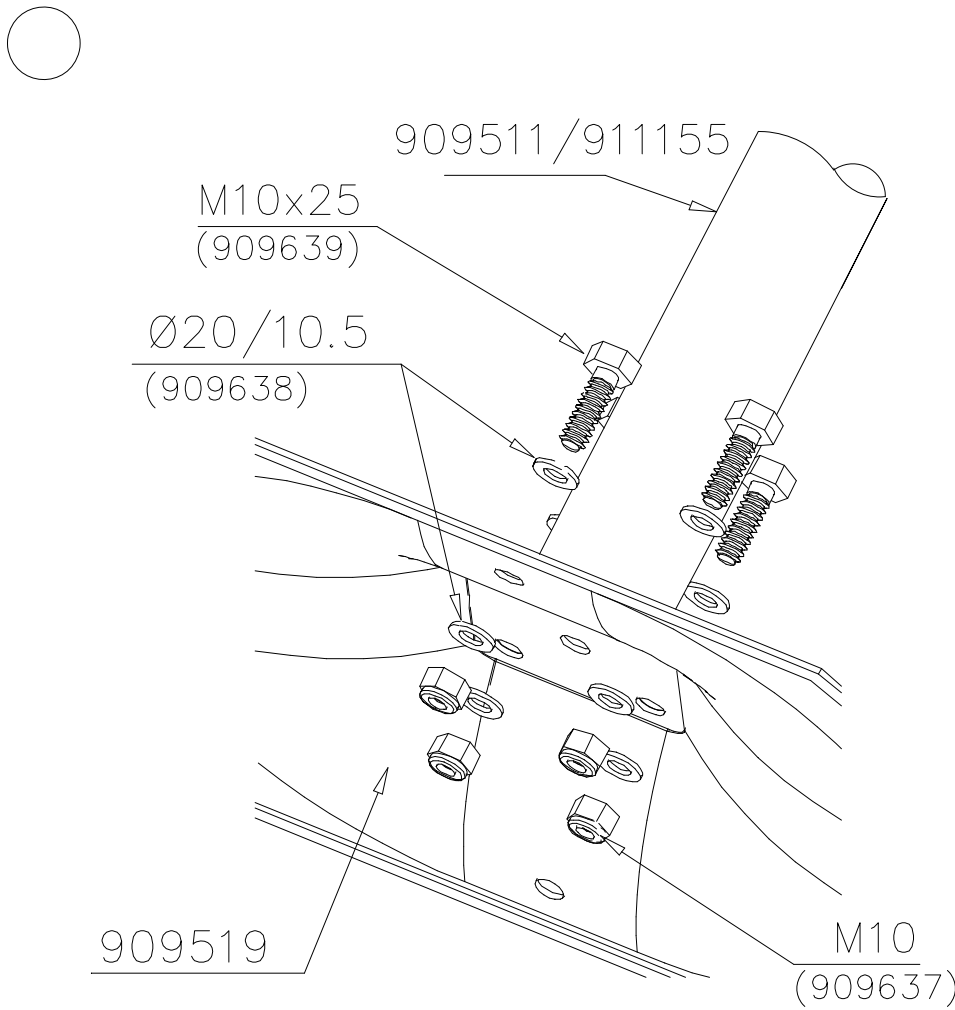

LAPPSET® DEEP FOUNDATION

FOOT

DATE: 15.5.2018

1(1)

① 909511	PCS	② 909519	PCS
	1		1
90x90x650		50x380x380	
③ 909637	PCS	④ 909638	PCS
	4		8
M10		Ø20/10.5	
⑤ 909639	PCS	⑥ 905104	PCS
	4		4
M10x25		M10	

OPTION FOOT

① 911155	PCS		PCS
	1		
90x90x650