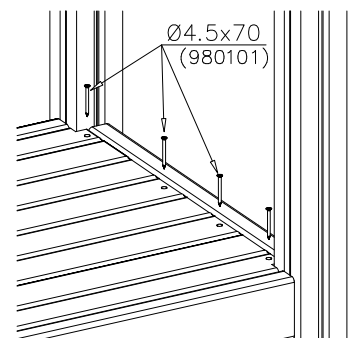

Naulanauha kannatinlistan puolelle.
Nail list to the bottom.

DET 3