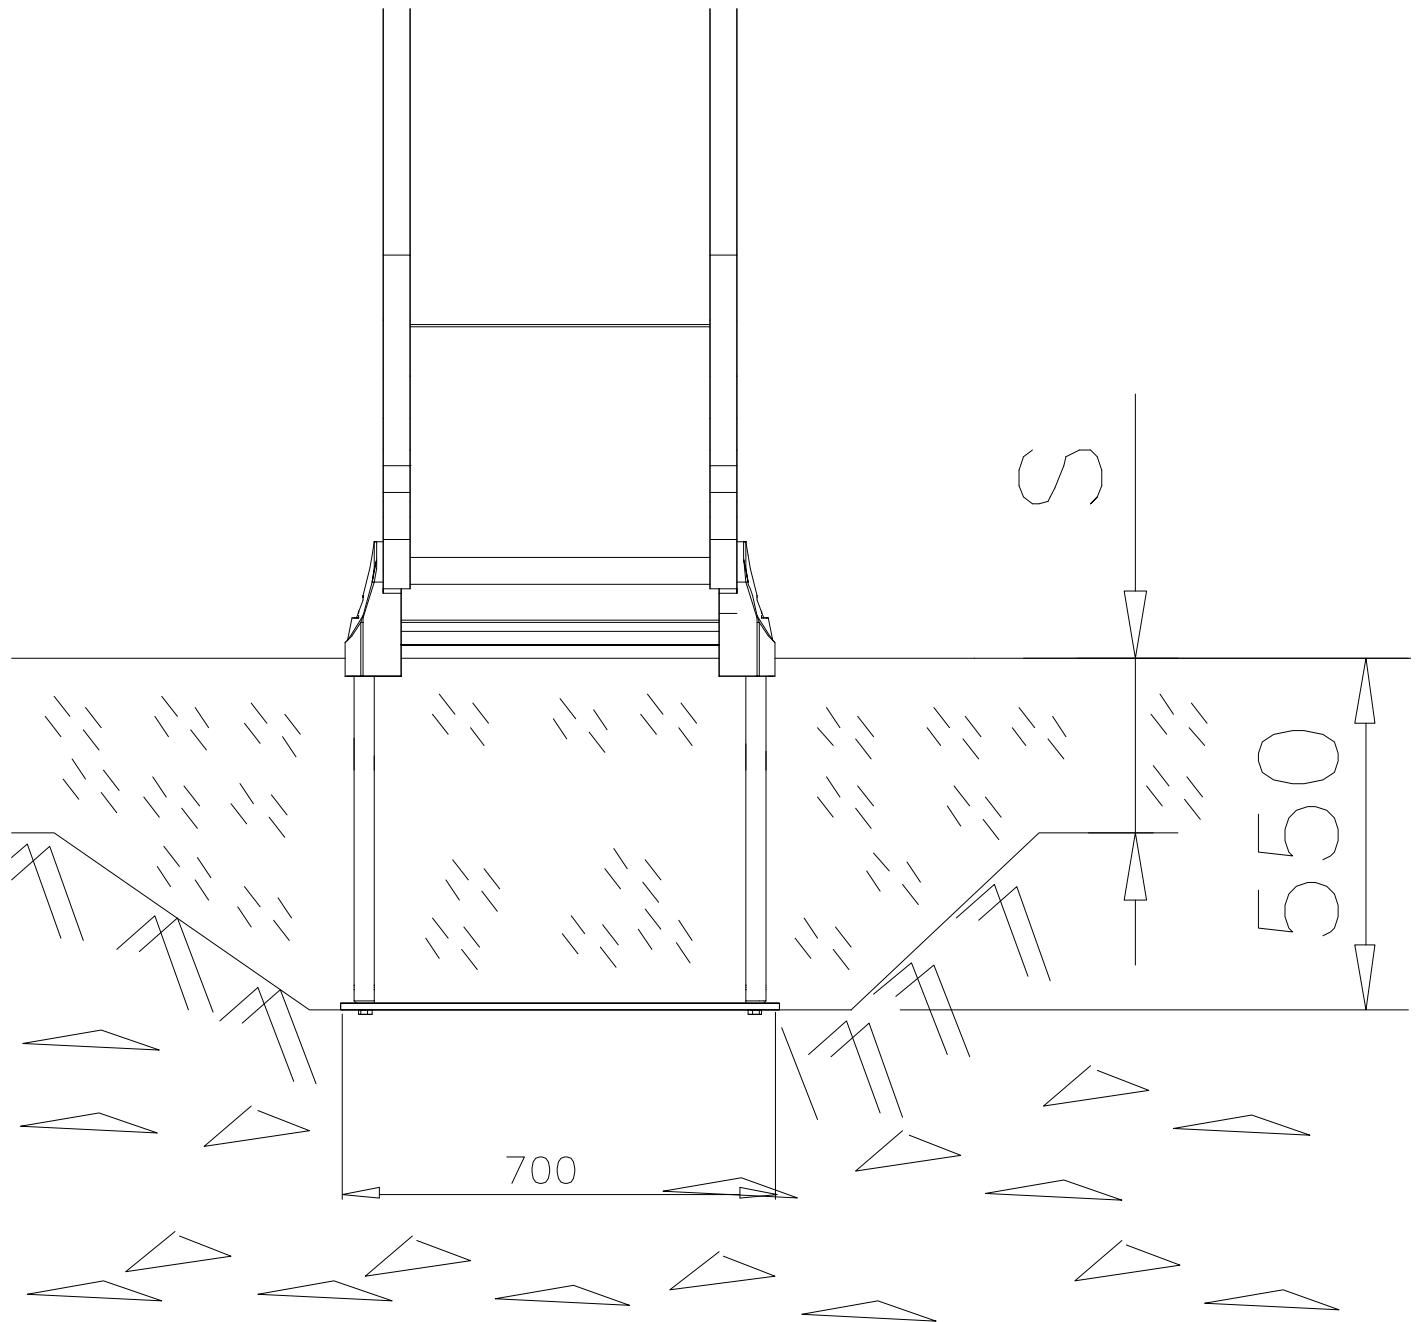

② 905104	PCS		PCS
	4		
 M10	PCS		PCS

905104

LAPPSET® DEEP FOUNDATION

FOOT

DATE: 15.5.2018

1(1)

①	909511	PCS	②	909519	PCS
		1			1
	90x90x650			50x380x380	
③	909637	PCS	④	909638	PCS
		4			8
	M10			Ø20/10.5	
⑤	909639	PCS	⑥	905104	PCS
		4			4
	M10x25			M10	
OPTION FOOT					
①	911155	PCS			PCS
		1			
	90x90x650				

LAPPSET

DEEP FOUNDATION

SLIDE WOOD

DATE: 22.5.2015

1(1)

LAPPSET®

DEEP FOUNDATION

SLIDE WOOD