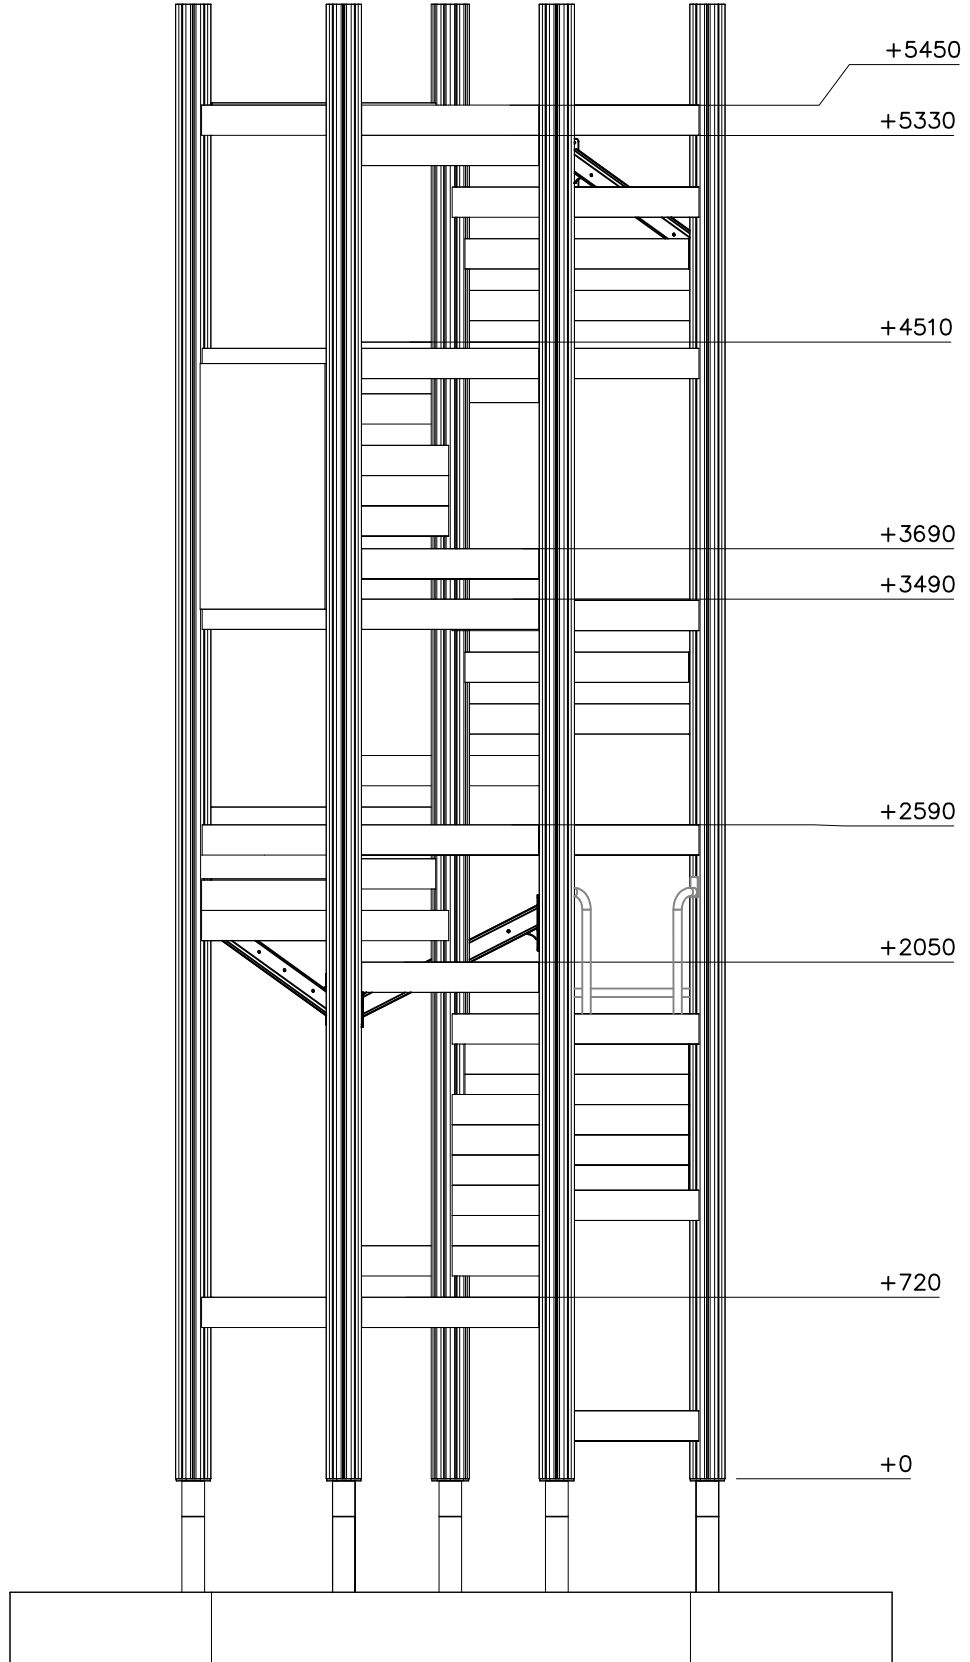

FLOOR  
HEIGHT

FLOOR  
HEIGHT

(B)

(C)

DATE: 29.10.2021

A

1:50

B