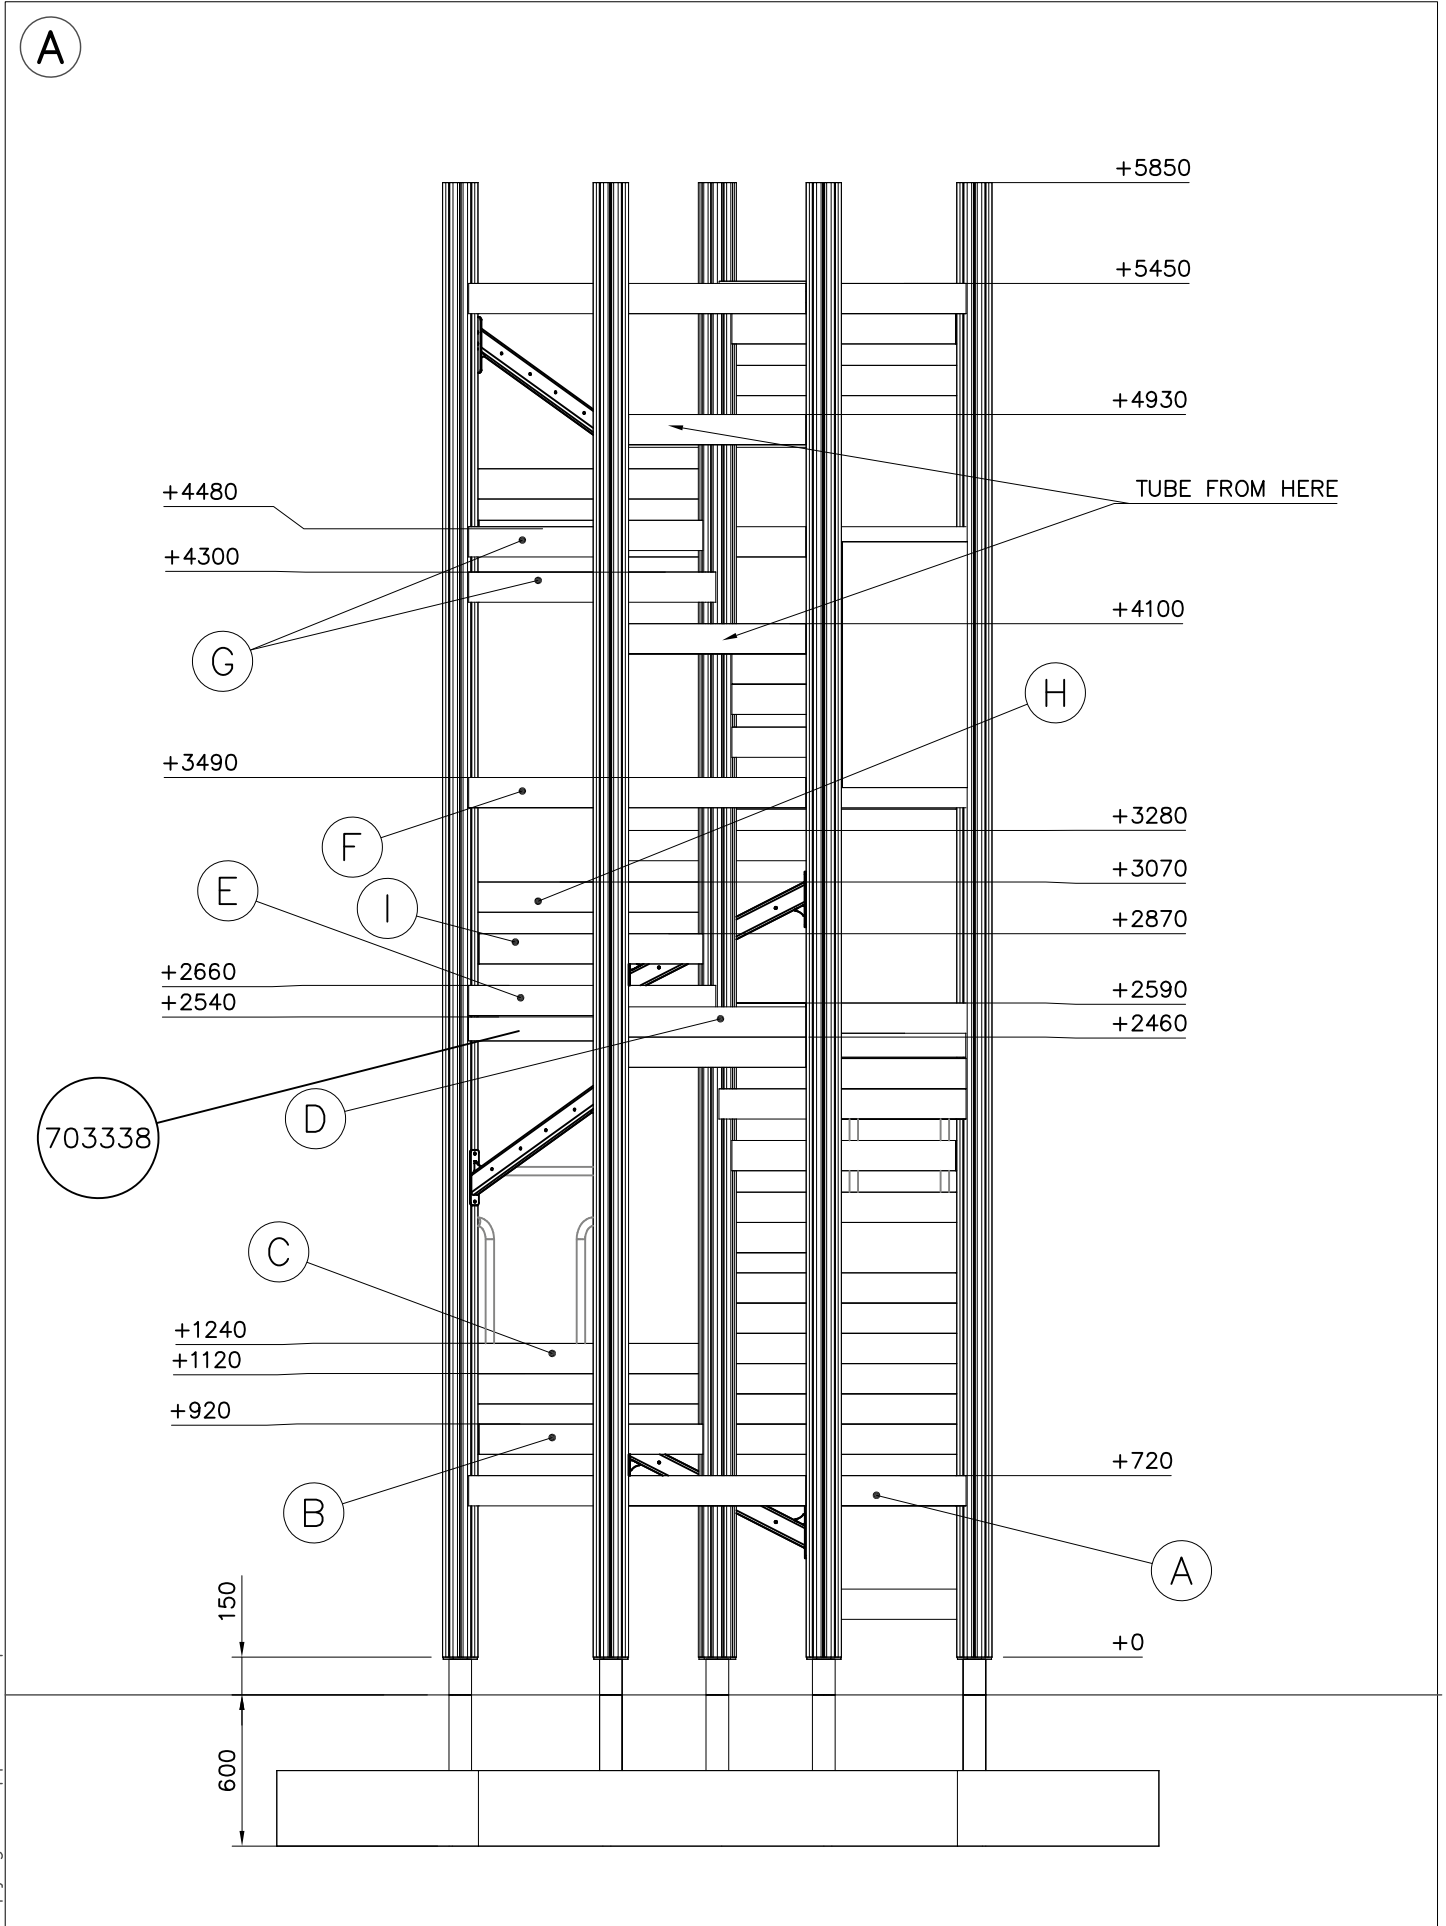

FLOOR  
HEIGHT

FLOOR  
HEIGHT

(B)

(C)

DATE: 29.10.2021

A

1:50

B