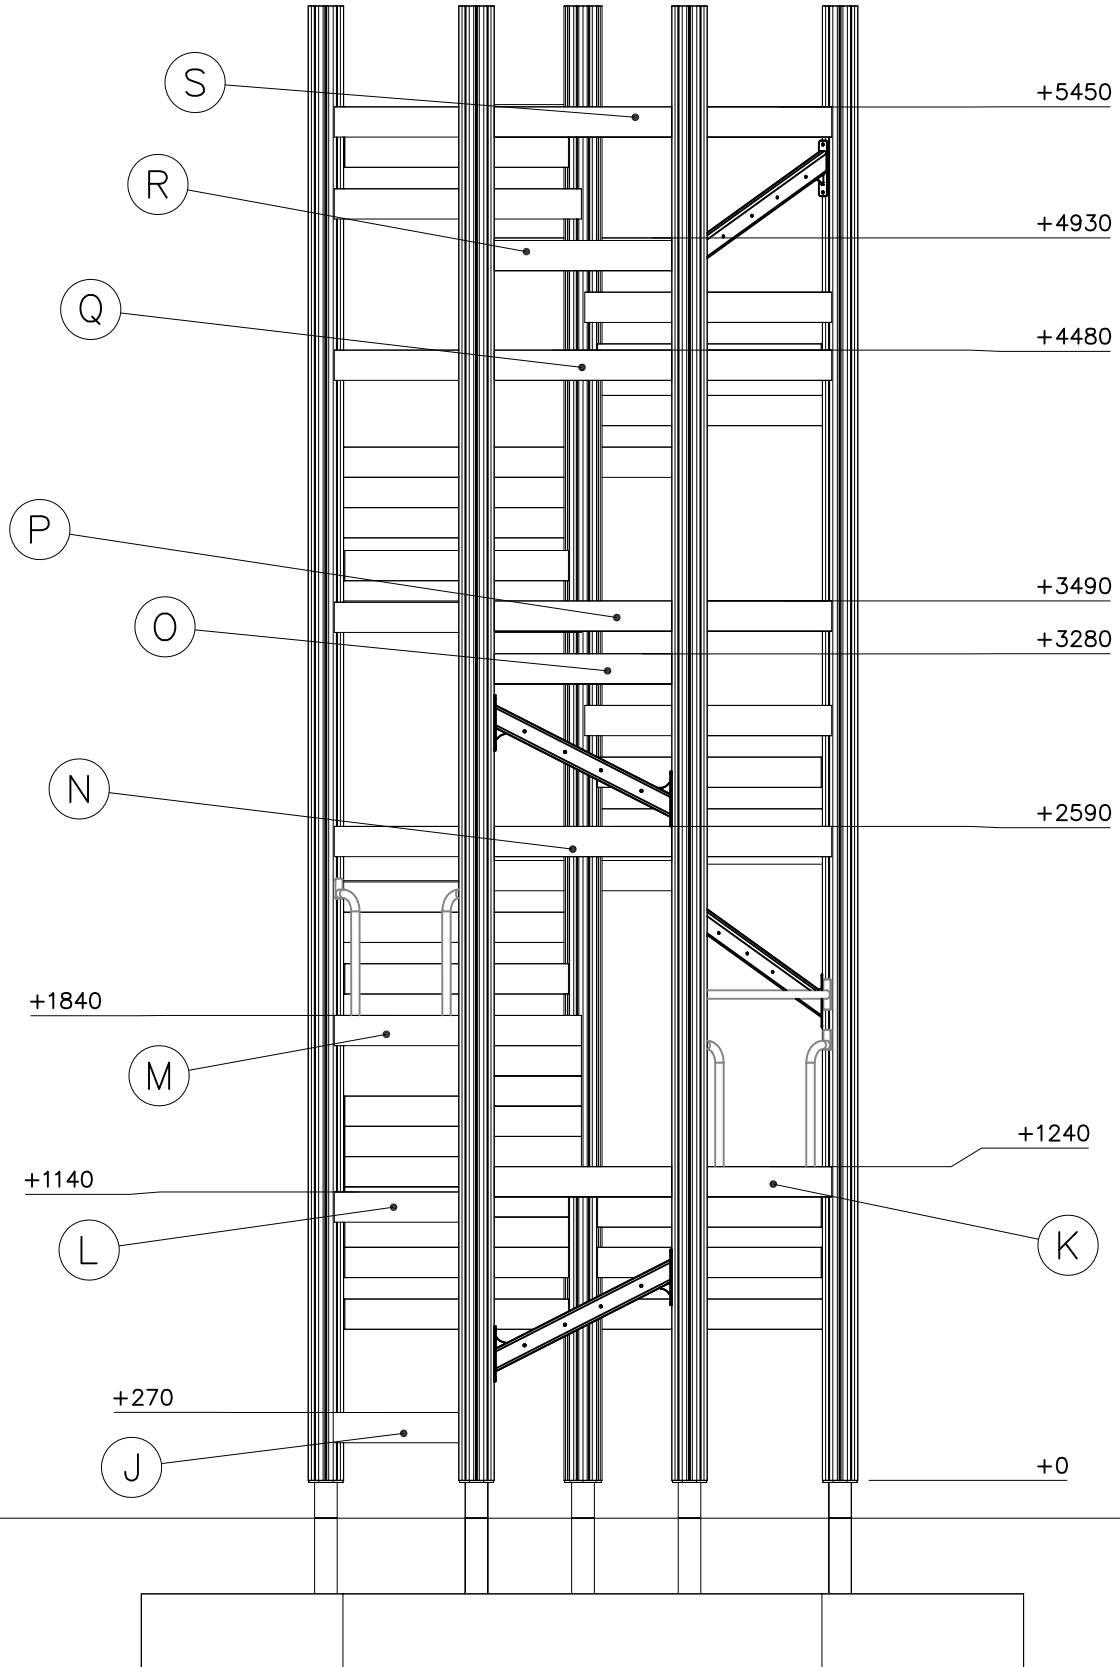

FLOOR  
HEIGHT

FLOOR  
HEIGHT

(B)

(C)

DATE: 29.10.2021

A

1:50

B