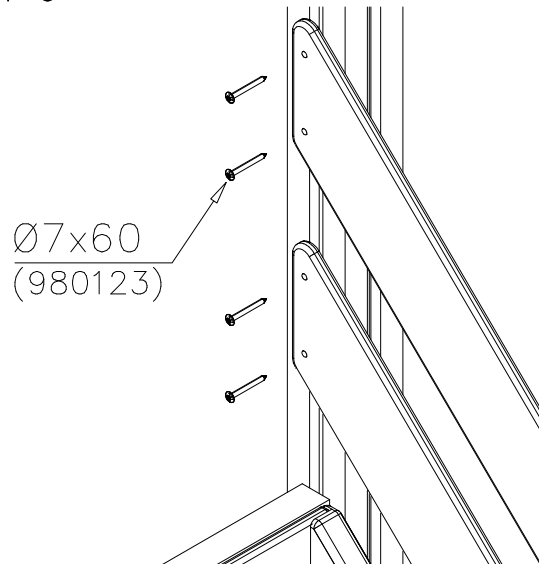

STAIRS OPTIONS +870

707191 	707191-602 DARK BROWN 707191-603 LIGHT BROWN 707191-604 LIGHT GRAY	
---	--	--

RAILING OPTIONS

RAILS 707146  15x145x1153	707146-701 BLUE 707146-702 YELLOW 707146-703 LIME 707146-704 DARK GRAY 707146-705 LIGHT GRAY 707146-706 RED	707146-707 GREEN 707146-708 FUXIA
---	--	--------------------------------------