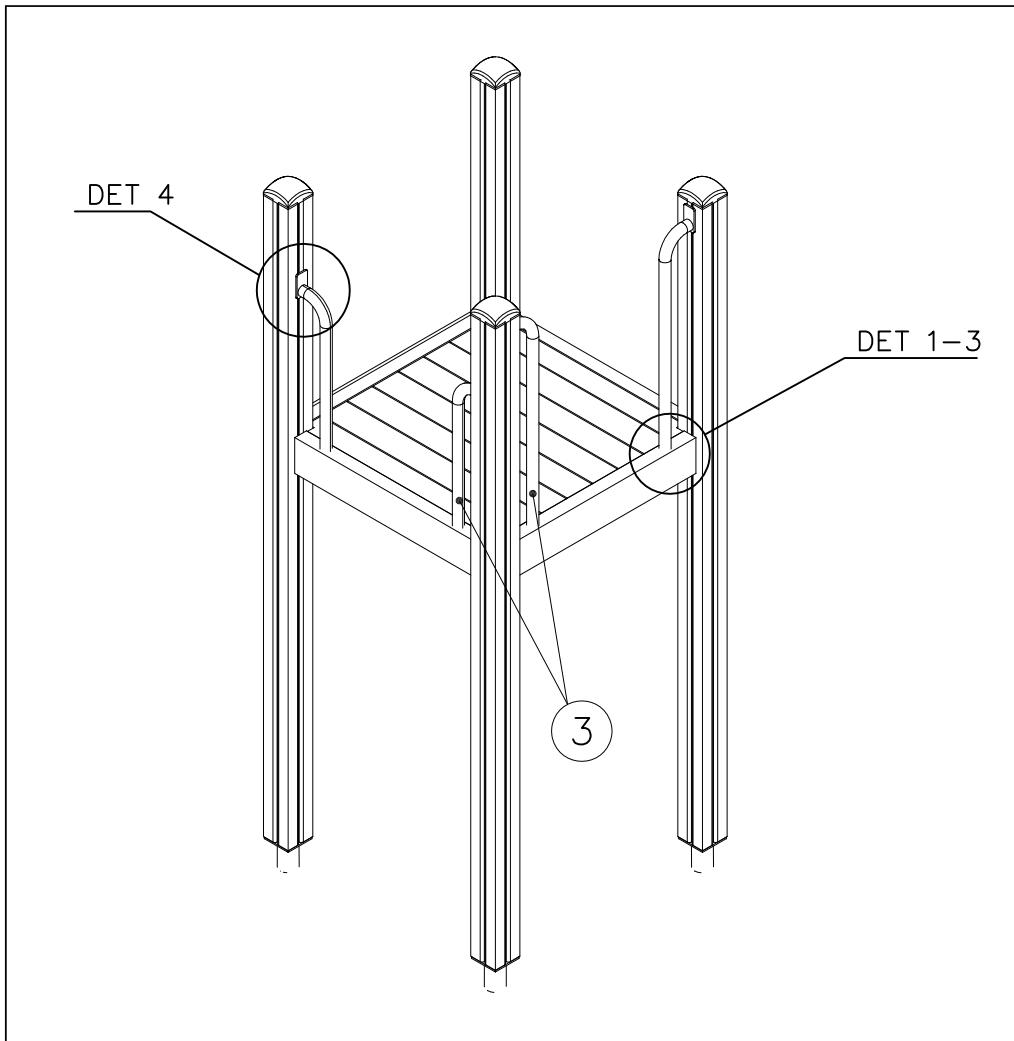

① 900240 Ø8x70	PCS 1	② 900727 M10x80	PCS 1
	PCS		PCS
③ 907688 765	PCS 1	③ 907701 545	PCS 1
	PCS		PCS
	PCS		PCS
	PCS		PCS
	PCS		PCS
	PCS		PCS
	PCS		PCS
	PCS		PCS