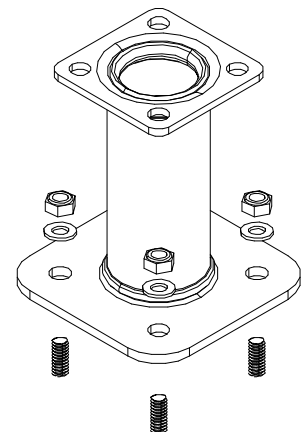

DET 1, 2, 3

① 909531	PCS	① 909513	PCS
	1		1
		60°	
① 909514	PCS	① 902056	PCS
	1		1
		75°	57°
① 902062	PCS		PCS
	1		
		70°	
	PCS		PCS
	PCS		PCS
② 909628	PCS		PCS
	4		
M10x100			

M10x100

DET 3