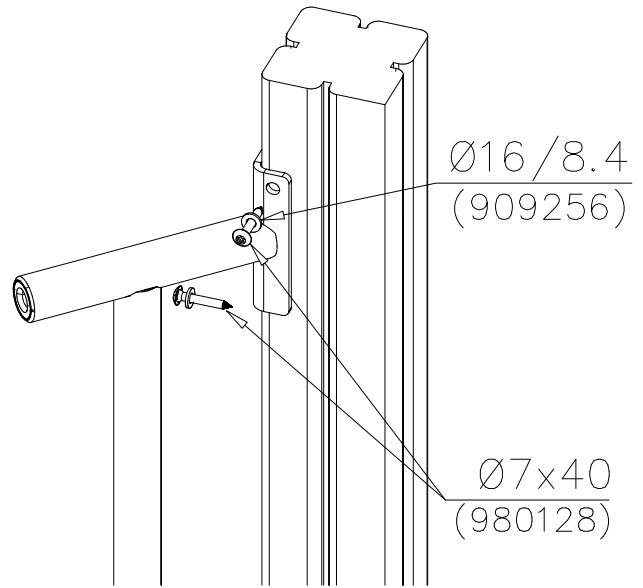

LAPPSET

SURFACE FOUNDATION

DIAGONAL SLIDE PLASTIC

DATE: 21.9.2016

3(5)

DET 1

DET 2

DET 3