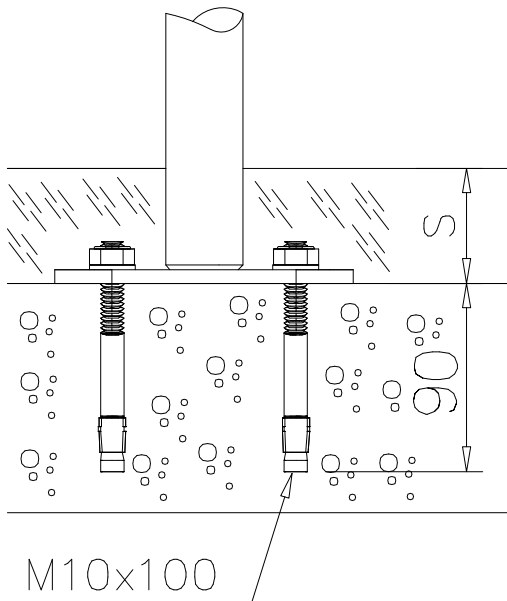

DET 3

① 901920	PCS	② 909628	PCS
	1		4
150x130x130		M10x100	
	PCS		PCS