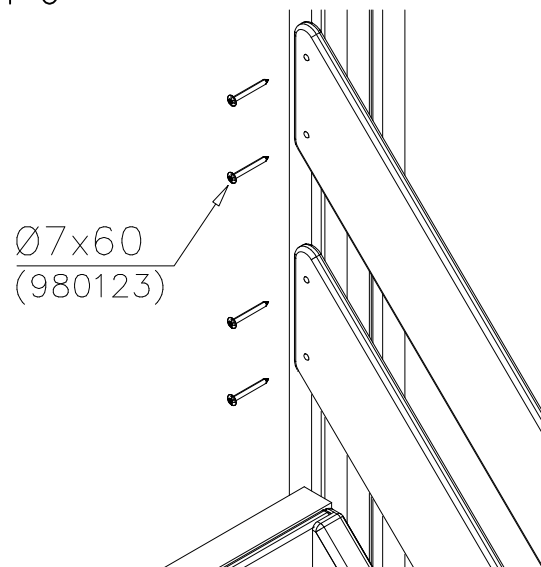

DET 3

DET 4

DET 5

DET 6

STAIRS OPTIONS +870

707191 	707191-602 DARK BROWN 707191-603 LIGHT BROWN 707191-604 LIGHT GRAY	
---	--	--

RAILING OPTIONS

RAILS 707146  15x145x1153	707146-701 BLUE 707146-702 YELLOW 707146-703 LIME 707146-704 DARK GRAY 707146-705 LIGHT GRAY 707146-706 RED	707146-707 GREEN 707146-708 FUXIA
---	--	--------------------------------------