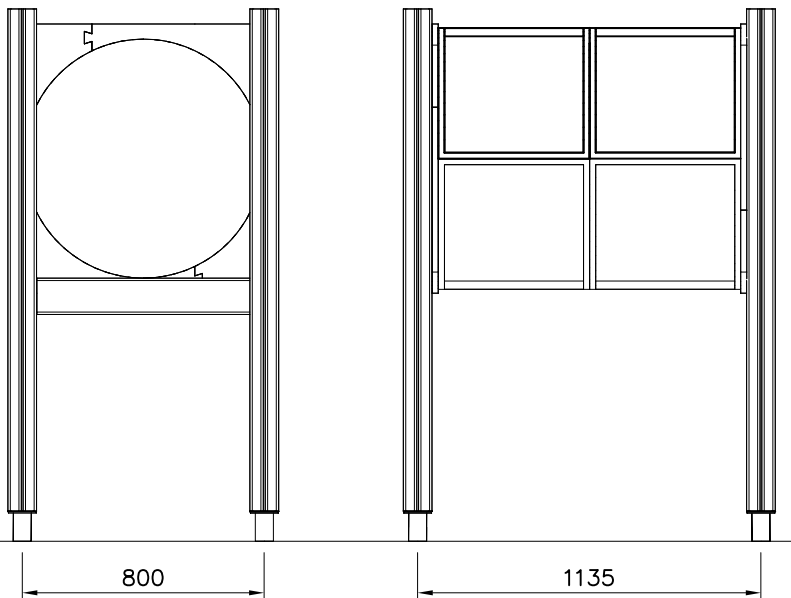

DET 6

DETAILS IN TUBE INSTALLATION GENERAL PAGE

① 905112	PCS 112	② 900240	PCS 26
Ø22		Ø8x70	
③ 903533	PCS 12	④ 905831	PCS 112
SRL12		Ø32x19	
⑤ 909205	PCS 40	⑥ 909208	PCS 32
M8x60		M8	
⑦ 909866	PCS 32	⑧ 980150	PCS 40
M8x60		M8	
○ 707918	PCS 8	○ 905829	PCS 4
20x275x640		Transparent	
		○ COLOR	PCS 4