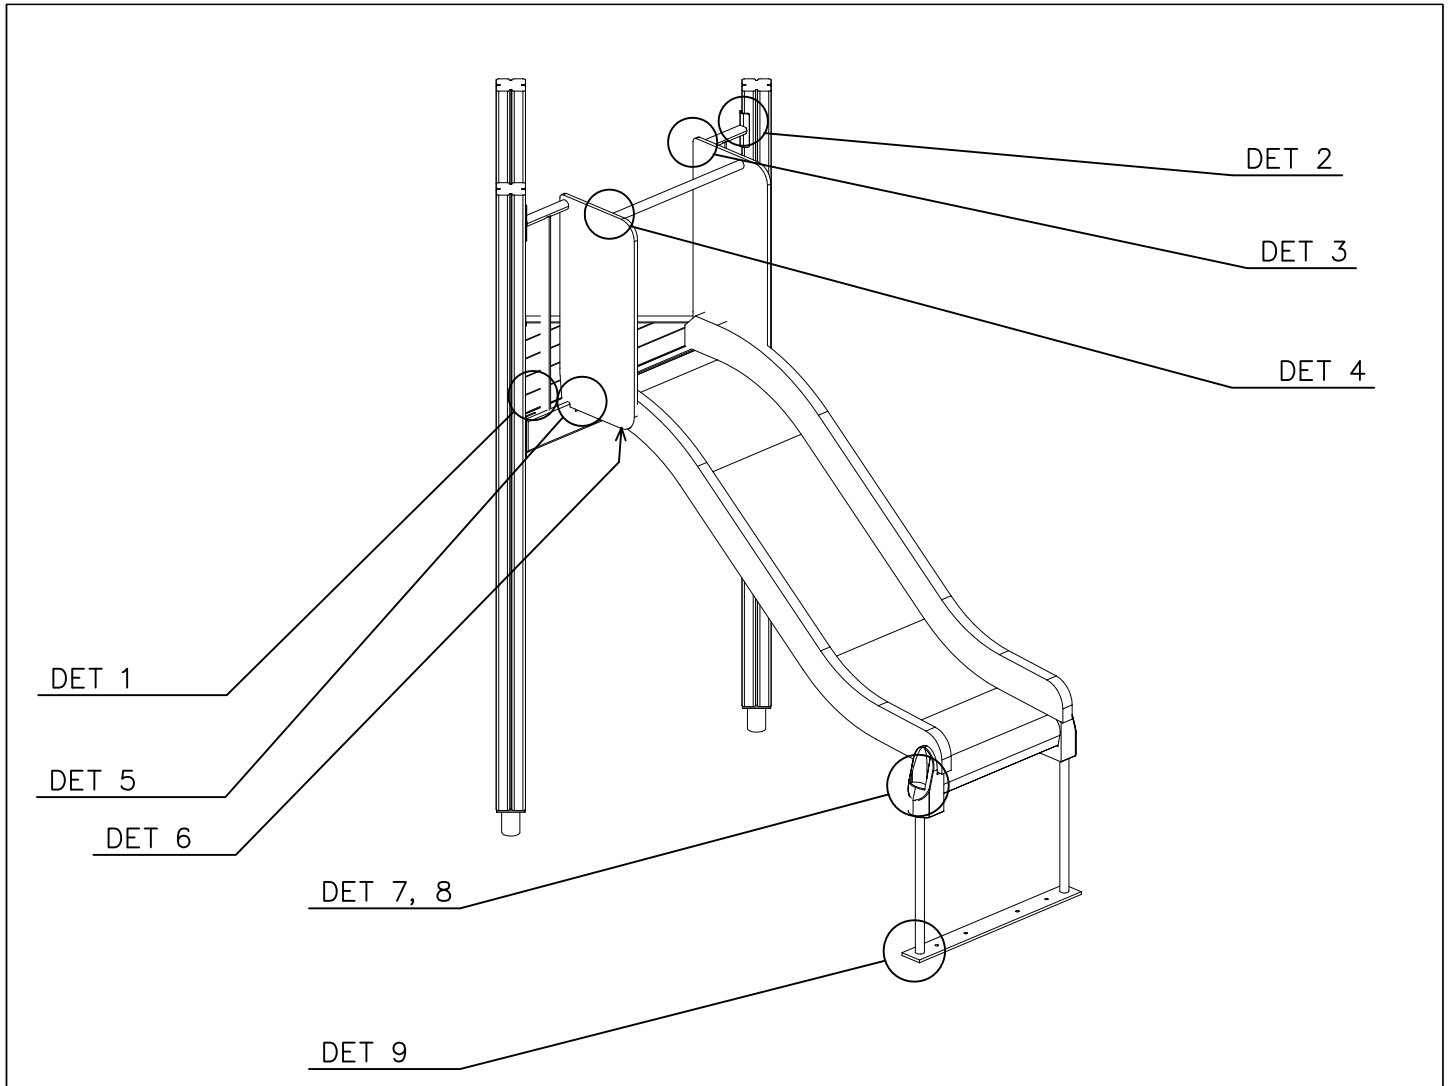

SLIDE OPTIONS			
706450 +1470 	706450-602	DARK BROWN	
	706450-603	LIGHT BROWN	
	706450-604	LIGHT GRAY	
706452 +870 	706452-602	DARK BROWN	
	706452-603	LIGHT BROWN	
	706452-604	LIGHT GRAY	

WALL OPTIONS			
706371 	706371-701	BLUE	706371-707 GREEN
	706371-702	YELLOW	706371-708 FUXIA
	706371-703	LIME	
	706371-704	DRARK GRAY	
	706371-705	LIGHT GRAY	
	706371-706	RED