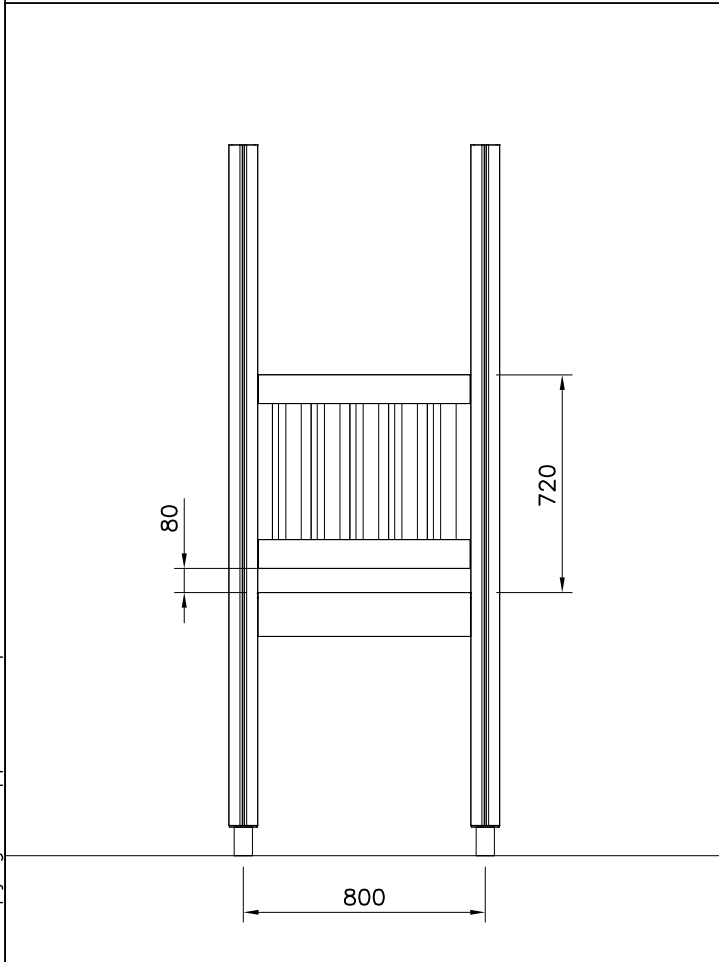

DET 1	<table border="1" style="width: 100%; border-collapse: collapse;"> <tr> <td style="width: 50%;"> ① 706746 45x640x701 </td> <td style="width: 50%;"> ② 909530 55.9x127.5 </td> </tr> <tr> <td> ③ 900240 Ø8x70 </td> <td> ④ 980151 Ø16/8.4x1.6 </td> </tr> <tr> <td> ⑤ 905112 Ø22 </td> <td></td> </tr> <tr> <td style="text-align: center;">PCS</td> <td style="text-align: center;">PCS</td> </tr> <tr> <td style="text-align: center;">1</td> <td style="text-align: center;">4</td> </tr> <tr> <td style="text-align: center;">4</td> <td style="text-align: center;">4</td> </tr> <tr> <td style="text-align: center;">4</td> <td style="text-align: center;"></td> </tr> <tr> <td style="text-align: center;">PCS</td> <td style="text-align: center;">PCS</td> </tr> <tr> <td style="text-align: center;"></td> <td style="text-align: center;"></td> </tr> </table>

WALL OPTIONS		
706746 45x640x701	706746-605 706746-606 706746-607 706746-608 706746-609 706746-610 706746-611 706746-612	DARK GRAY GRAY RED BLUE GREEN YELLOW LIME FUXIA