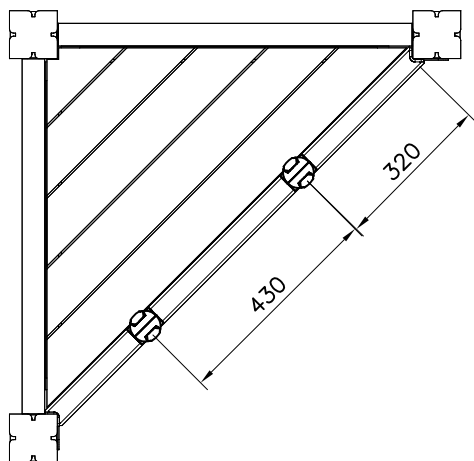

OPTION 2. Wall on either side (move vertical bar 70mm)