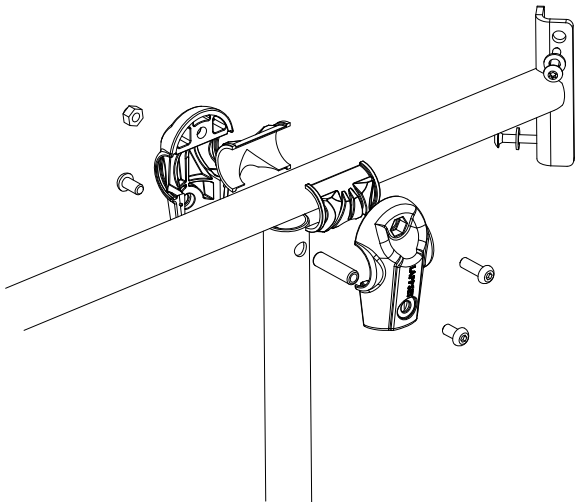

OPTION 2. Wall on either side (move vertical bar 70mm)

DET 1

DET 2

① 900240	PCS	② 900727	PCS
	1		1
Ø8x70		M10x80	
	PCS		PCS
③ 907688	PCS	③ 907701	PCS
	1		1
765		545	
	PCS		PCS
	PCS		PCS
	PCS		PCS
	PCS		PCS