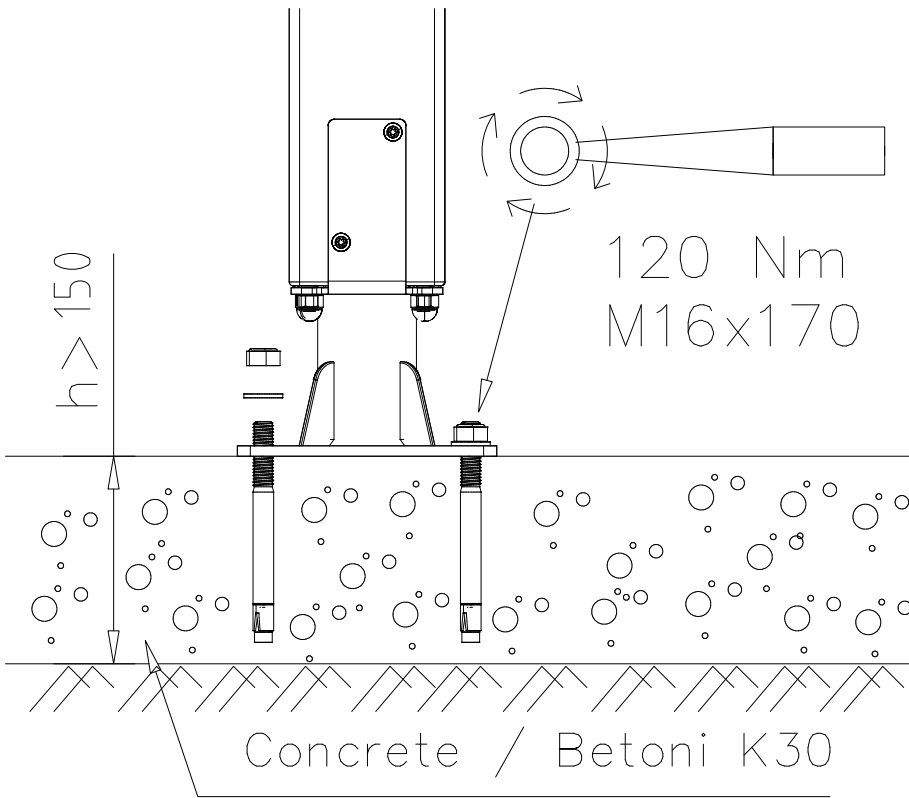

DET 1

DET 2

Ø7x60  
(980123)

Ø16/8.4  
(909256)

# FOOT 120x120 POST AND BEAMS

DATE: 21.4.2016

**4A**

① 904450	PCS	② 905104	PCS
	4		4
M16x170		M10	
	PCS		PCS
	PCS		PCS
	PCS		PCS
○ 905780	PCS		PCS
			
SURFACE			

Ø16 ↓ > 130