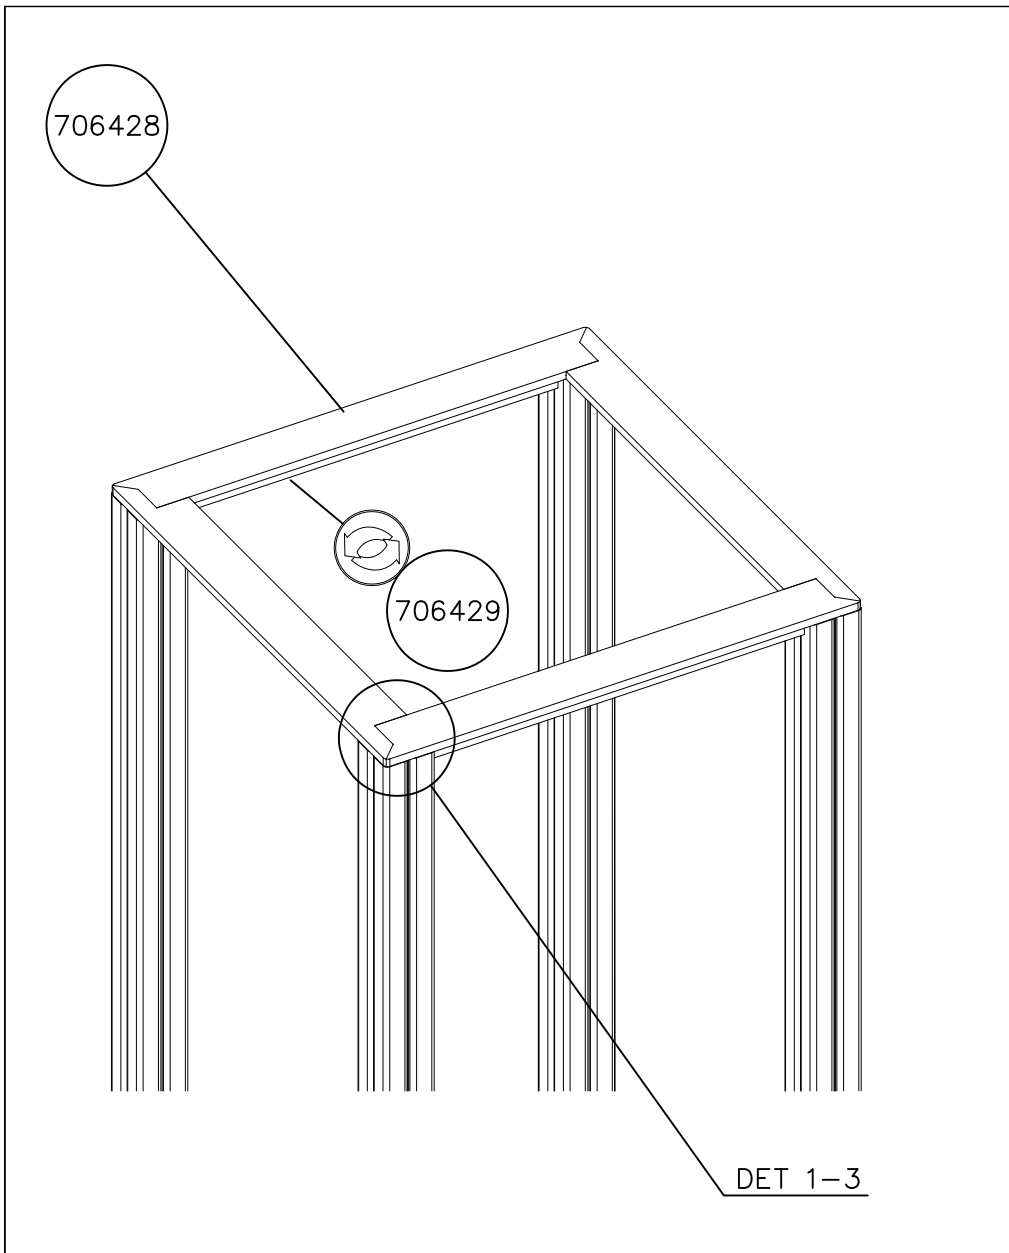

① 706428	PCS	② 706429	PCS
	4		4
15x93x888.5		32x45x705	
③ 900850	PCS	④ 907911	PCS
	8		8
M6		M6x12	
⑤ 980123	PCS	⑥ 980128	PCS
	8		12
Ø7x60		Ø7x40	
	PCS		PCS
	PCS		PCS

STRIP OPTIONS

706429

32x45x705

706429-602	DARK BROWN
706429-603	LIGHT BROWN
706429-604	LIGHT GRAY