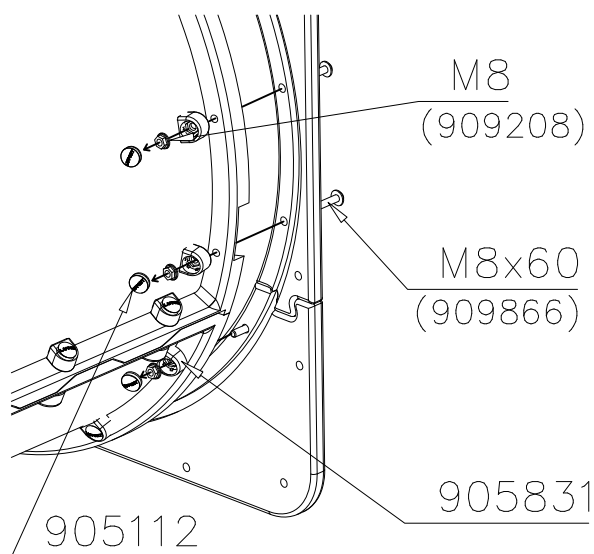

DET 5

DET 6

DETAILS IN TUBE INSTALLATION GENERAL PAGE

① 905112	PCS 112	② 900240	PCS 26
Ø22		Ø8x70	
③ 903533	PCS 12	④ 905831	PCS 112
SRL12		Ø32x19	
⑤ 909205	PCS 40	⑥ 909208	PCS 32
M8x60		M8	
⑦ 909866	PCS 32	⑧ 980150	PCS 40
M8x60		M8	
○ 707918	PCS 8	○ 905829	PCS 4
20x275x640		Transparent	
		○ COLOR	PCS 4