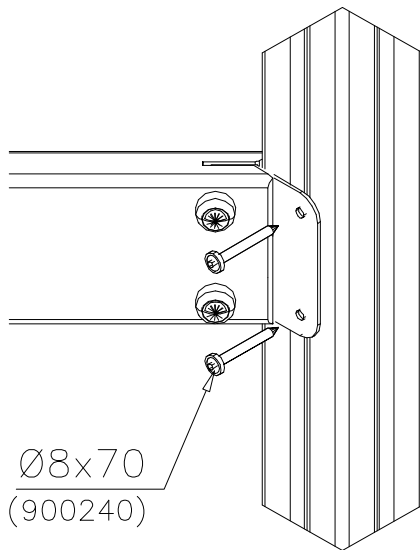

DET 1

DET 2 M8x60
(909866)

DET 3