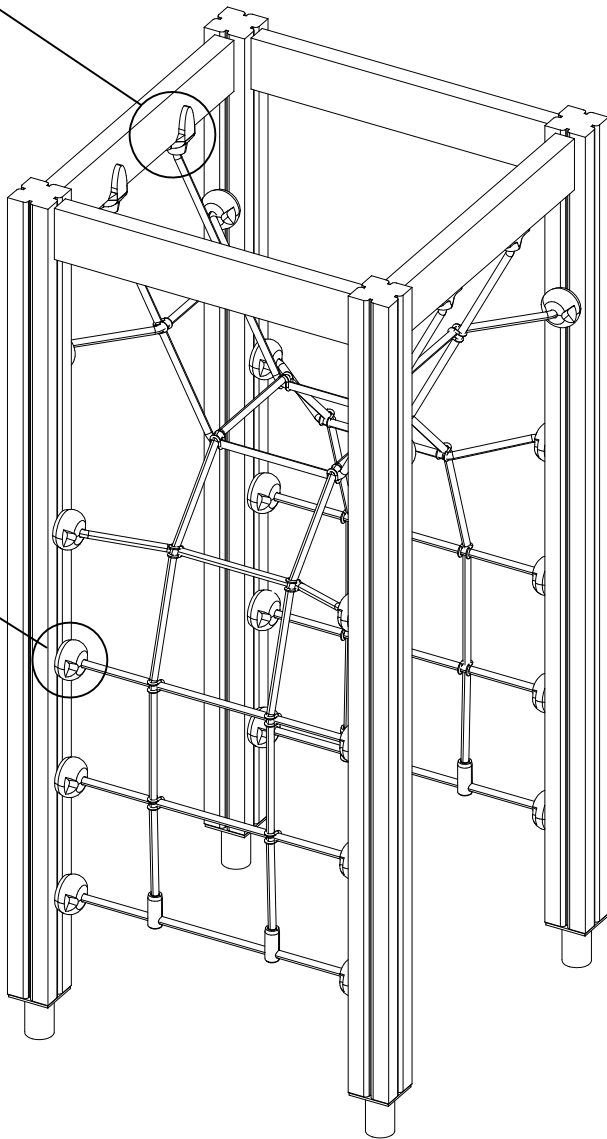

707317

10x591x1013

- 701 BLUE
- 702 YELLOW
- 703 LIME
- 704 DARK GRAY
- 705 LIGHT GRAY
- 706 RED
- 707 GREEN
- 708 FUXIA

IF PRODUCT HAS A WALLS,
THEN THE SAME COLOR AS
WALL PLATES

DET 1

DET 2

① 707341 1520x705	PCS 1	② 900240 Ø8x70	PCS 40
③ 980123 Ø7x60	PCS 8	④ 980128 Ø7x40	PCS 4
	PCS		PCS
	PCS		PCS
	PCS		PCS
	PCS		PCS