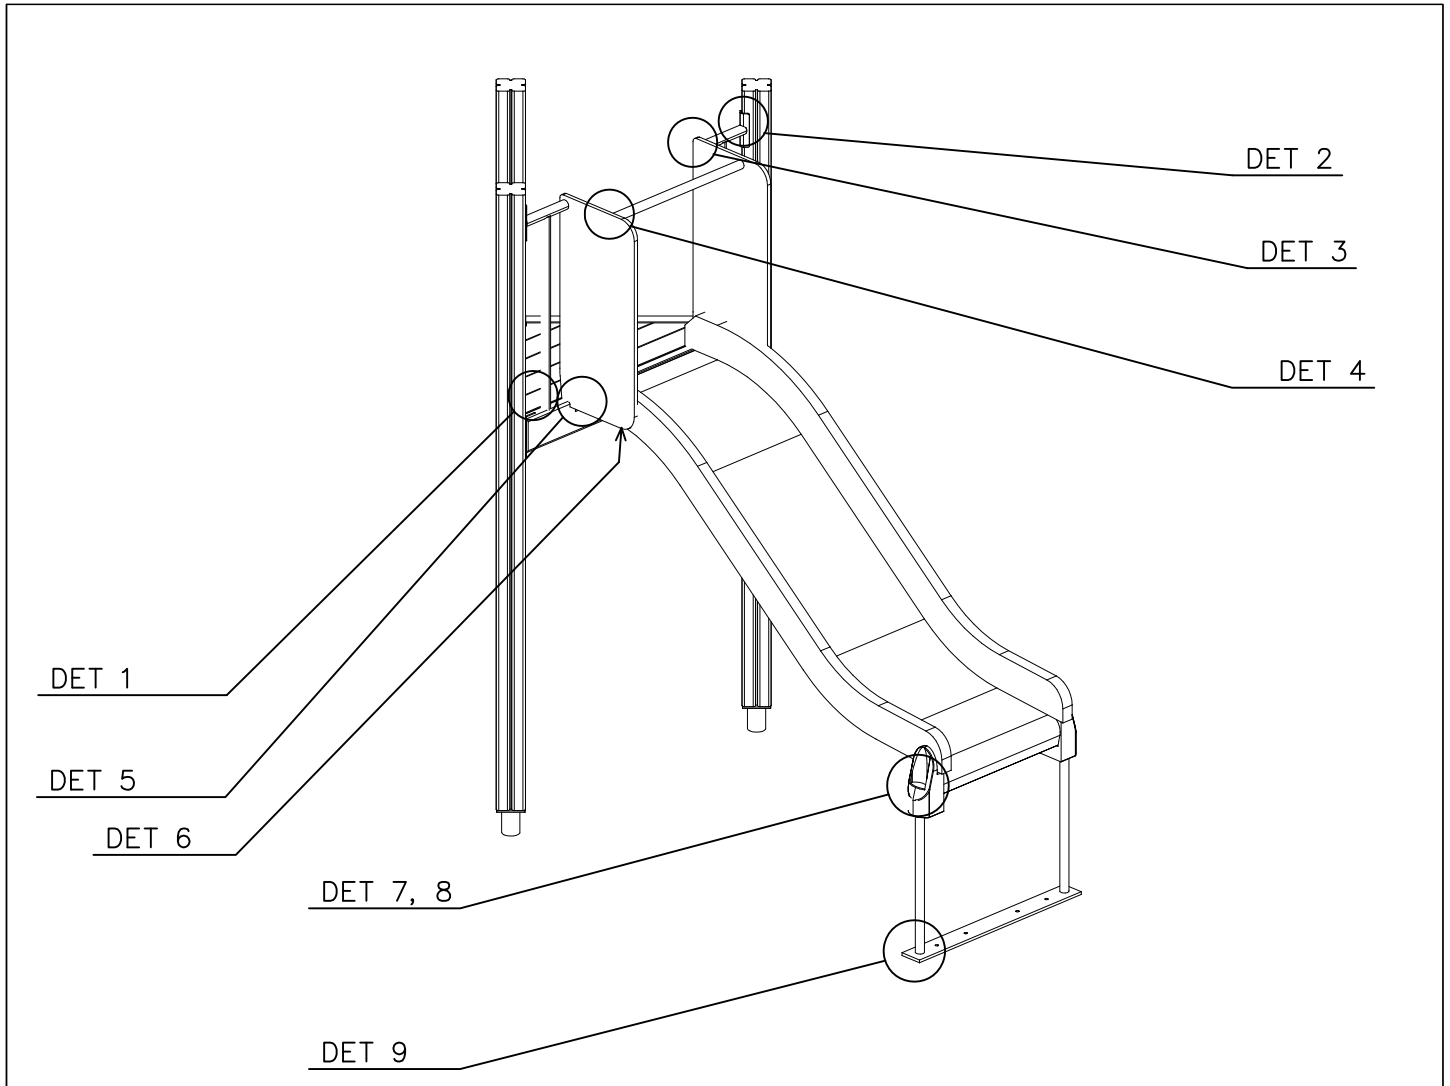

①	905086	PCS	②	909214	PCS
		1			1
	Ø44/13.5		M12x50		
		PCS			PCS
		PCS			PCS
		PCS			PCS
		PCS			PCS
		PCS			PCS
		PCS			PCS
		PCS			PCS
		PCS			PCS

LAPPSET

DEEP FOUNDATION

SLIDE WOOD

DATE: 22.5.2015

1(1)