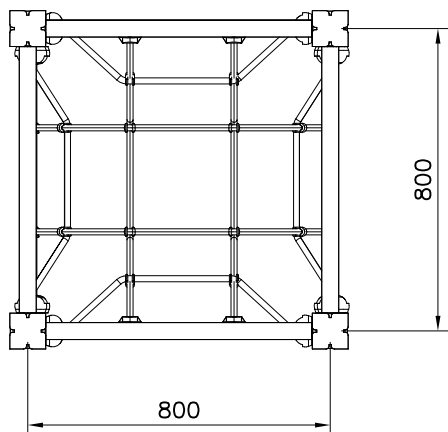

707317

10x591x1013

- 701 BLUE
- 702 YELLOW
- 703 LIME
- 704 DARK GRAY
- 705 LIGHT GRAY
- 706 RED
- 707 GREEN
- 708 FUXIA

IF PRODUCT HAS A WALLS,
THEN THE SAME COLOR AS
WALL PLATES

DET 1

DET 2

① 707341 1520x705	PCS 1	② 900240 Ø8x70	PCS 40
③ 980123 Ø7x60	PCS 8	④ 980128 Ø7x40	PCS 4
	PCS		PCS
	PCS		PCS
	PCS		PCS
	PCS		PCS