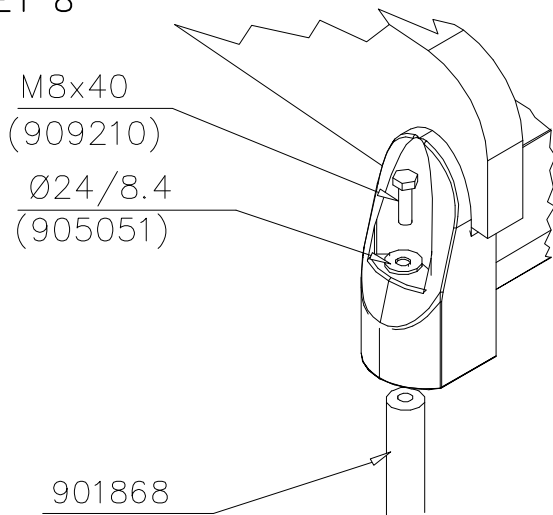

LAPPSET

DEEP FOUNDATION

DATE: 21.9.2016

5(5)

DET 7

Insert sheet metal IN to the plastic cover.

DET 8

DET 9