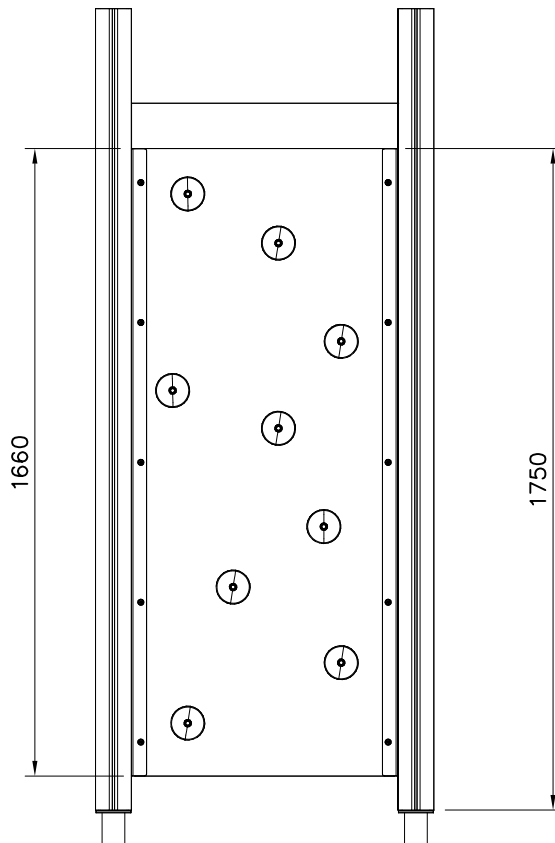

# SLIDE WOOD

DATE: 3.11.2017

4(5)

○ 901879	PCS	⑥ 909509	PCS	⑦ 909139	PCS	⑧ 980154	PCS	⑨ 980128	PCS
	2		2		2		4		6
		M12x50		M12x130		Ø24/13		Ø7x40	

DET 7

Insert sheet metal IN to the plastic cover.

DET 8

① 909256	PCS	② 980152	PCS
	10		10
Ø16/8.4x1.6		Ø24/8.4x2	
③ 909850	PCS	④ 909633	PCS
	10		10
M8x25		M8	
	PCS	⑤ 980131	PCS
			10
		Ø6x60	
	PCS		PCS
	PCS		PCS
	PCS		PCS
○ 907770	PCS	○ 706646 + grips	PCS
	2		1
2x35/40x1659			
	PCS		PCS