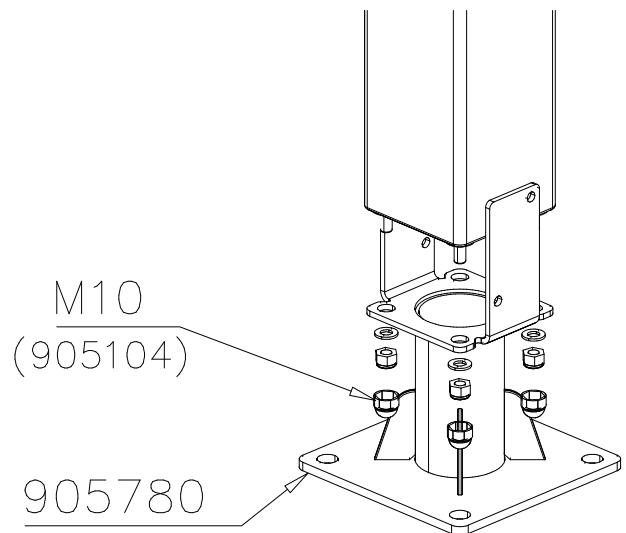

# FOOT 120x120 POST AND BEAMS

DATE: 21.4.2016

**4A**

① 904450	PCS	② 905104	PCS
	4		4
M16x170		M10	
	PCS		PCS
	PCS		PCS
	PCS		PCS
○ 905780	PCS		PCS
			
SURFACE			

Ø16 ↓ > 130