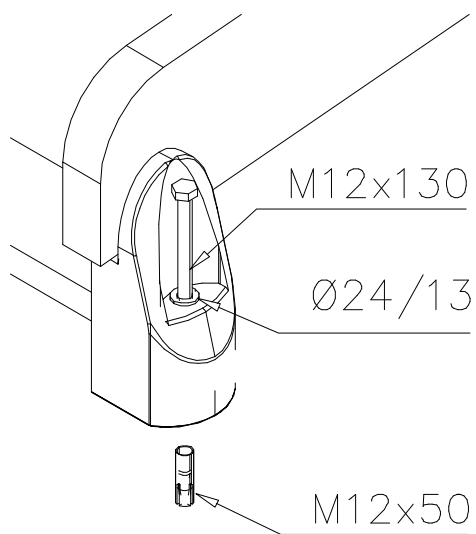

# SLIDE WOOD

DATE: 3.11.2017

4(5)

○ 901879	PCS	⑥ 909509	PCS	⑦ 909139	PCS	⑧ 980154	PCS	⑨ 980128	PCS
	2		2		2		4		6
		M12x50		M12x130		Ø24/13		Ø7x40	

DET 7

Insert sheet metal IN to the plastic cover.

DET 8

① 909256	PCS	② 980152	PCS
	10		10
Ø16/8.4x1.6		Ø24/8.4x2	
③ 909850	PCS	④ 909633	PCS
	10		10
M8x25		M8	
	PCS	⑤ 980131	PCS
			10
		Ø6x60	
	PCS		PCS
	PCS		PCS
	PCS		PCS
○ 907770	PCS	○ 706646 + grips	PCS
	2		1
2x35/40x1659			
	PCS		PCS