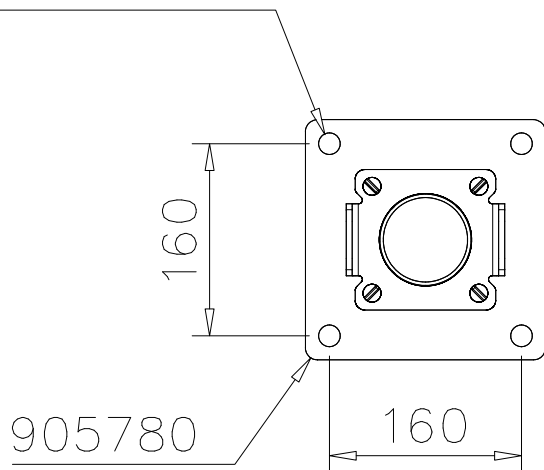

# FOOT 120x120 POST AND BEAMS

DATE: 21.4.2016

**4A**

① 904450	PCS	② 905104	PCS
	4		4
M16x170		M10	
	PCS		PCS
	PCS		PCS
	PCS		PCS
○ 905780	PCS		PCS
			
SURFACE			

Ø16 ↓ > 130