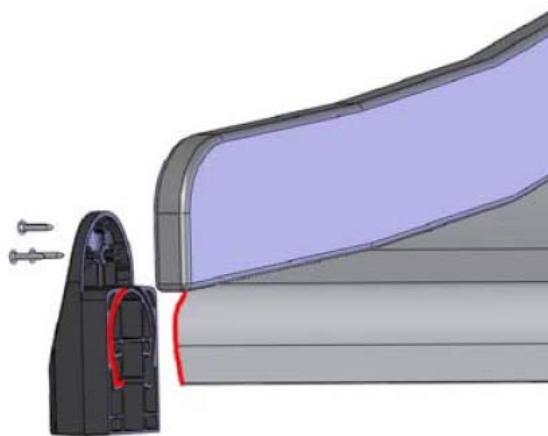

# SLIDE WOOD

DATE: 3.11.2017

4(5)

○ 901879	PCS	⑥ 909509	PCS	⑦ 909139	PCS	⑧ 980154	PCS	⑨ 980128	PCS
	2		2		2		4		6
		M12x50		M12x130		Ø24/13		Ø7x40	

DET 7

Insert sheet metal IN to the plastic cover.

DET 8

① 909256	PCS	② 980152	PCS
	10		10
Ø16/8.4x1.6		Ø24/8.4x2	
③ 909850	PCS	④ 909633	PCS
	10		10
M8x25		M8	
	PCS	⑤ 980131	PCS
			10
		Ø6x60	
	PCS		PCS
	PCS		PCS
	PCS		PCS
○ 907770	PCS	○ 706646 + grips	PCS
	2		1
2x35/40x1659			
	PCS		PCS