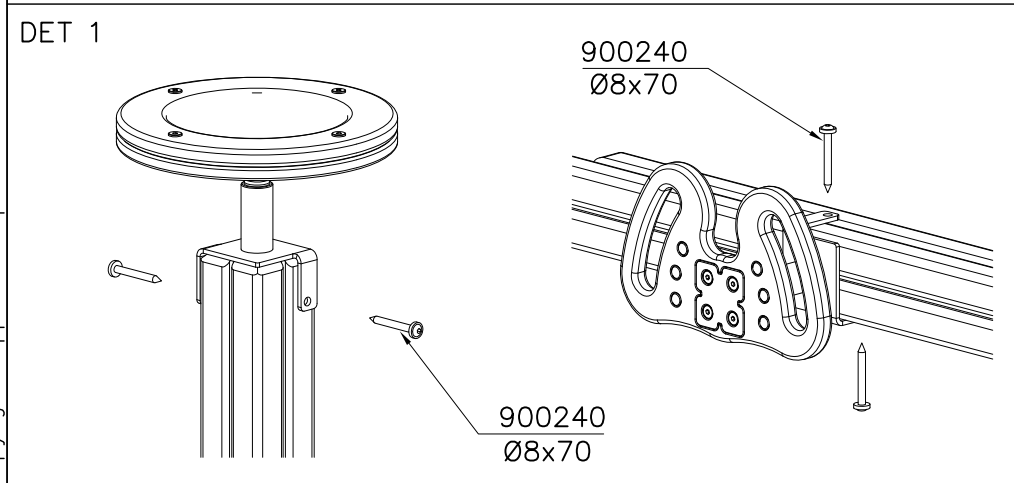

OPTION CONCRETE BLOCK SOLUTION

DET 2

DET 3

TAKE THE PLATE 009928 OFF BEFORE INSTALLING MAST

① 900240	PCS		PCS
	2		
Ø8x70			
	PCS		PCS
	PCS		PCS

○ 707302	PCS	○ 707303	PCS
	1		1
○ 707304	PCS	○ 707305	PCS
	1		1
	PCS		PCS