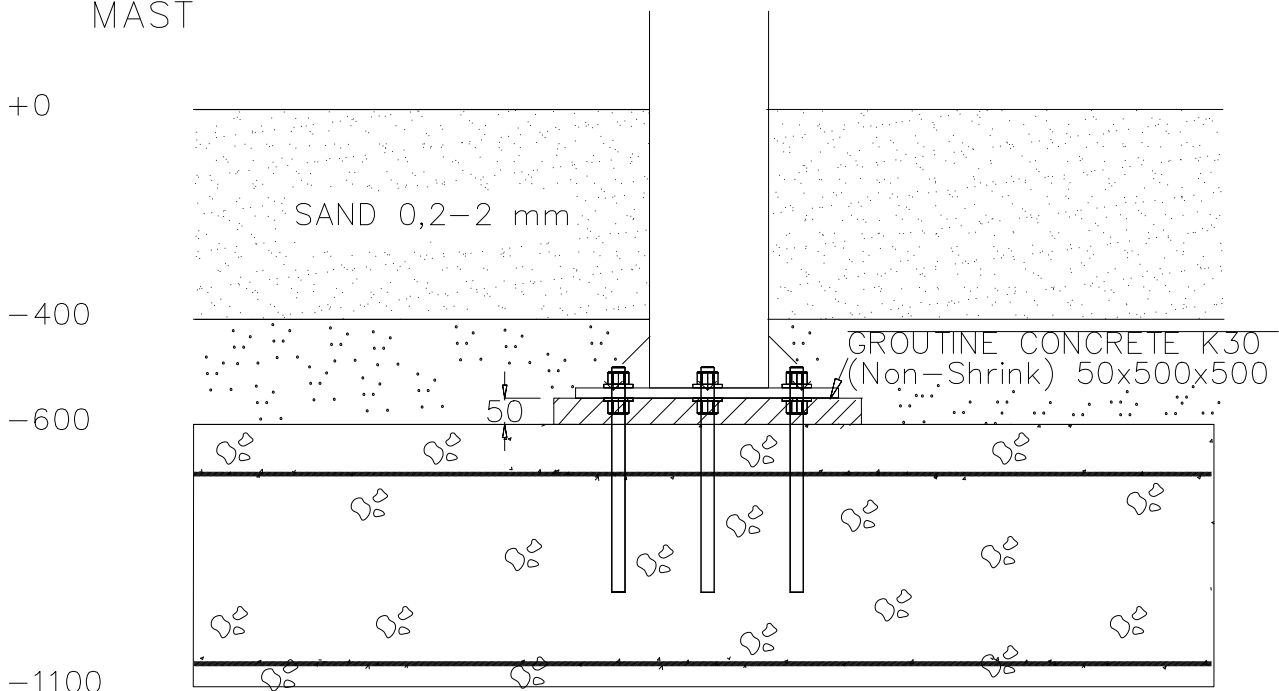

DET 3

TAKE THE PLATE 009928
OFF BEFORE INSTALLING
MAST