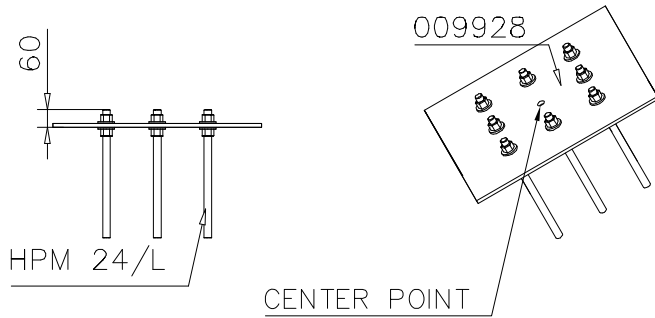

DET 1

PCS		PCS

PCS		PCS

DET 2

CONCRETE PLATE SOLUTION

PCS		PCS

PCS		PCS

PCS		PCS

DET 3

TAKE THE PLATE 009928 OFF BEFORE INSTALLING MAST

PCS		PCS

PCS		PCS

PCS		PCS