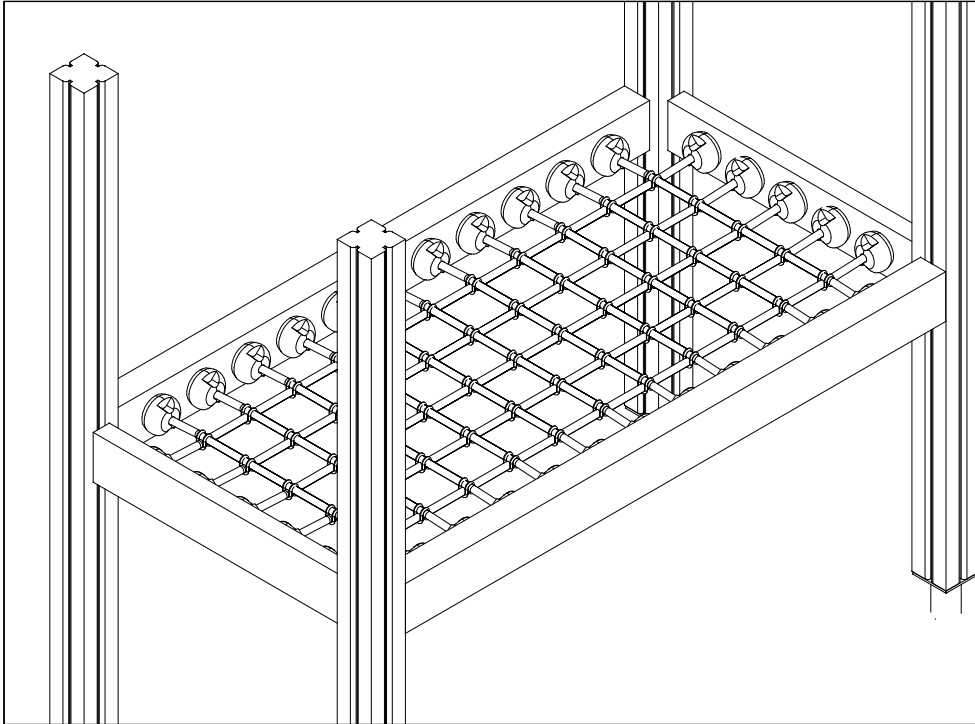

① 980123	PCS	② 909256	PCS
	64		64
Ø7x60		Ø16/8.4	
	PCS		PCS
	PCS	○ 707595	PCS
		755x1555	
	PCS		PCS
	PCS		PCS