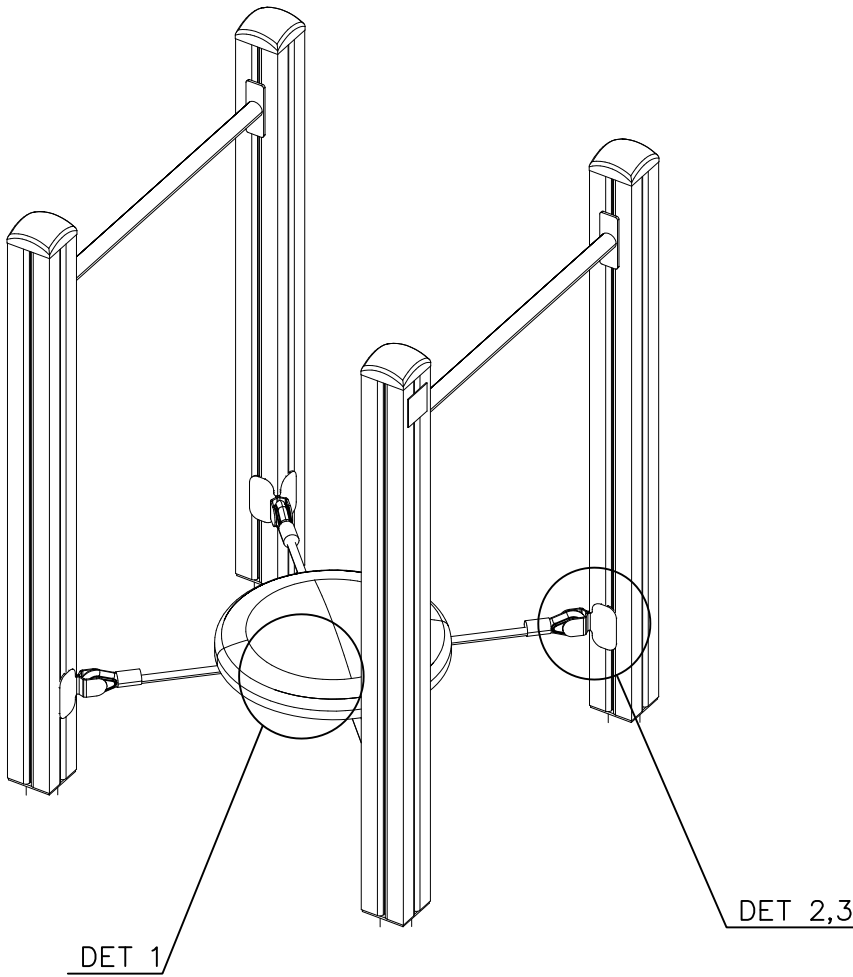

IF PRODUCT HAS A SLIDE,  
THEN THE SAME COLOR AS  
START-OFF PLATES

707317

10x591x1013

- 701 BLUE
- 702 YELLOW
- 703 LIME
- 704 DARK GRAY
- 705 LIGHT GRAY
- 706 RED
- 707 GREEN
- 708 FUXIA

IF PRODUCT HAS A WALLS,  
THEN THE SAME COLOR AS  
WALL PLATES