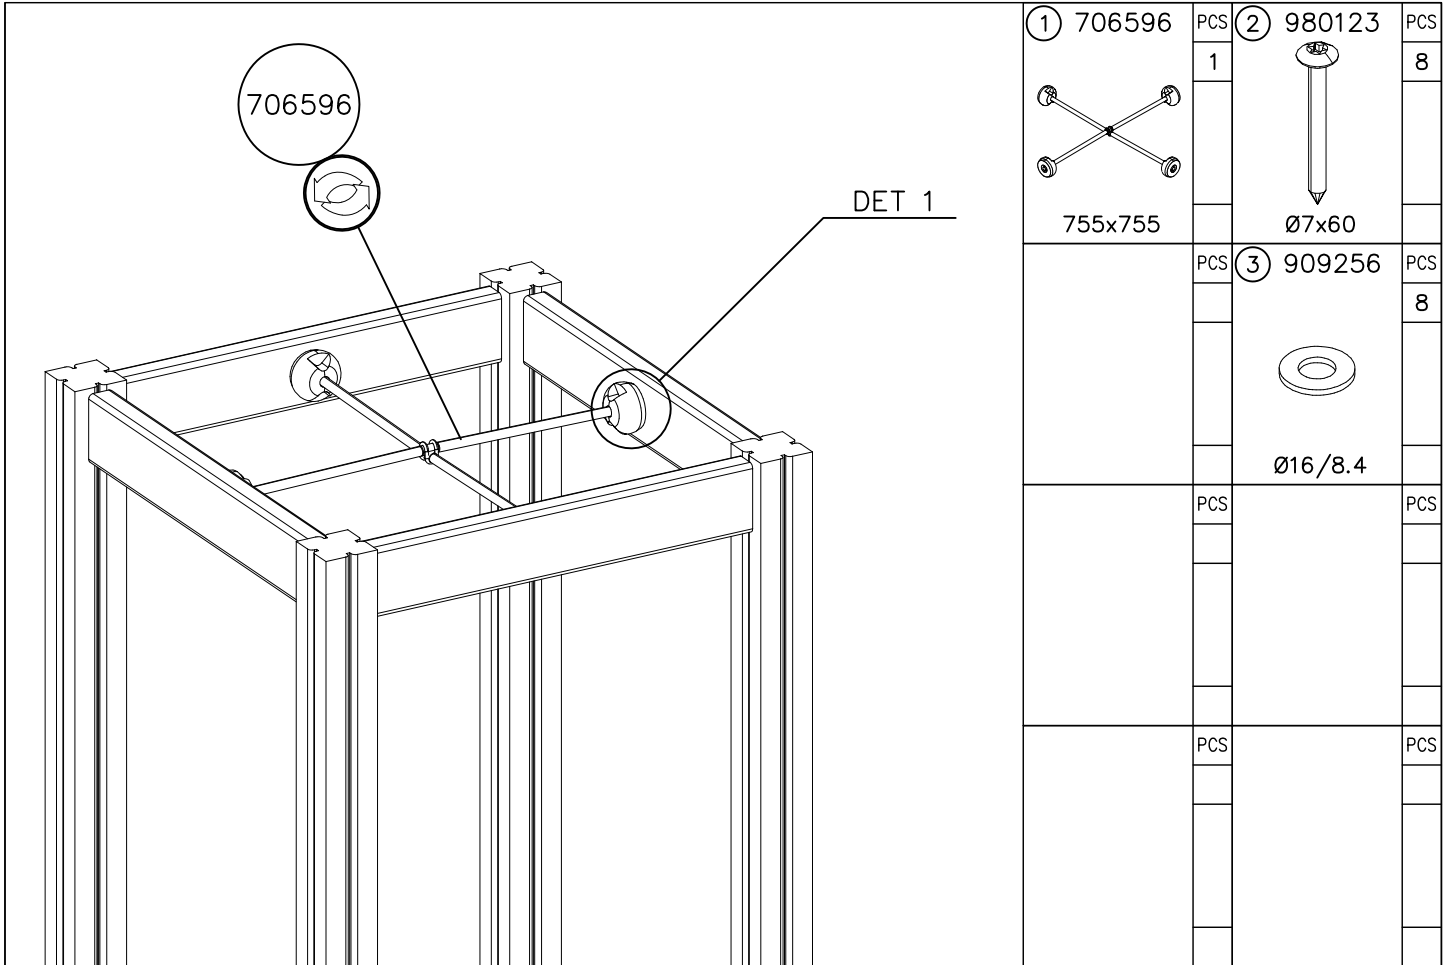

NET OPTIONS

706596

- 706596-301 BLUE
- 706596-302 RED
- 706596-303 BEIGE
- 706596-304 GRAY
- 706596-305 BLACK
- 706596-306 YELLOW