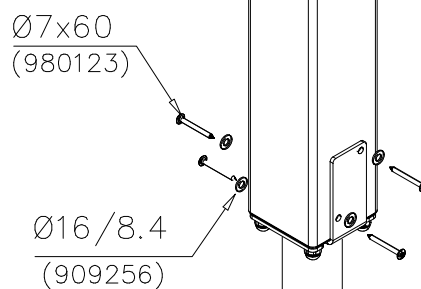

① 980123	PCS	② 909256	PCS
	8		8
Ø7x60		Ø16/8.4	
	PCS		PCS
	PCS		PCS
	PCS		PCS
○ 705566	PCS	○ 705590	PCS
140x120x2294		120x200x2294	
○ 905780	PCS	○ 905761	PCS
SURFACE		DEEP	
	PCS		PCS
	PCS		PCS

DET 1

DET 2