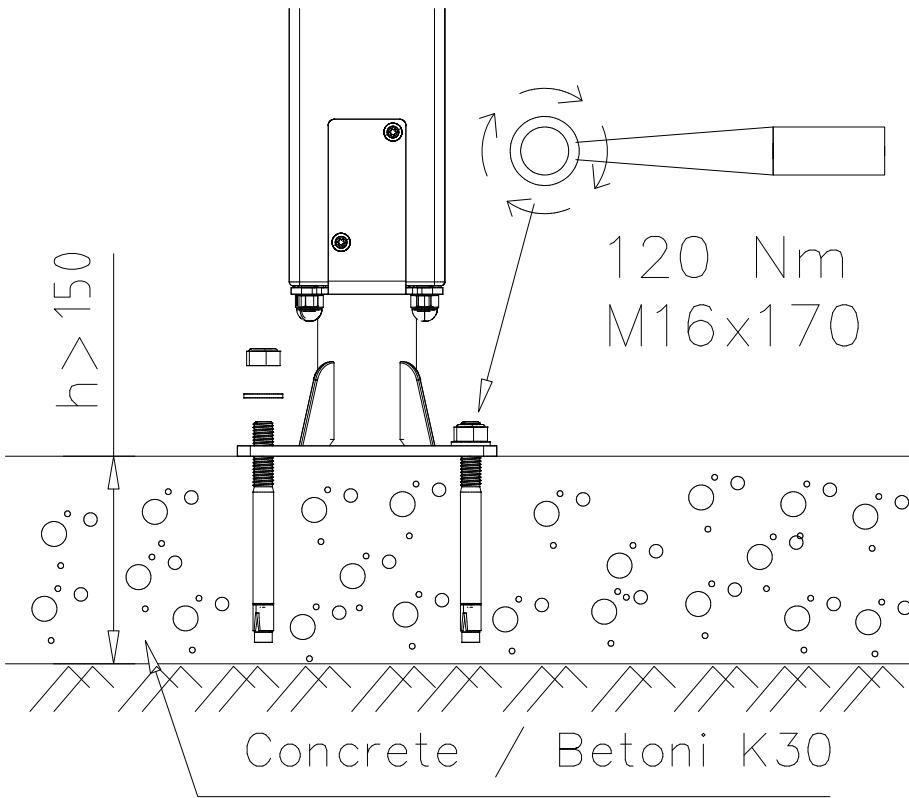

① 900240	PCS	② 980106	PCS
	2		2
Ø8x70		Ø5x40	
③ 907082	PCS		PCS
	1		
Ø8x70			
	PCS		PCS
	PCS		PCS
○ 908357	PCS	○ 900793	PCS
	1		1
○ 903157	PCS		PCS
	1		
M14			
	PCS		PCS
	PCS		PCS

DET 1

DET 2

① 900240	PCS	② 900727	PCS
	1		1
Ø8x70		M10x80	
	PCS		PCS
③ 907688	PCS	③ 907701	PCS
	1		1
765		545	
	PCS		PCS
	PCS		PCS
	PCS		PCS
	PCS		PCS

① 980123	PCS	② 909256	PCS
	8		8
Ø7x60		Ø16/8.4	
	PCS		PCS
	PCS		PCS
	PCS		PCS
○ 705566	PCS	○ 705590	PCS
			
140x120x2294		120x200x2294	
○ 905780	PCS	○ 905761	PCS
			
SURFACE		DEEP	
	PCS		PCS
	PCS		PCS

DET 1

DET 2

LAPPSET® SURF. FOUNDATION

FOOT 120x120 POST AND BEAMS

DATE: 21.4.2016

4A

① 904450	PCS	② 905104	PCS
	4		4
M16x170		M10	
	PCS		PCS
	PCS		PCS
	PCS		PCS
○ 905780	PCS		PCS
			
SURFACE			

Ø16 ↓ > 130