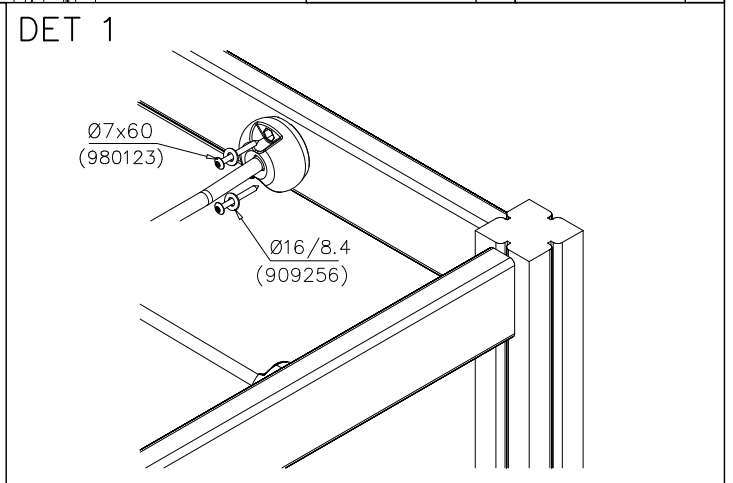

NET OPTIONS

706596

- 706596-301 BLUE
- 706596-302 RED
- 706596-303 BEIGE
- 706596-304 GRAY
- 706596-305 BLACK
- 706596-306 YELLOW