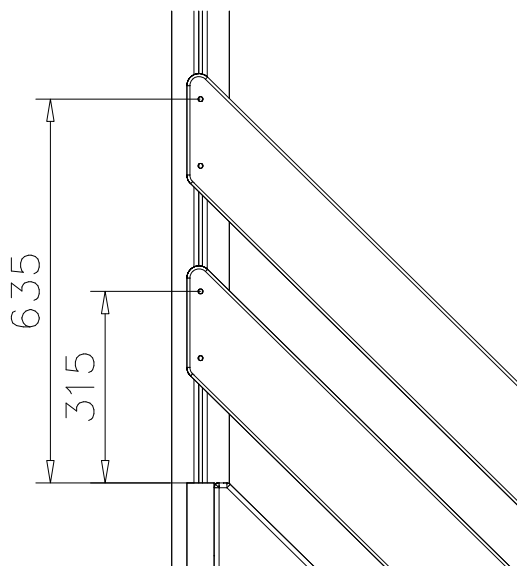

DET 1

DET 2

DET 3

DET 4

DET 5

DET 6

STAIRS OPTIONS +870

<p>707191</p> 	<p>707191-602 DARK BROWN 707191-603 LIGHT BROWN 707191-604 LIGHT GRAY</p>	
---	---	--