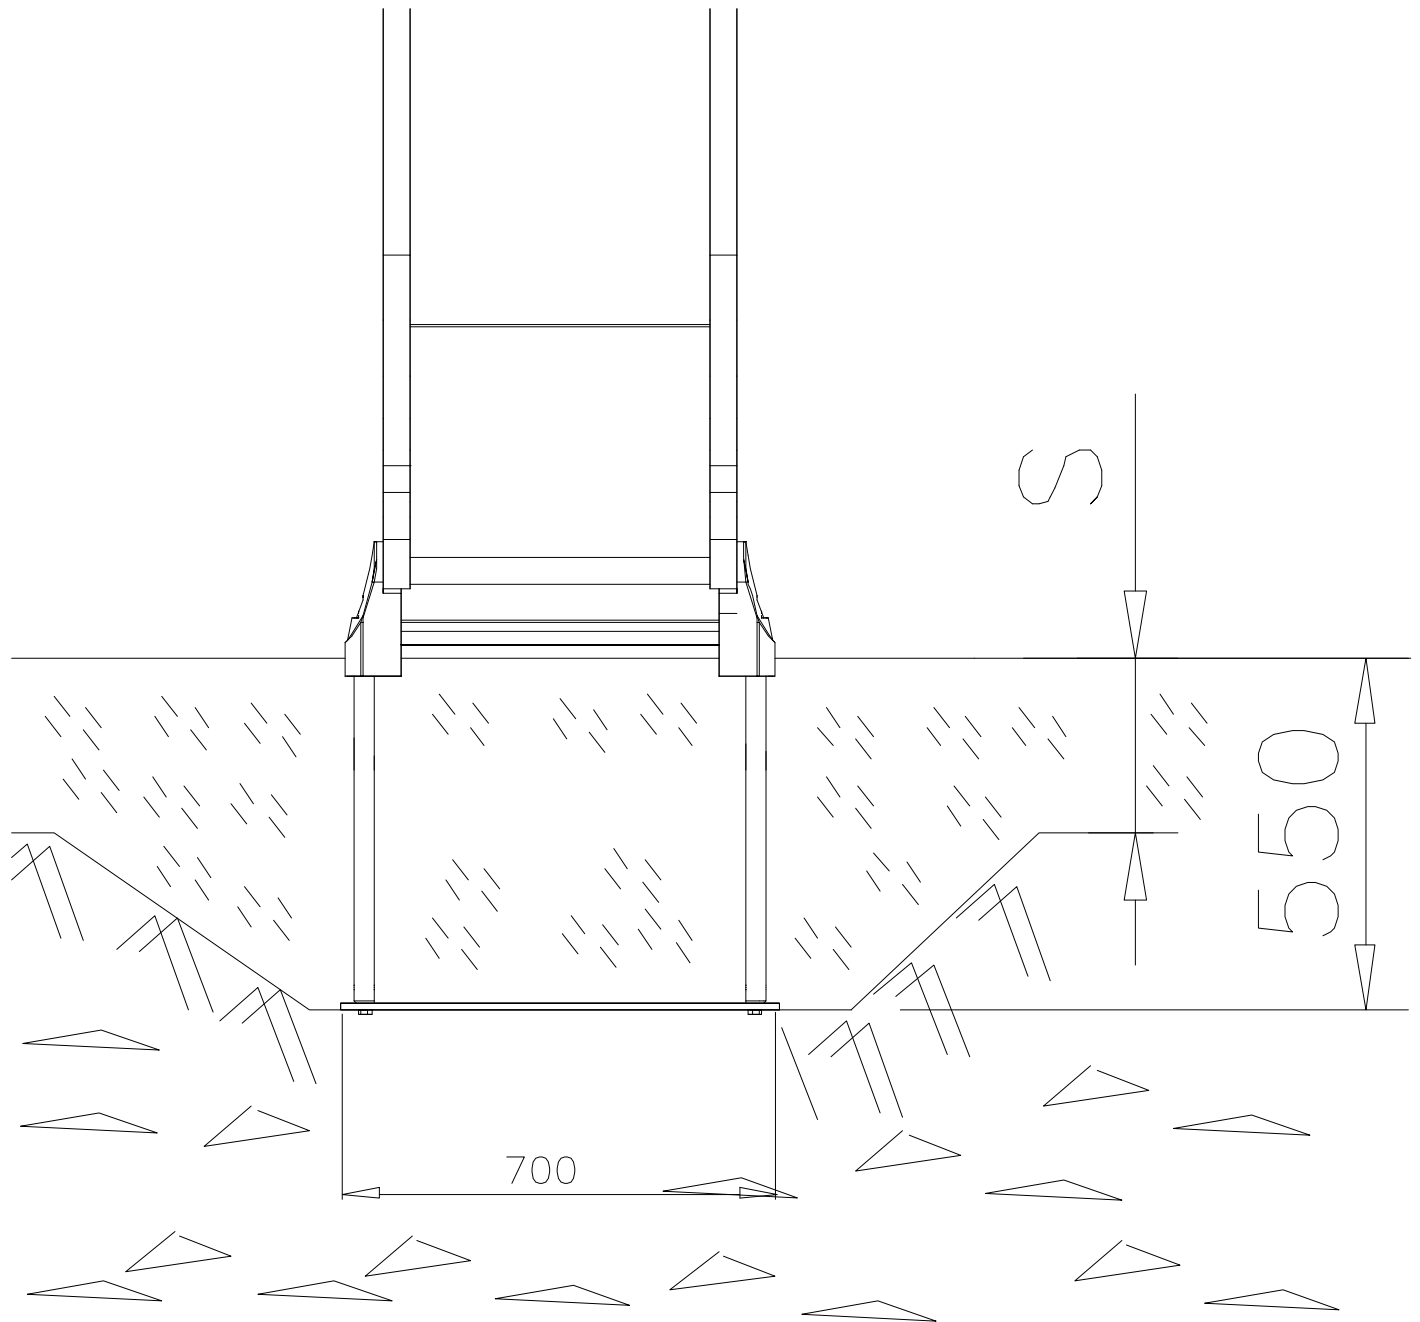

OPTION FOOT

①	911155	PCS			PCS
		1			
	90x90x650				

LAPPSET

DEEP FOUNDATION

SLIDE WOOD

DATE: 22.5.2015

1(1)

LAPPSET®