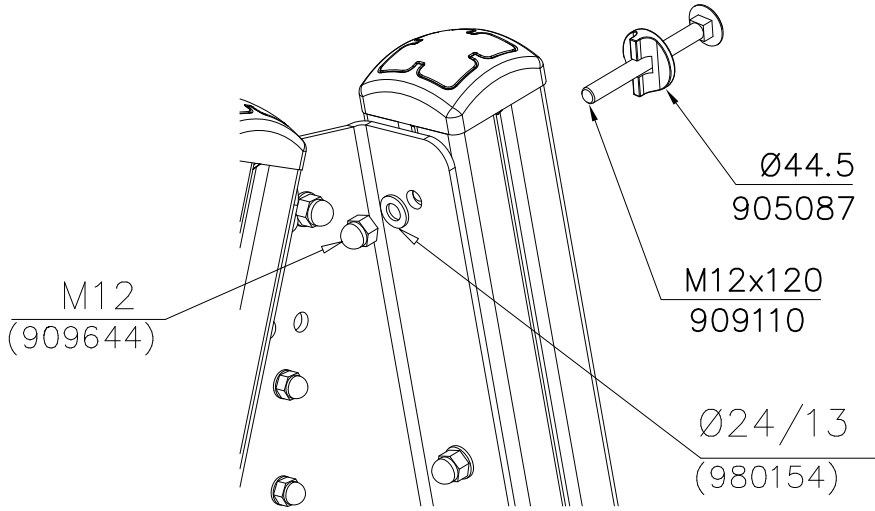

6x60
980131

980131 4 pcs

905138 1 pcs

905196 1 pcs

REF: SWING
DATE: 29.6.2022

DET F

DET G

LAPPSET®
DEEP FOUNDATION

FOOT

DATE: 13.3.2014

4A

LAPPSET® DEEP FOUNDATION

FOOT

DATE: 15.5.2018

1(1)

①	909511	PCS	②	909519	PCS
		1		1	
	90x90x650		50x380x380		
③	909637	PCS	④	909638	PCS
		4		8	
	M10		Ø20/10.5		
⑤	909639	PCS	⑥	905104	PCS
		4		4	
	M10x25		M10		
OPTION FOOT					
①	911155	PCS			PCS
		1			
	90x90x650				