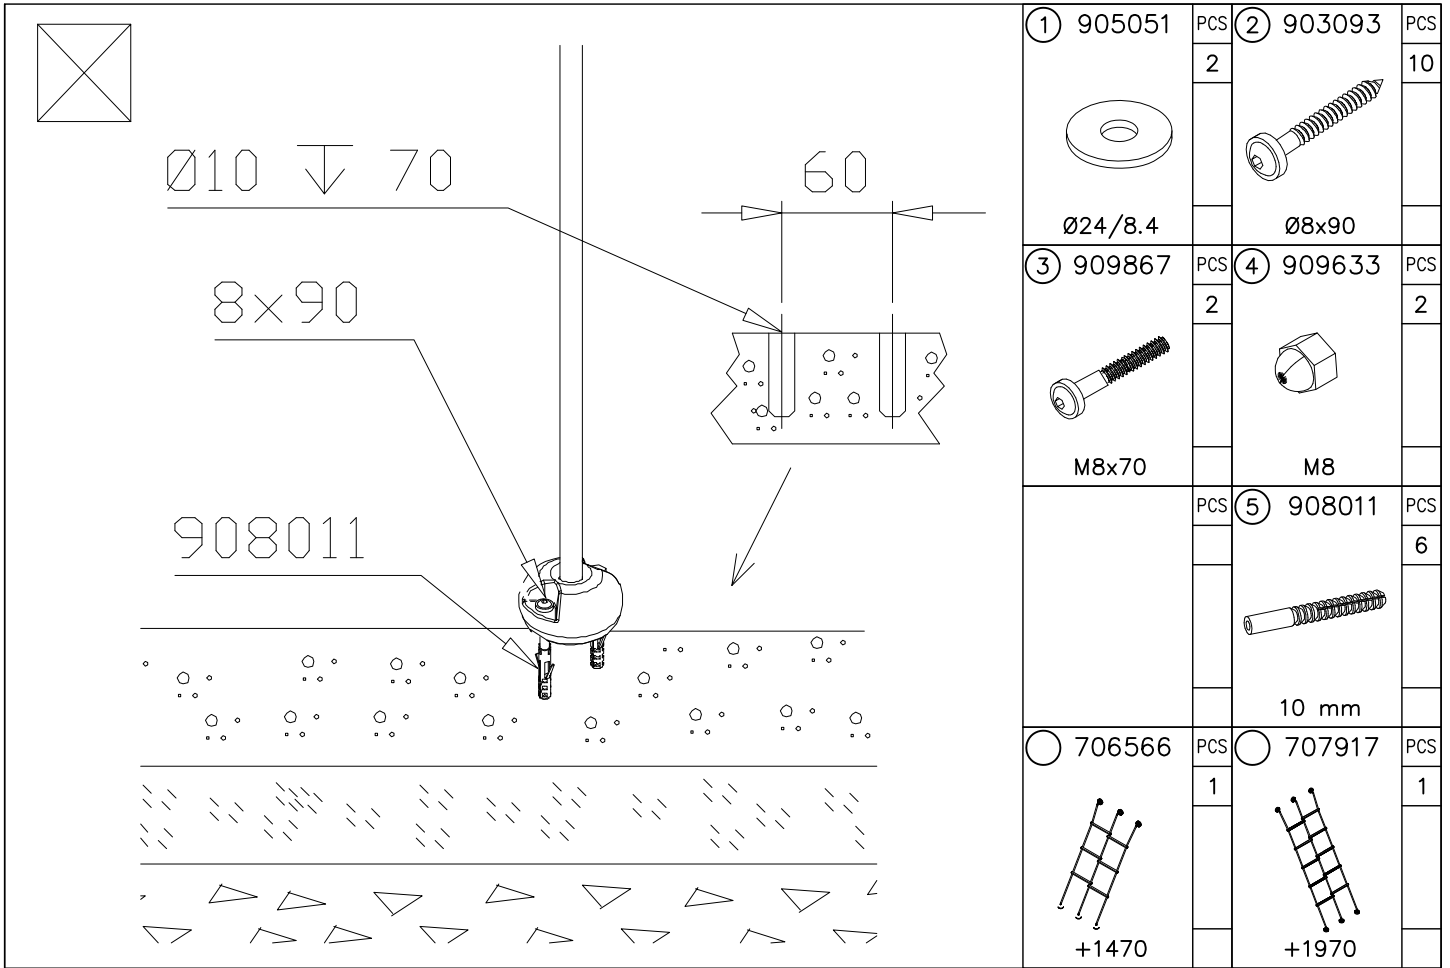

LAPPSET®

SURF. FOUNDATION

ROPE LADDER

DATE: 30.9.2016

1(1)