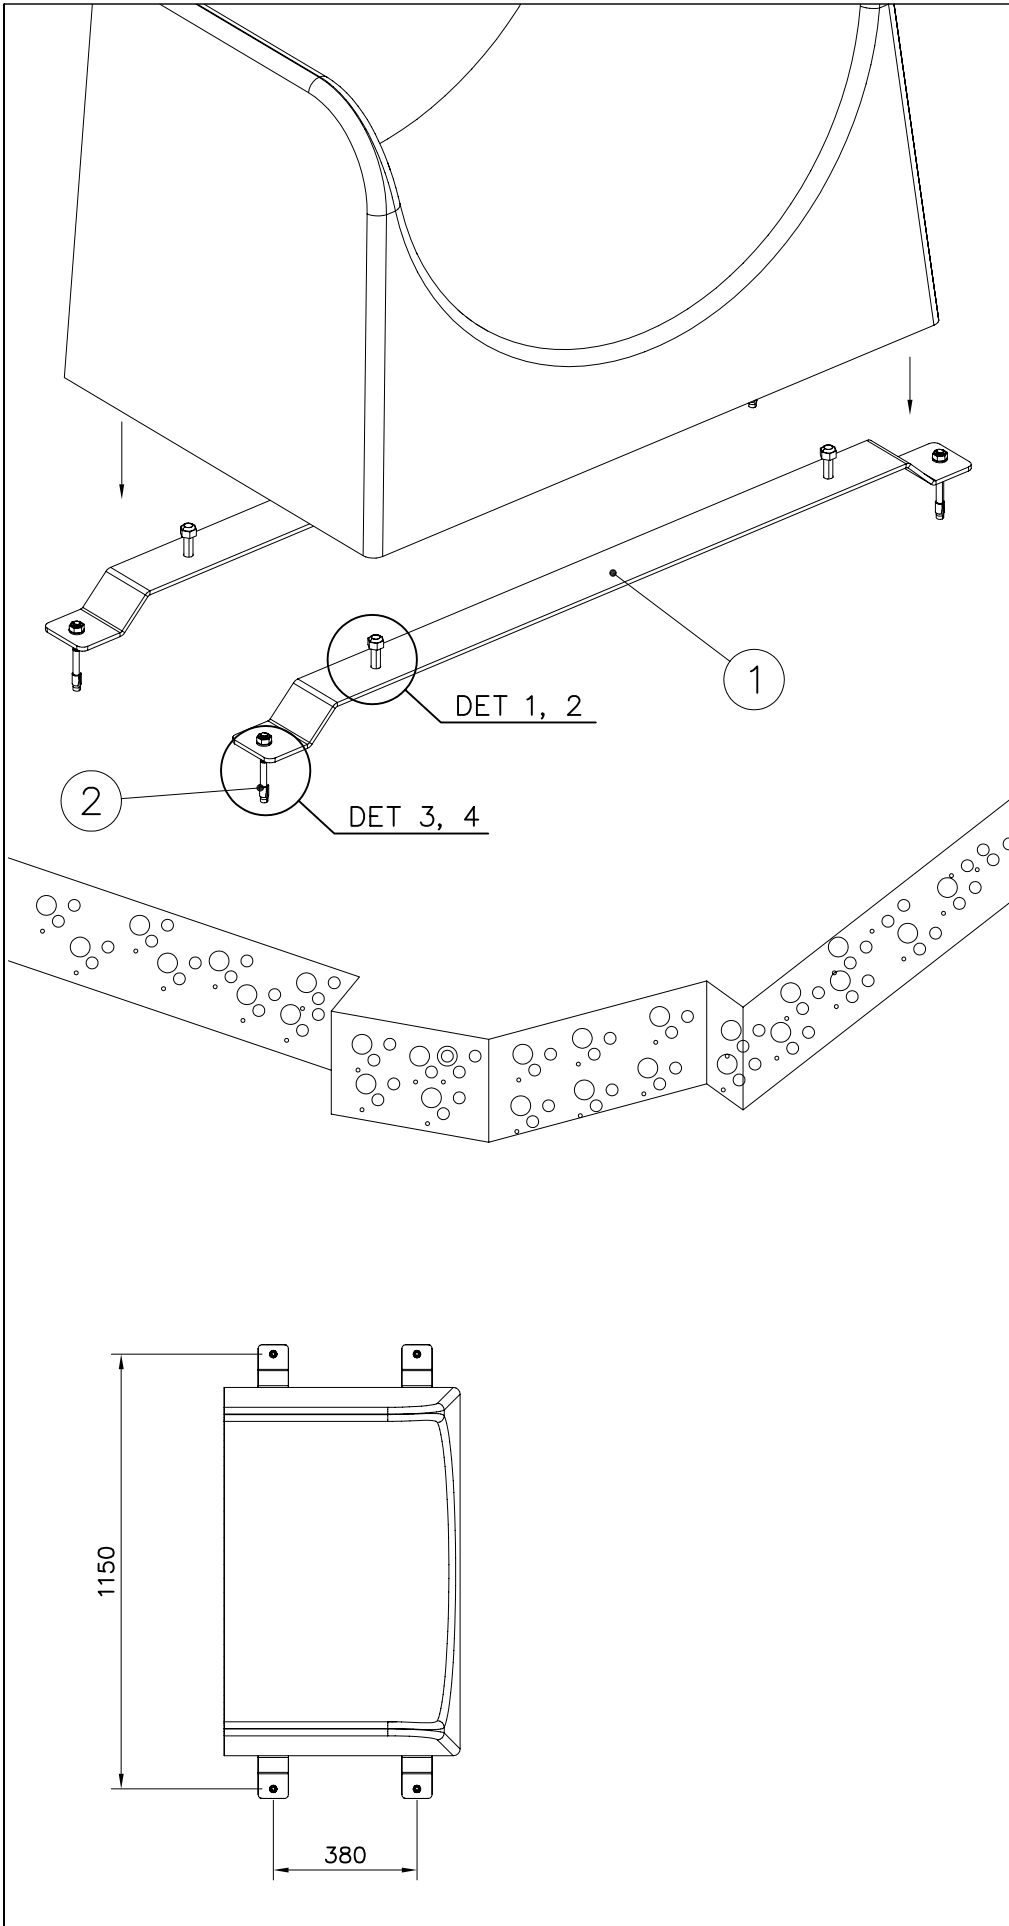

① 905858	PCS	② 909628	PCS
	2		4
1200x80x90		M10x100	
	PCS		PCS
	PCS		PCS
	PCS		PCS
	PCS		PCS
	PCS		PCS
	PCS		PCS