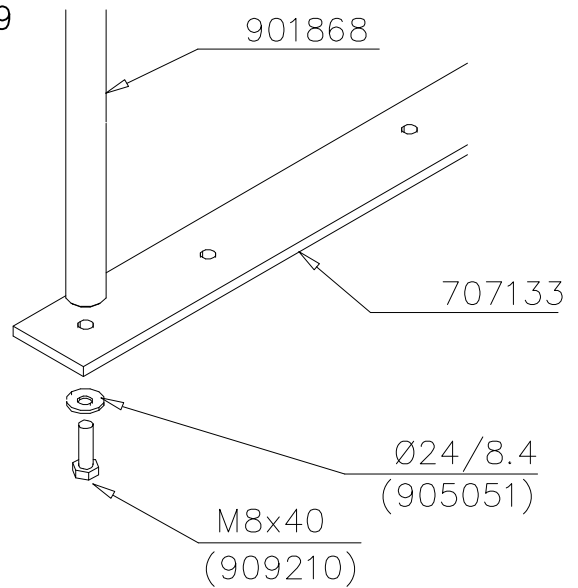

DET 7

Insert sheet metal IN to the plastic cover.

DET 8

DET 9

① 706475	PCS	② 980128	PCS
	1		6
		Ø7x40	
③ 909256	PCS		PCS
	6		
		Ø16/8.4	
	PCS		PCS
	PCS		PCS

OPTIONS		
706475	706475-602	DARK BROWN
	706475-603	LIGHT BROWN
	706475-604	LIGHT GRAY