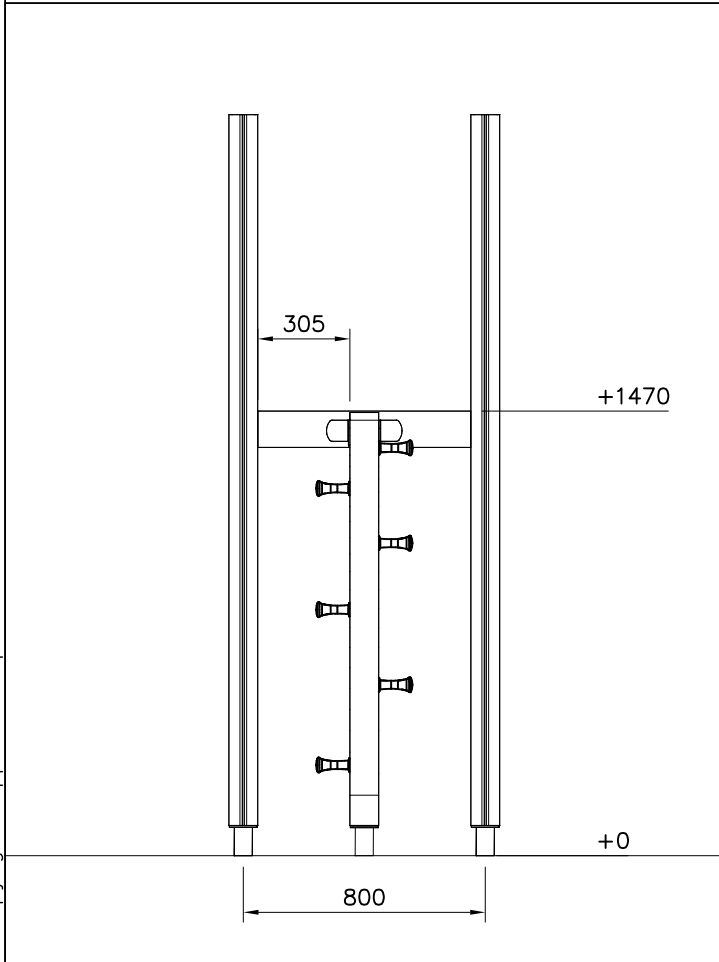

DET 7

Insert sheet metal IN to the plastic cover.

DET 8

DET 9

① 706475	PCS	② 980128	PCS
	1		6
		Ø7x40	
③ 909256	PCS		PCS
	6		
		Ø16/8.4	
	PCS		PCS
	PCS		PCS

OPTIONS		
706475	706475-602	DARK BROWN
	706475-603	LIGHT BROWN
	706475-604	LIGHT GRAY