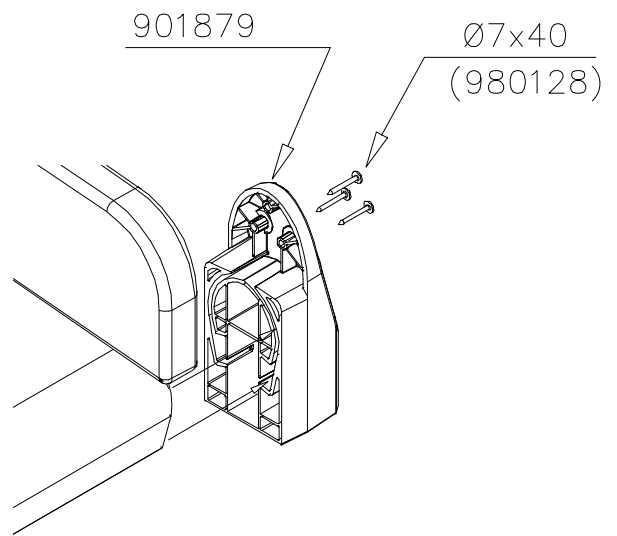

Insert sheet metal IN to the plastic cover.