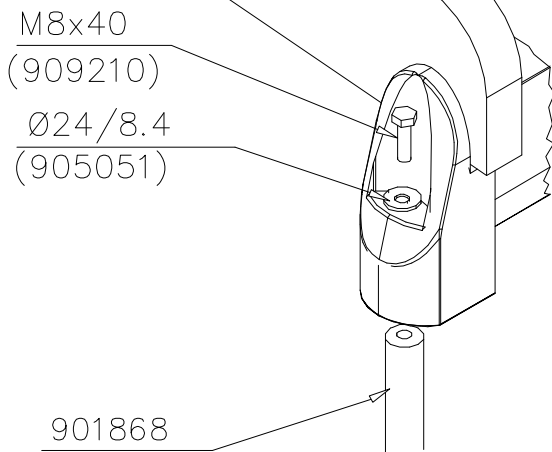

LAPPSET

DEEP FOUNDATION

DATE: 21.9.2016

5(5)

DET 7

Insert sheet metal IN to the plastic cover.

DET 8

DET 9