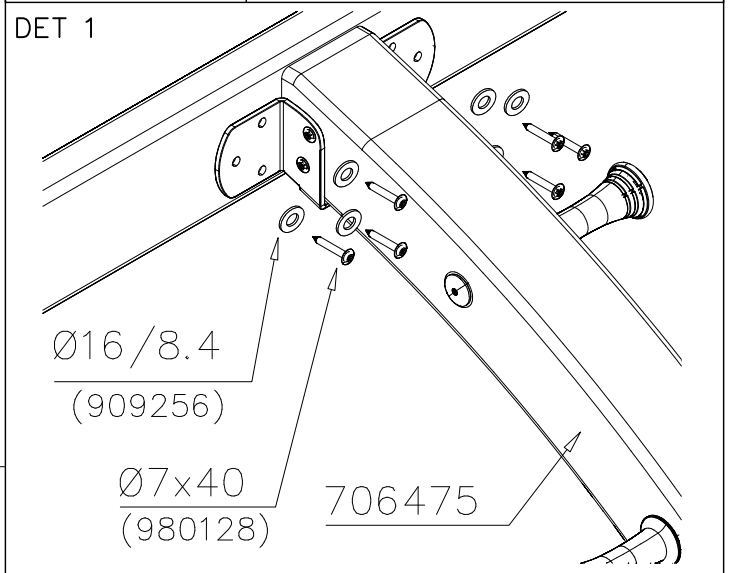

DET 7

Insert sheet metal IN to the plastic cover.

DET 8

DET 9

① 706475	PCS	② 980128	PCS
	1		6
		Ø7x40	
③ 909256	PCS		PCS
	6		
		Ø16/8.4	
	PCS		PCS
	PCS		PCS

OPTIONS		
706475	706475-602	DARK BROWN
	706475-603	LIGHT BROWN
	706475-604	LIGHT GRAY