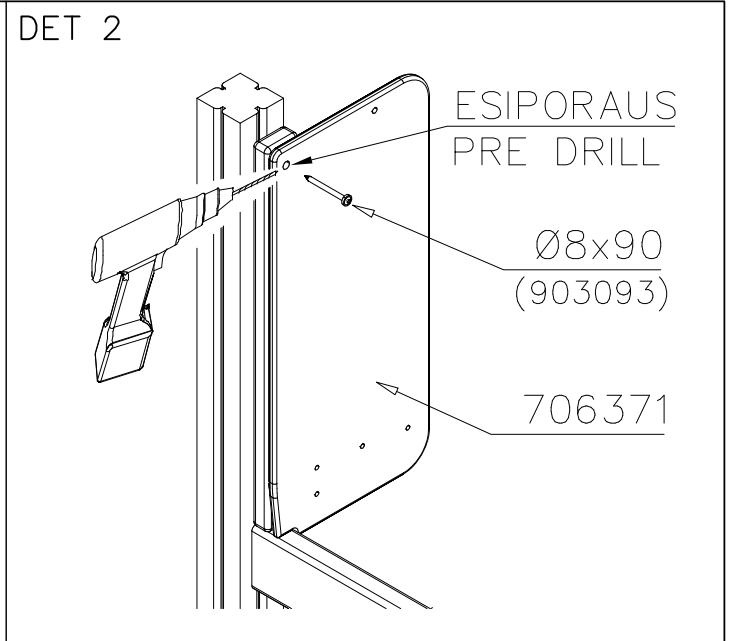

LAPPSET

DEEP FOUNDATION

SLIDE WOOD

DATE: 3.11.2017

4(5)

○ 707133	PCS	○ 901868	PCS	○ 901879	PCS	⑥ 909210	PCS	⑦ 905051	PCS	⑧ 980128	PCS
	1		2		2		4		4		6
10x80x745		Ø30x598				M8x40		Ø24/8.4		Ø7x40	

DET 6

Insert sheet metal IN to the plastic cover.