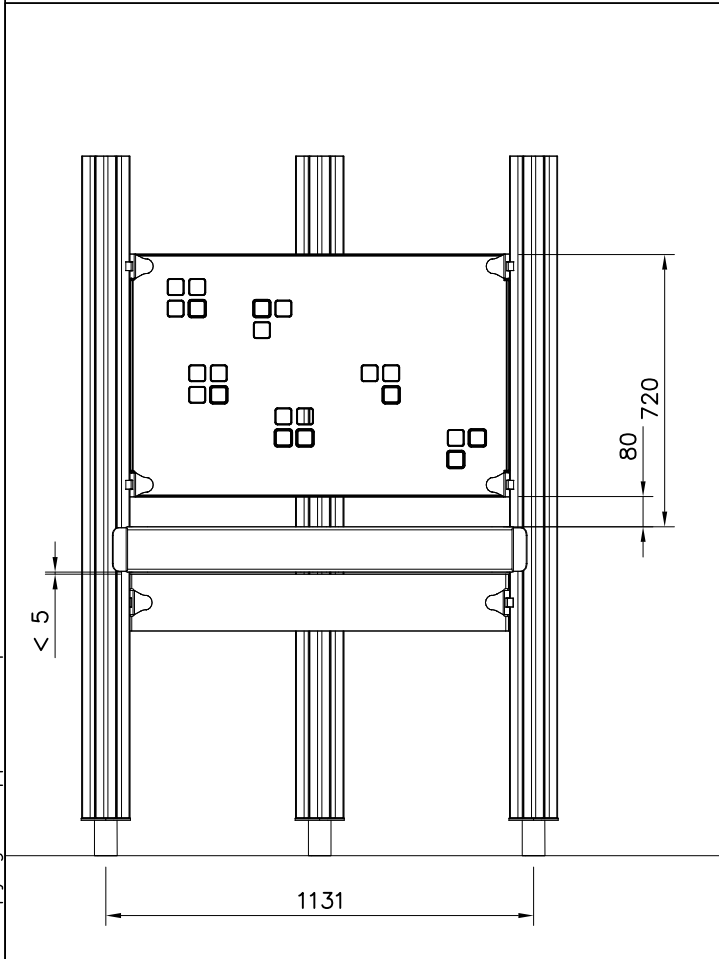

DET 1

DET 2

Pre-drill hole
10 ↓ 90 (x4)

DET 3

DET 4

WALL OPTIONS

706448

10x640x1003