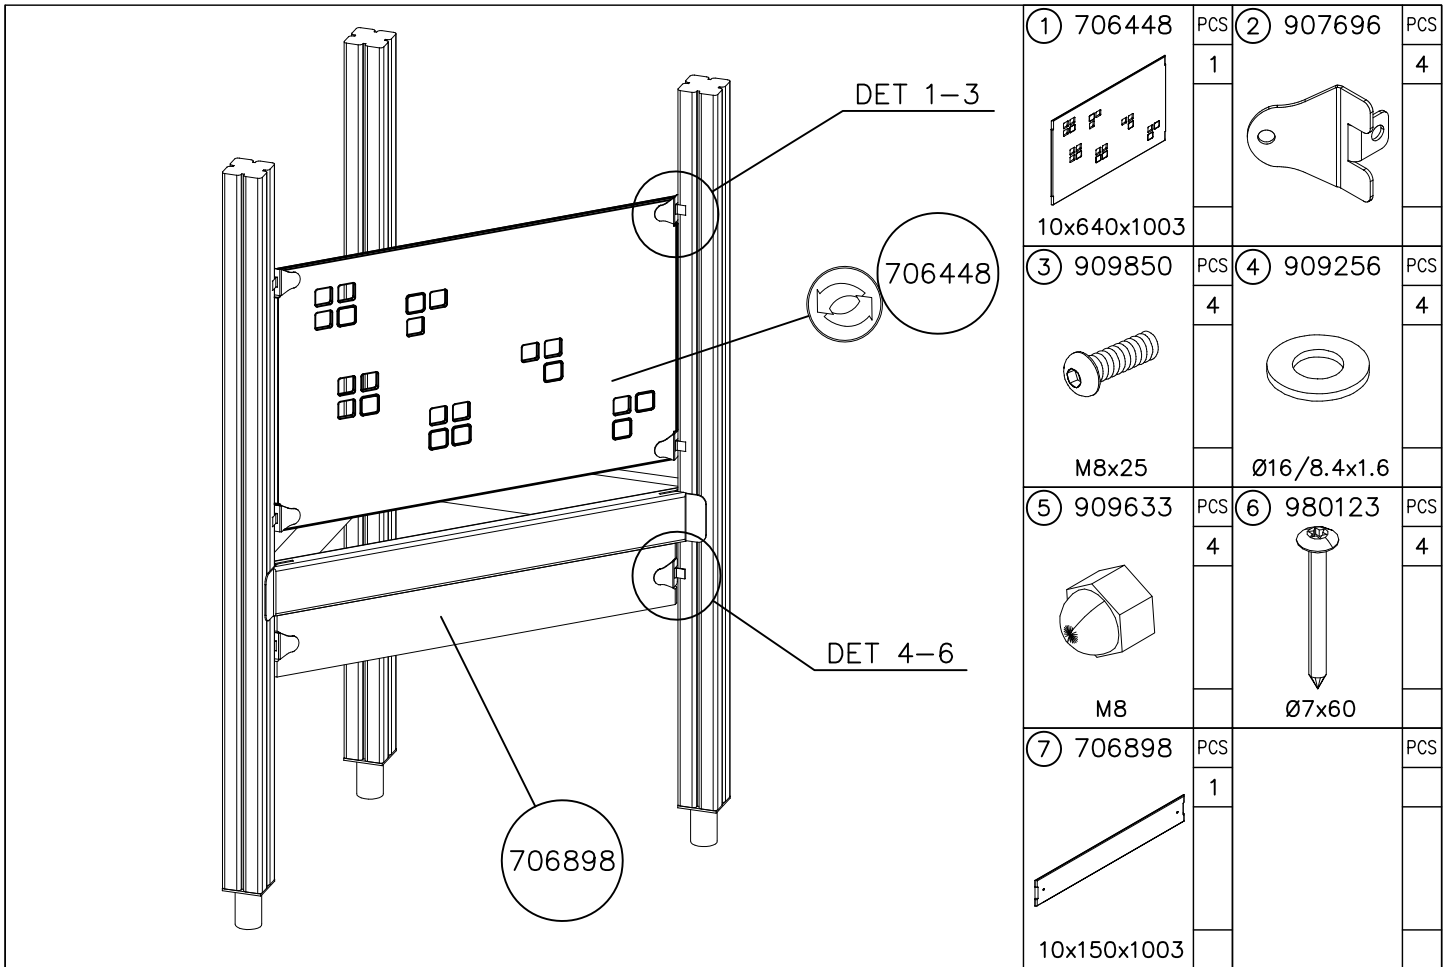

DATE: 3.11.2017

4(5)

○ 901879	PCS	⑥ 909509	PCS	⑦ 909139	PCS	⑧ 980154	PCS	⑨ 980128	PCS
	2		2		2		4		6
		M12x50		M12x130		Ø24/13		Ø7x40	

DET 7

Insert sheet metal IN to the plastic cover.

DET 8

① 901920	PCS	② 909628	PCS
	1		4
150x130x130		M10x100	
	PCS		PCS

DET 1

DET 2

Pre-drill hole
10 ↓ 90 (x4)

DET 3

DET 4

WALL OPTIONS

706448

10x640x1003