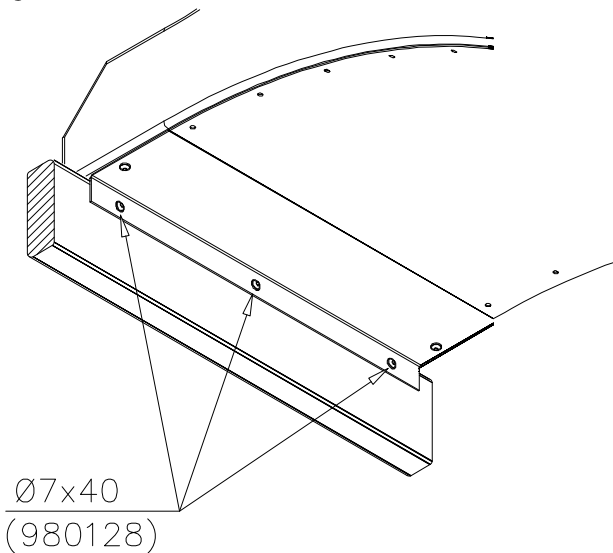

DET 1

DET 2

DET 3

DET 4

DET 5

LAPPSET

SURFACE FOUNDATION

SLIDE WOOD

DATE: 3.11.2017

4(5)

○ 901879	PCS	⑥ 909509	PCS	⑦ 909139	PCS	⑧ 980154	PCS	⑨ 980128	PCS
	2		2		2		4		6
		M12x50		M12x130		Ø24/13		Ø7x40	

DET 7

Insert sheet metal IN to the plastic cover.

DET 8

① 901920	PCS	② 909628	PCS
	1		4
150x130x130		M10x100	
	PCS		PCS