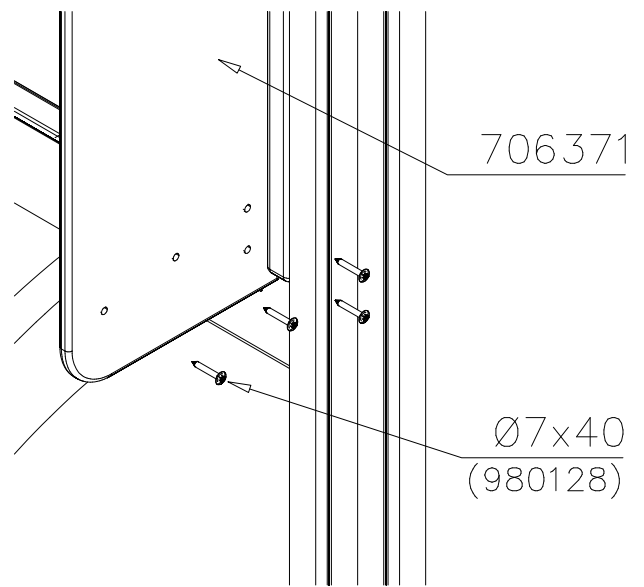

DET 1

DET 2

DET 3

DET 4

DET 5

LAPPSET

SURFACE FOUNDATION

SLIDE WOOD

DATE: 3.11.2017

4(5)

○ 901879	PCS	⑥ 909509	PCS	⑦ 909139	PCS	⑧ 980154	PCS	⑨ 980128	PCS
	2		2		2		4		6
		M12x50		M12x130		Ø24/13		Ø7x40	

DET 7

Insert sheet metal IN to the plastic cover.

DET 8

① 901920	PCS	② 909628	PCS
	1		4
150x130x130		M10x100	
	PCS		PCS