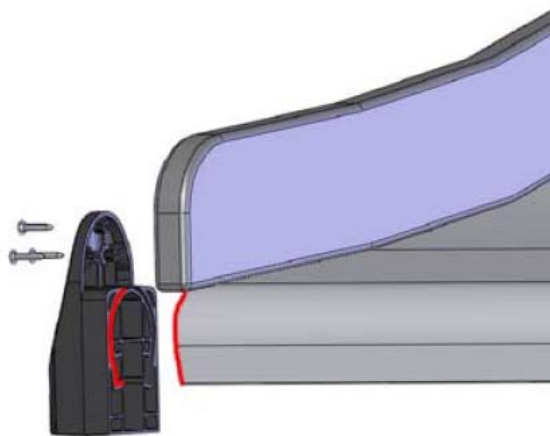

DET 1

DET 2

DET 3

DET 4

DET 5

LAPPSET

SURFACE FOUNDATION

SLIDE WOOD

DATE: 3.11.2017

4(5)

○ 901879	PCS	⑥ 909509	PCS	⑦ 909139	PCS	⑧ 980154	PCS	⑨ 980128	PCS
	2		2		2		4		6
		M12x50		M12x130		Ø24/13		Ø7x40	

DET 7

Insert sheet metal IN to the plastic cover.

DET 8

① 901920	PCS	② 909628	PCS
	1		4
150x130x130		M10x100	
	PCS		PCS