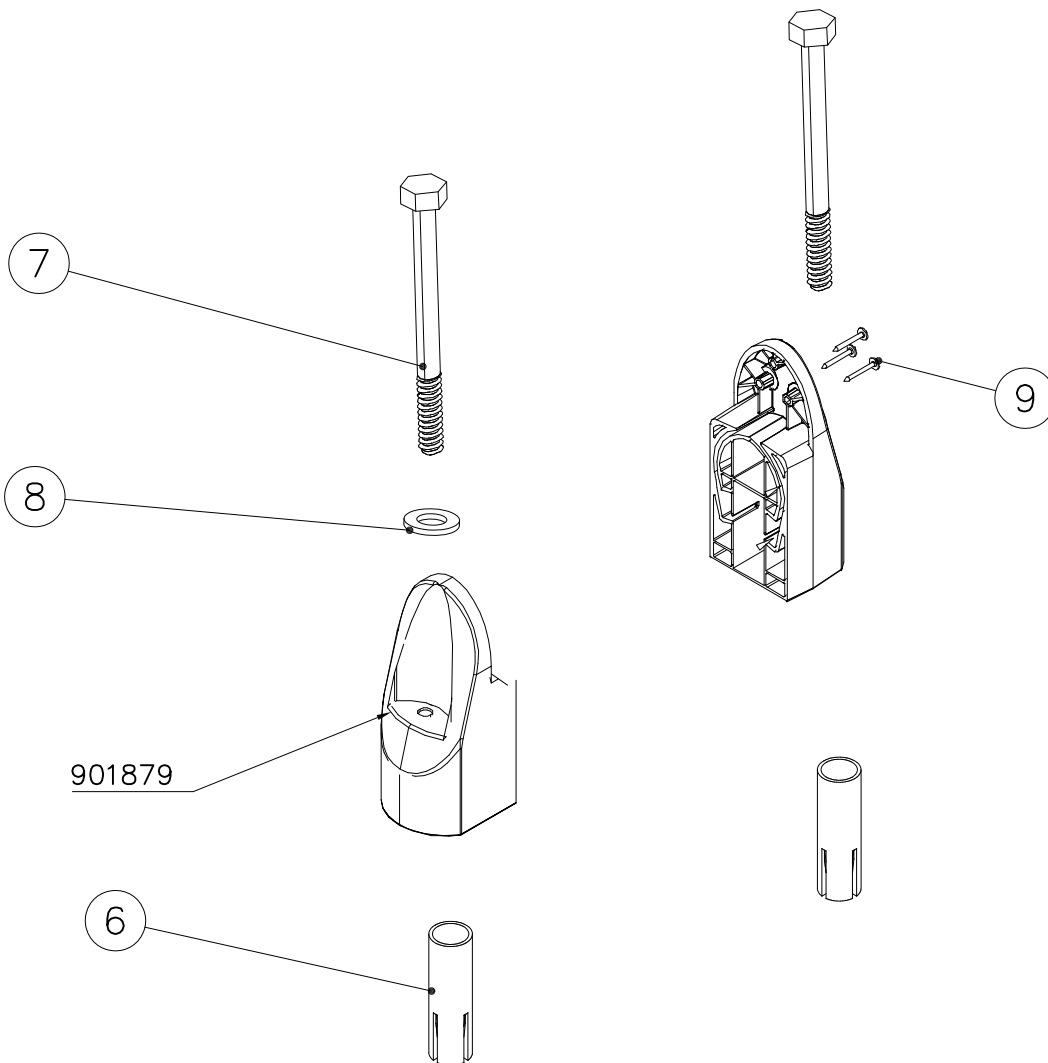

DET 1

DET 2

DET 3

DET 4

DET 5

LAPPSET

SURFACE FOUNDATION

SLIDE WOOD

DATE: 3.11.2017

4(5)

○ 901879	PCS	⑥ 909509	PCS	⑦ 909139	PCS	⑧ 980154	PCS	⑨ 980128	PCS
	2		2		2		4		6
		M12x50		M12x130		Ø24/13		Ø7x40	

DET 7

Insert sheet metal IN to the plastic cover.

DET 8

① 901920	PCS	② 909628	PCS
	1		4
150x130x130		M10x100	
	PCS		PCS