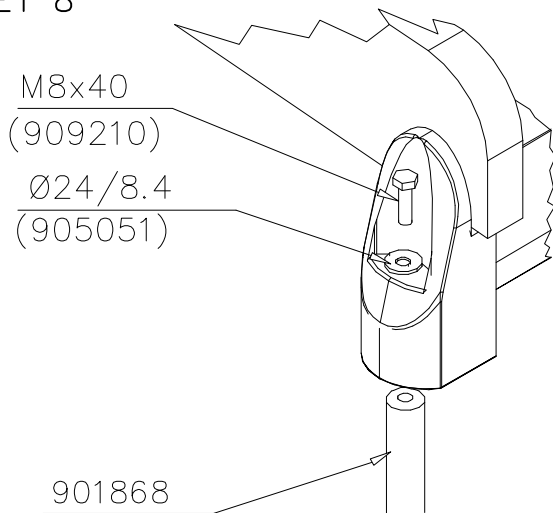

LAPPSET

DEEP FOUNDATION

DATE: 21.9.2016

5(5)

DET 7

Insert sheet metal IN to the plastic cover.

DET 8

DET 9