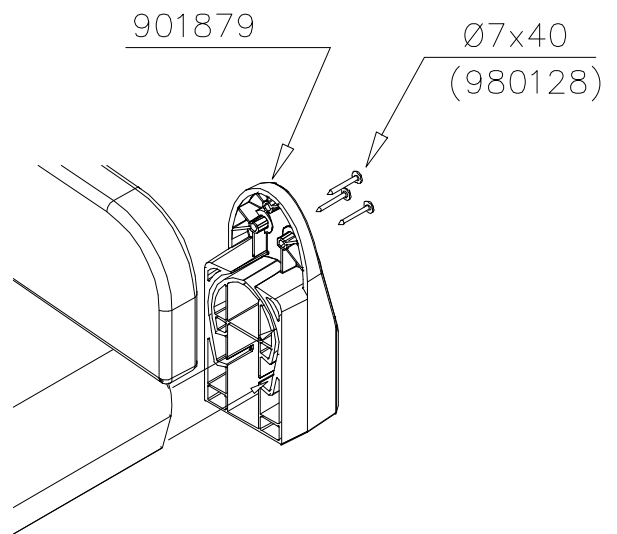

LAPPSET

DEEP FOUNDATION

DATE: 21.9.2016

5(5)

DET 7

Insert sheet metal IN to the plastic cover.

DET 8

DET 9