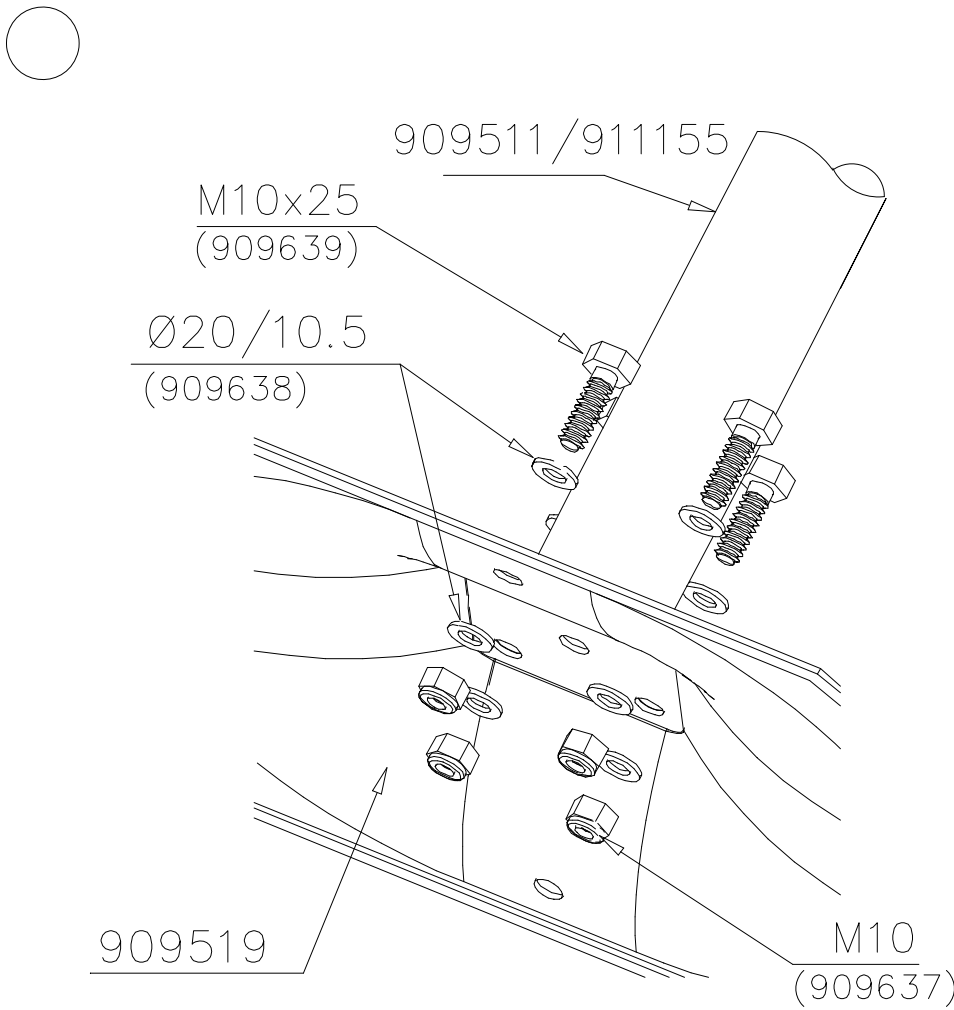

905196 1 pcs

REF: SWING
DATE: 29.6.2022

DET F

DET G

LAPPSET® DEEP FOUNDATION

FOOT

DATE: 15.5.2018

1(1)