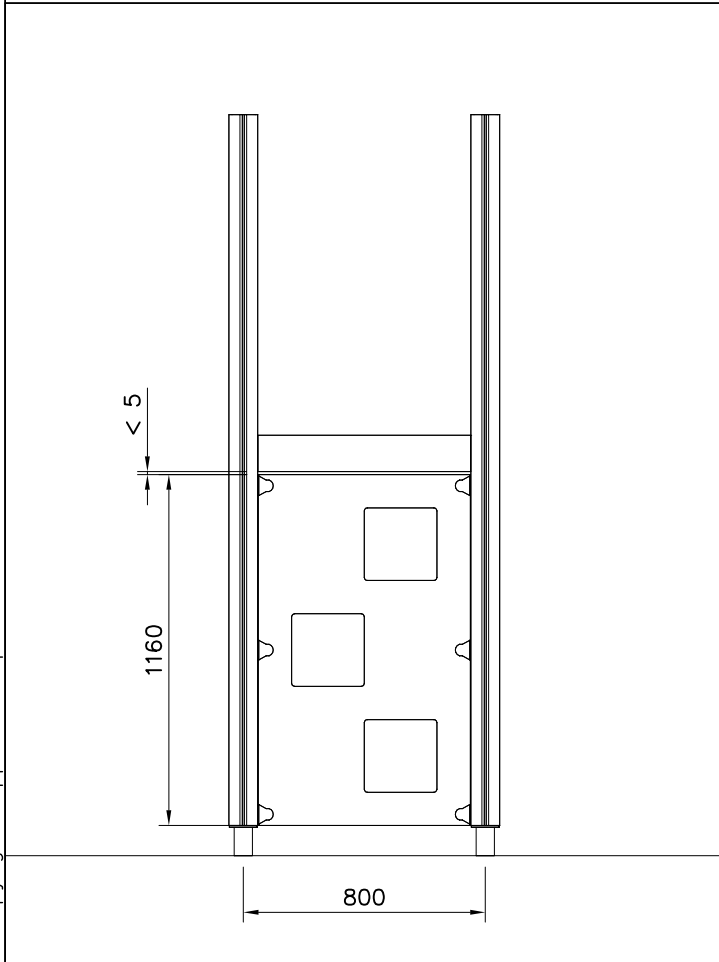

① 903176	PCS	② 909852	PCS
	6		6
		M8x30	
③ 909256	PCS	④ 909633	PCS
	6		6
Ø16/8.4x1.6		M8	
⑤ 980123	PCS		PCS
	6		
Ø7x60			
	PCS		PCS

WALL OPTIONS		
706507	706507-701	BLUE
	706507-702	YELLOW
	706507-703	LIME
	706507-704	DARK GRAY
	706507-705	LIGHT GRAY
	706507-706	RED
	706507-707	GREEN
	706507-708	FUXIA
20x702x1160