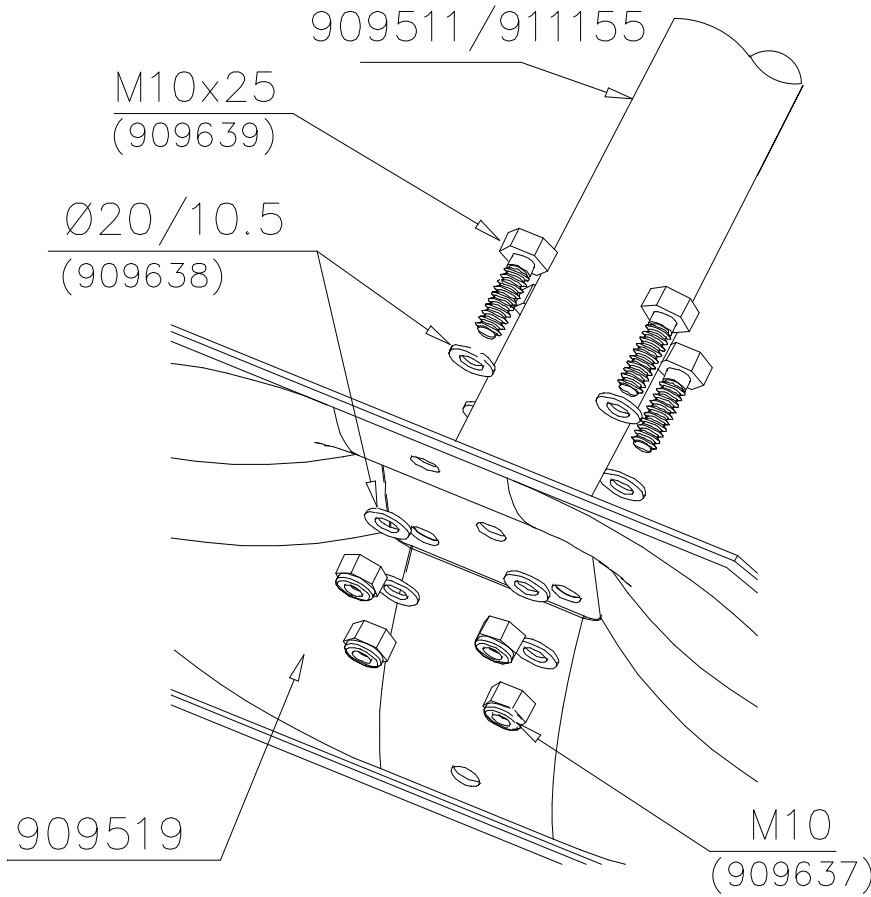

Product label is delivered by one of following ways:**1) Metal product label and screws**

- Fasten the label with screws.

2) Label sticker

- Clean the painted metal or plywood surface from dirt and moisture. Fasten the sticker as shown in the figure 2.
- Note. Do not attach the sticker to rough surfaced laminate or painted wood.

② 905104	PCS		PCS
	4		
 M10	PCS		PCS

905104

LAPPSET® DEEP FOUNDATION

FOOT

DATE: 15.5.2018

1(1)

①	909511	PCS	②	909519	PCS
		1		1	
	90x90x650		50x380x380		

③	909637	PCS	④	909638	PCS
		4		8	
	M10		Ø20/10.5		

⑤	909639	PCS	⑥	905104	PCS
		4		4	
	M10x25		M10		

OPTION FOOT

①	911155	PCS			PCS
		1			
	90x90x650				