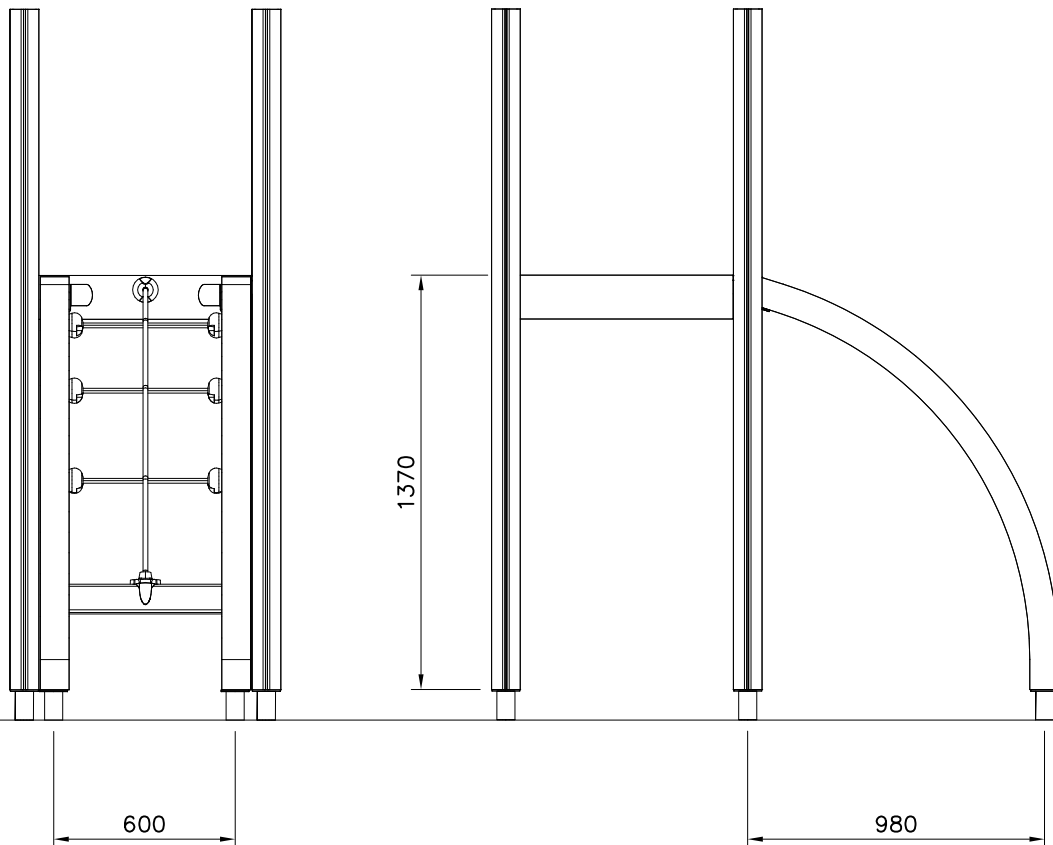

① 706428	PCS	② 706429	PCS
	4		4
15x93x888.5		32x45x705	
③ 900850	PCS	④ 907911	PCS
	8		8
M6		M6x12	
⑤ 980123	PCS	⑥ 980128	PCS
	8		12
Ø7x60		Ø7x40	
	PCS		PCS
	PCS		PCS

STRIP OPTIONS

706429

32x45x705

706429-602	DARK BROWN
706429-603	LIGHT BROWN
706429-604	LIGHT GRAY