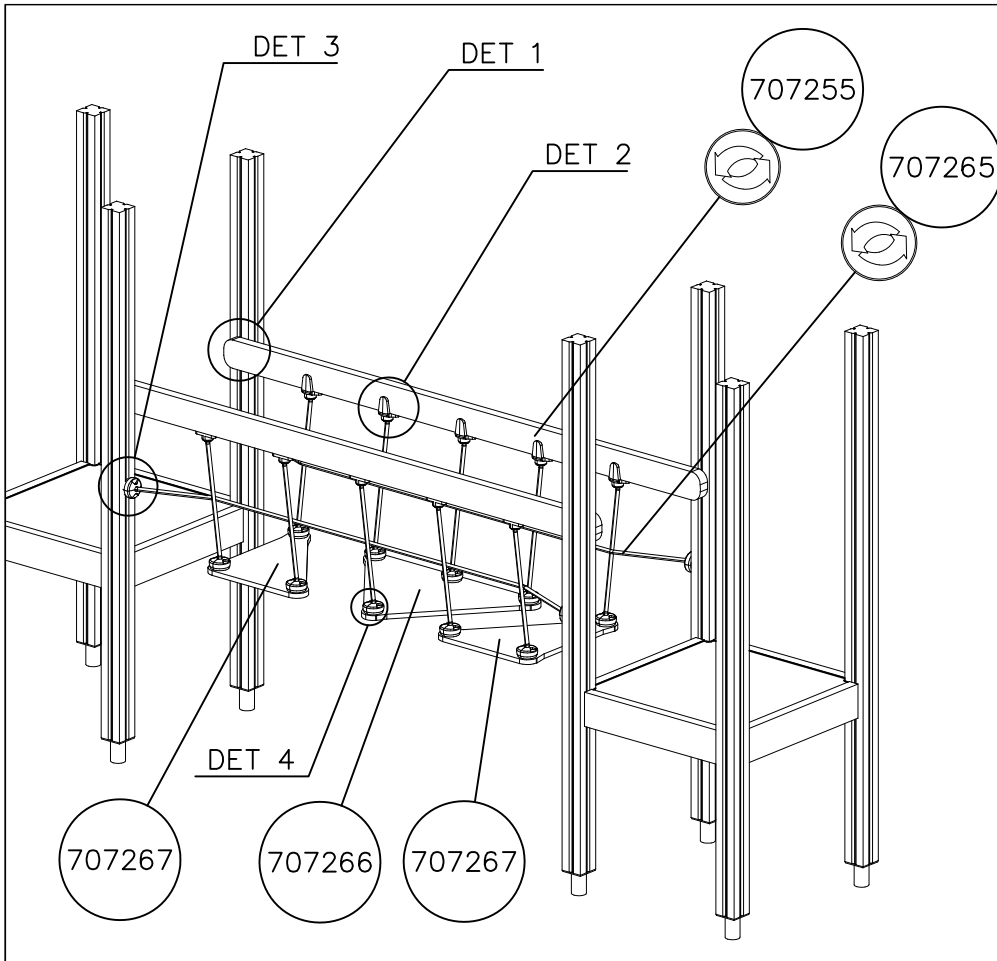

① 706428	PCS	② 706429	PCS
	4		4
15x93x888.5		32x45x705	
③ 900850	PCS	④ 907911	PCS
	8		8
M6		M6x12	
⑤ 980123	PCS	⑥ 980128	PCS
	8		12
Ø7x60		Ø7x40	
	PCS		PCS
	PCS		PCS

STRIP OPTIONS

706429

32x45x705

706429-602	DARK BROWN
706429-603	LIGHT BROWN
706429-604	LIGHT GRAY