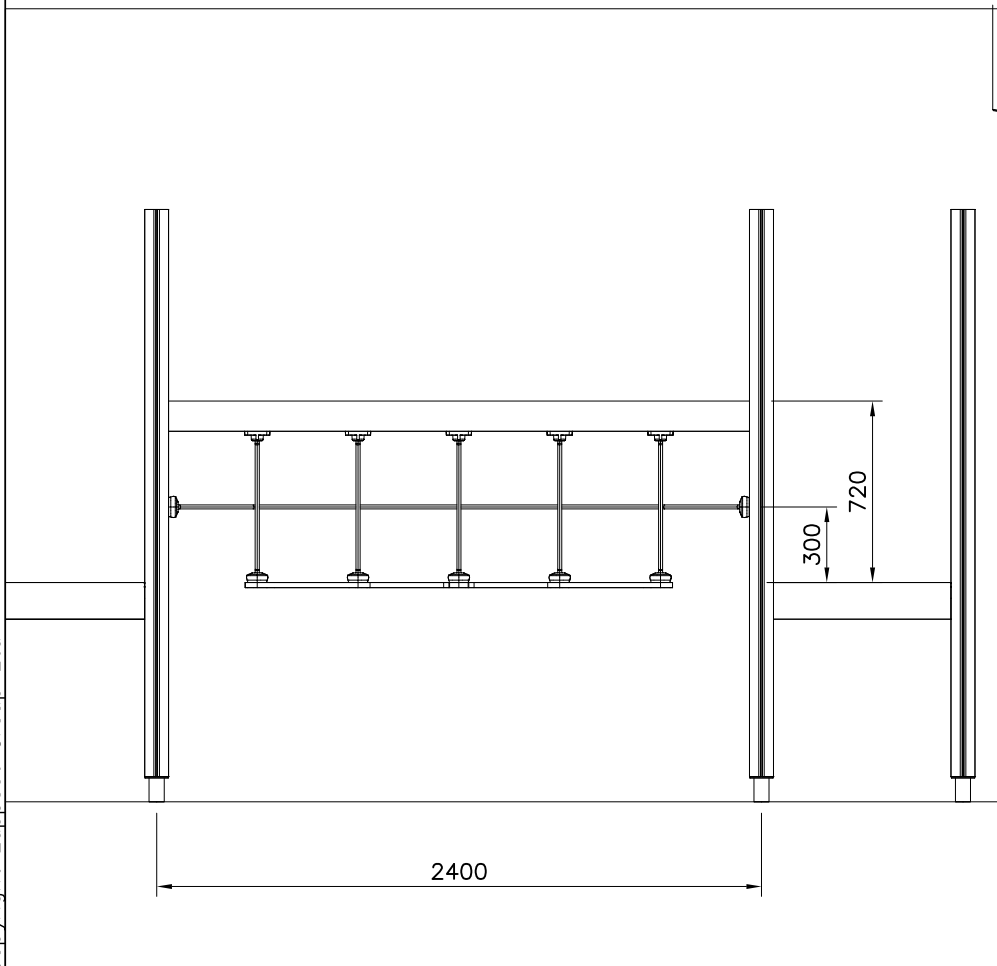

① 707255	PCS	② 707265	PCS
	2		2
45x120x2480		2375x600	
③ 707266	PCS	④ 707267	PCS
	1		2
20x584x895		20x584x495	
⑤ 909232	PCS	⑥ 900240	PCS
	4		8
8x120		8x70	
⑦ 980123	PCS	⑧ 980128	PCS
	20		10
Ø7x60		Ø7x40	
⑨ 909868	PCS	⑩ 980150	PCS
	20		20
M8x50		M8	
⑪ 980151	PCS	⑫ 905083	PCS
	4		4
Ø16/8.4		Ø32	
⑬ 905112	PCS		PCS
	4		
Ø22			
	PCS		PCS