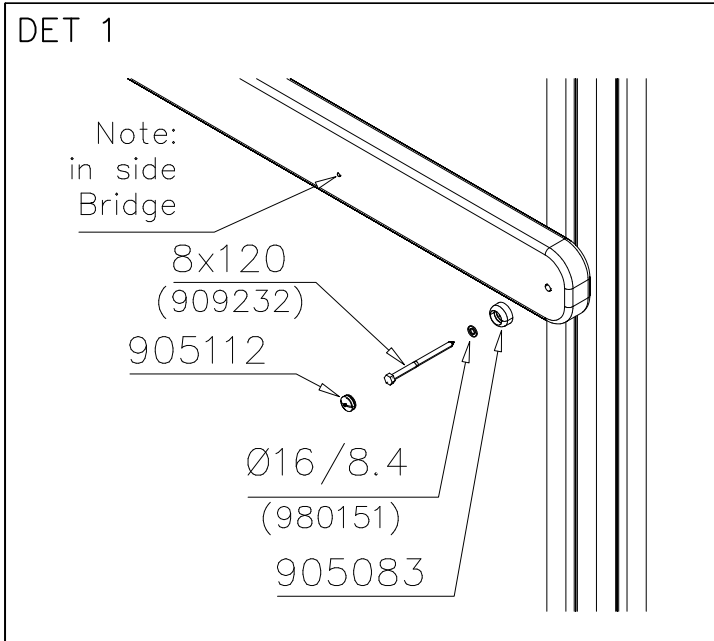

BOOM OPTIONS

707255

45x120x2480

707255-602 DARK BROWN
707255-603 LIGHT BROWN
707255-604 LIGHT GRAY
707255-605 DARK GRAY
707255-606 GRAY
707255-607 RED

707255-608 BLUE
707255-609 GREEN
707255-610 YELLOW
707255-611 LIME
707255-612 FUXIA