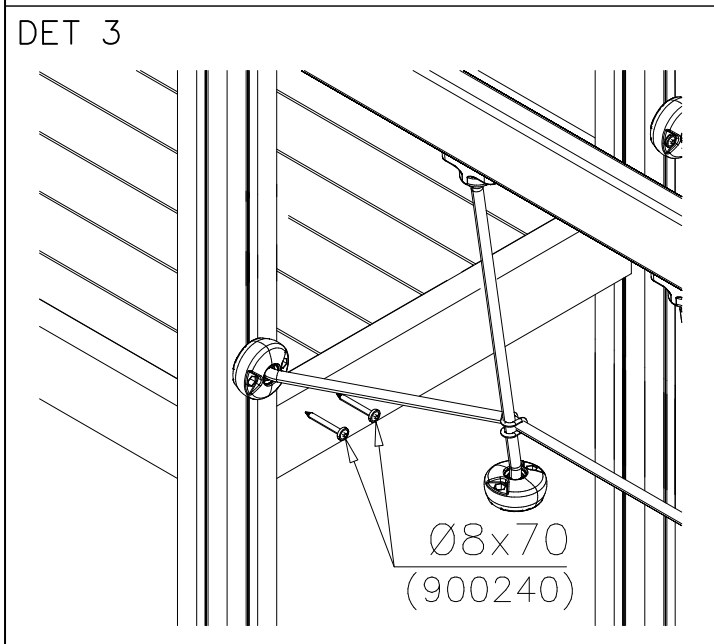

BOOM OPTIONS

707255

45x120x2480

707255-602 DARK BROWN
707255-603 LIGHT BROWN
707255-604 LIGHT GRAY
707255-605 DARK GRAY
707255-606 GRAY
707255-607 RED

707255-608 BLUE
707255-609 GREEN
707255-610 YELLOW
707255-611 LIME
707255-612 FUXIA