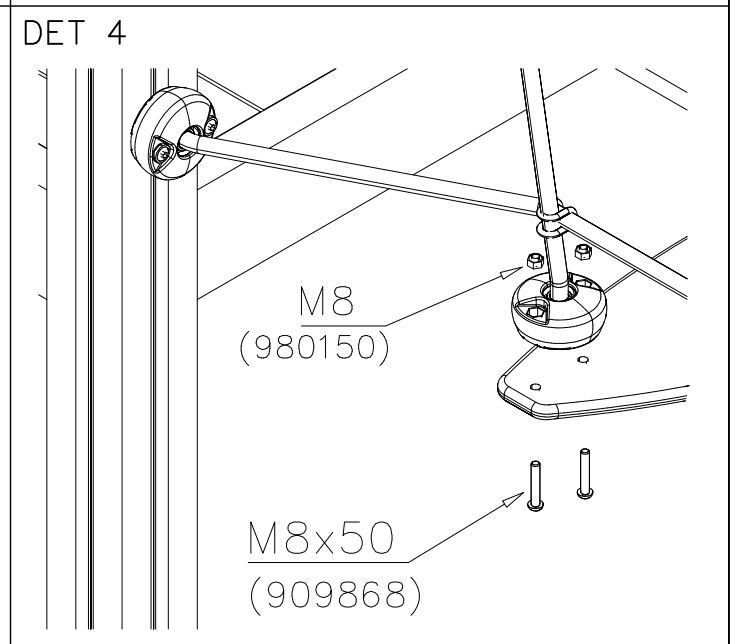

BOOM OPTIONS

707255

45x120x2480

707255-602 DARK BROWN
707255-603 LIGHT BROWN
707255-604 LIGHT GRAY
707255-605 DARK GRAY
707255-606 GRAY
707255-607 RED

707255-608 BLUE
707255-609 GREEN
707255-610 YELLOW
707255-611 LIME
707255-612 FUXIA