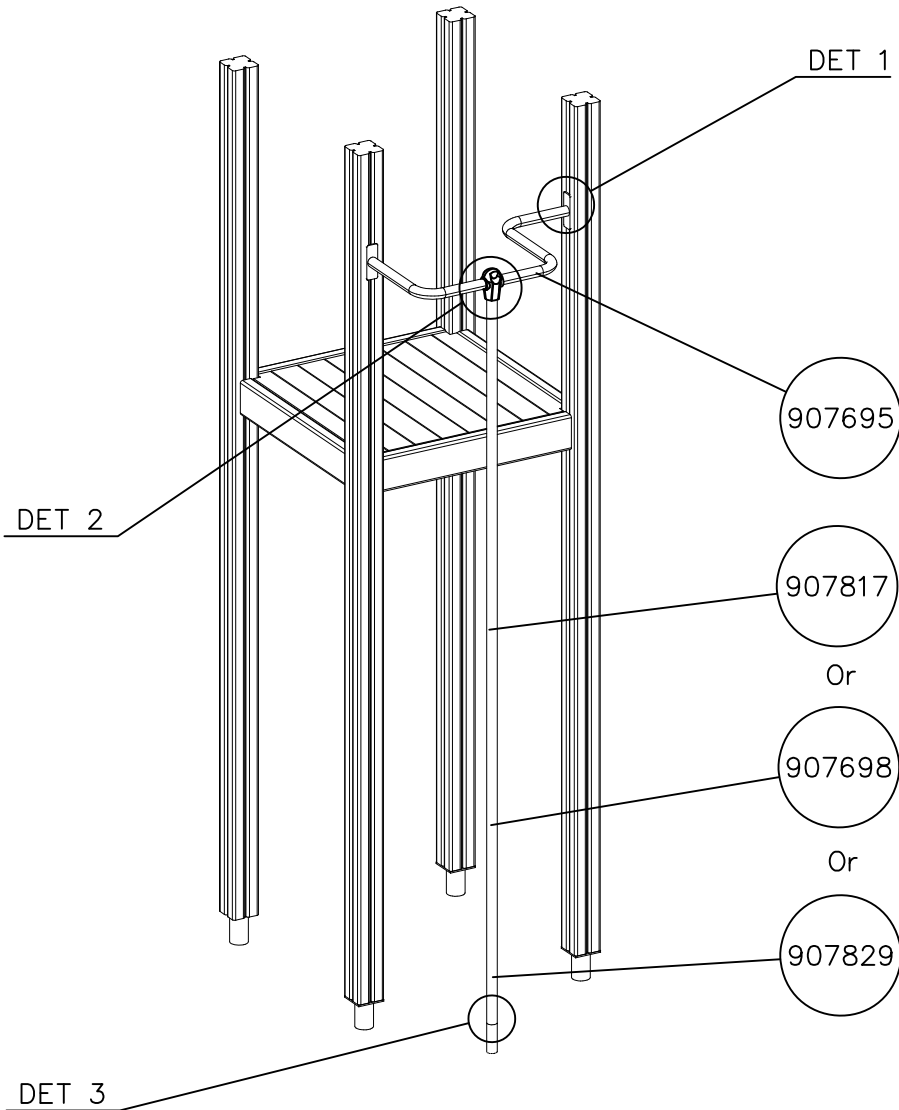

① 900240	PCS	② 900342	PCS
	4		2
Ø8x70		M8x16	
③ 901900	PCS	④ 901939	PCS
	2		1
20.5x36.2x56		M12x70	
⑤ 909850	PCS	⑥ 980150	PCS
	1		1
M8x25		M8	
⑦ 901182	PCS	⑧ 901902	PCS
	1		2
Ø11/M8x40		30.7x60.9x100	
	PCS		PCS
	PCS		PCS
○ 907829	PCS	○ 907698	PCS
	1		1
Ø33,7x1454		Ø33,7x2054	
○ 907817	PCS	○ 907695	PCS
	1		1
Ø33,7x2554