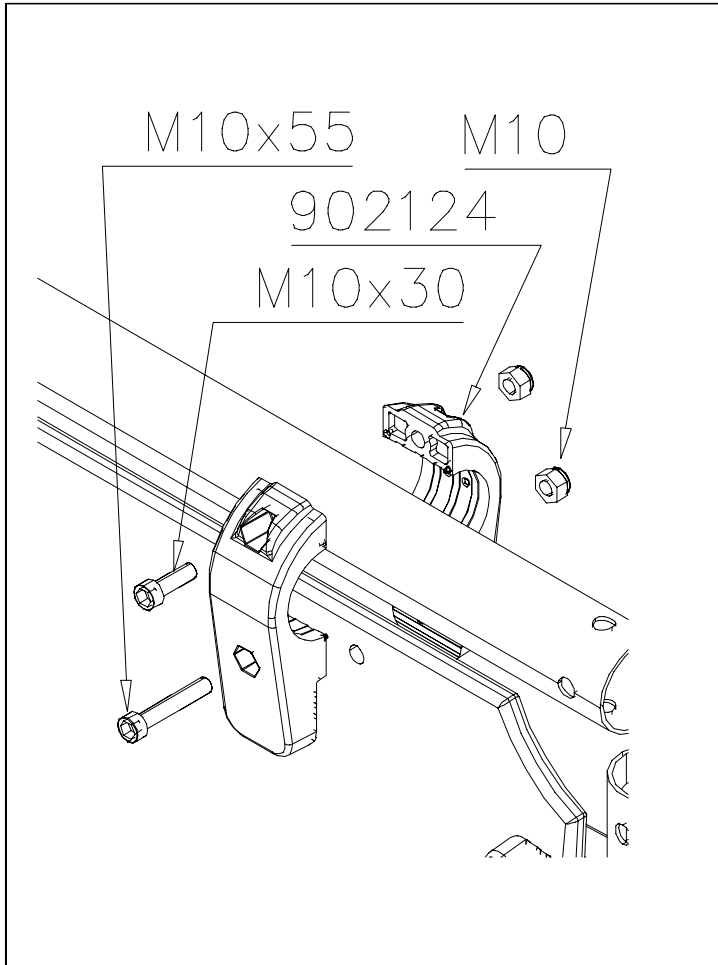

NOTE:
Use a wire marked pairs
of the same junction.

Huom!
Käytä langalla merkittyä
paria samassa liitoksessa.