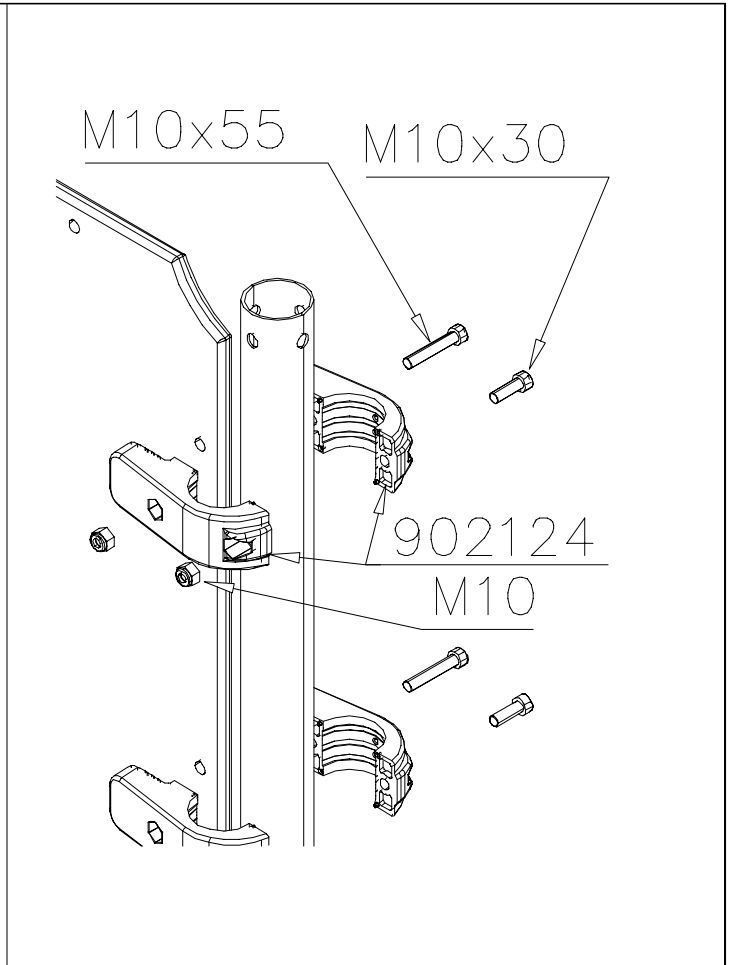

NOTE:
Use a wire marked pairs
of the same junction.

Huom!
Käytä langalla merkittyä
paria samassa liitoksessa.