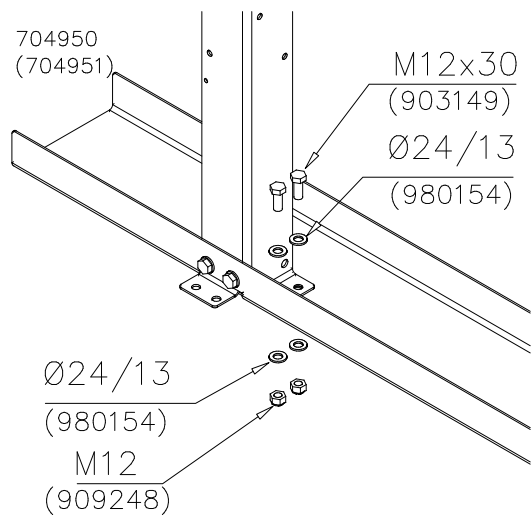

 <p>The drawing is a cross-sectional view of a window frame assembly. It shows a vertical frame element on the left and a horizontal frame element on top. A dimension line indicates a height of 25 units for a specific part of the frame. Another dimension line indicates a width of 300 units for the horizontal frame element. The drawing also shows the frame's connection to a wall and the presence of insulation or a sealant.</p>		

⑨	905772	PCS	⑩	905787	PCS
		1			2
				5x20	

⑪	905788	PCS	⑫	905794	PCS
		4			1
	5x20			710x1600x2170	

⑬	909203	PCS	⑭	903093	PCS	⑮	909633	PCS
		2			4			2
	M8x75			Ø8x90			M8	

⑯	980106	PCS	⑰	980123	PCS
		36			8
	Ø5x40			Ø7x60	

⑱	980160	PCS	⑳	905827	PCS	㉑	902487	PCS
		8			8			1
	M8			M8x20			65x65	

㉒	702286	PCS	㉓	909506	PCS
		1			4
	90x50			Ø3,5x13	

DET 1

DET 2

DET 3

DET 4

DET 5

DET 6

DET 7

DET 8

DET 9

DET 10

DET 11

DET 12

DET 13

① 902433	PCS	② 902299	PCS
	1		1
③ 903149	PCS	④ 909248	PCS
	4		4
M12x30		M12	
⑤ 980154	PCS	⑥ 900240	PCS
	8		6
Ø24/13		Ø8x70	
	PCS		PCS