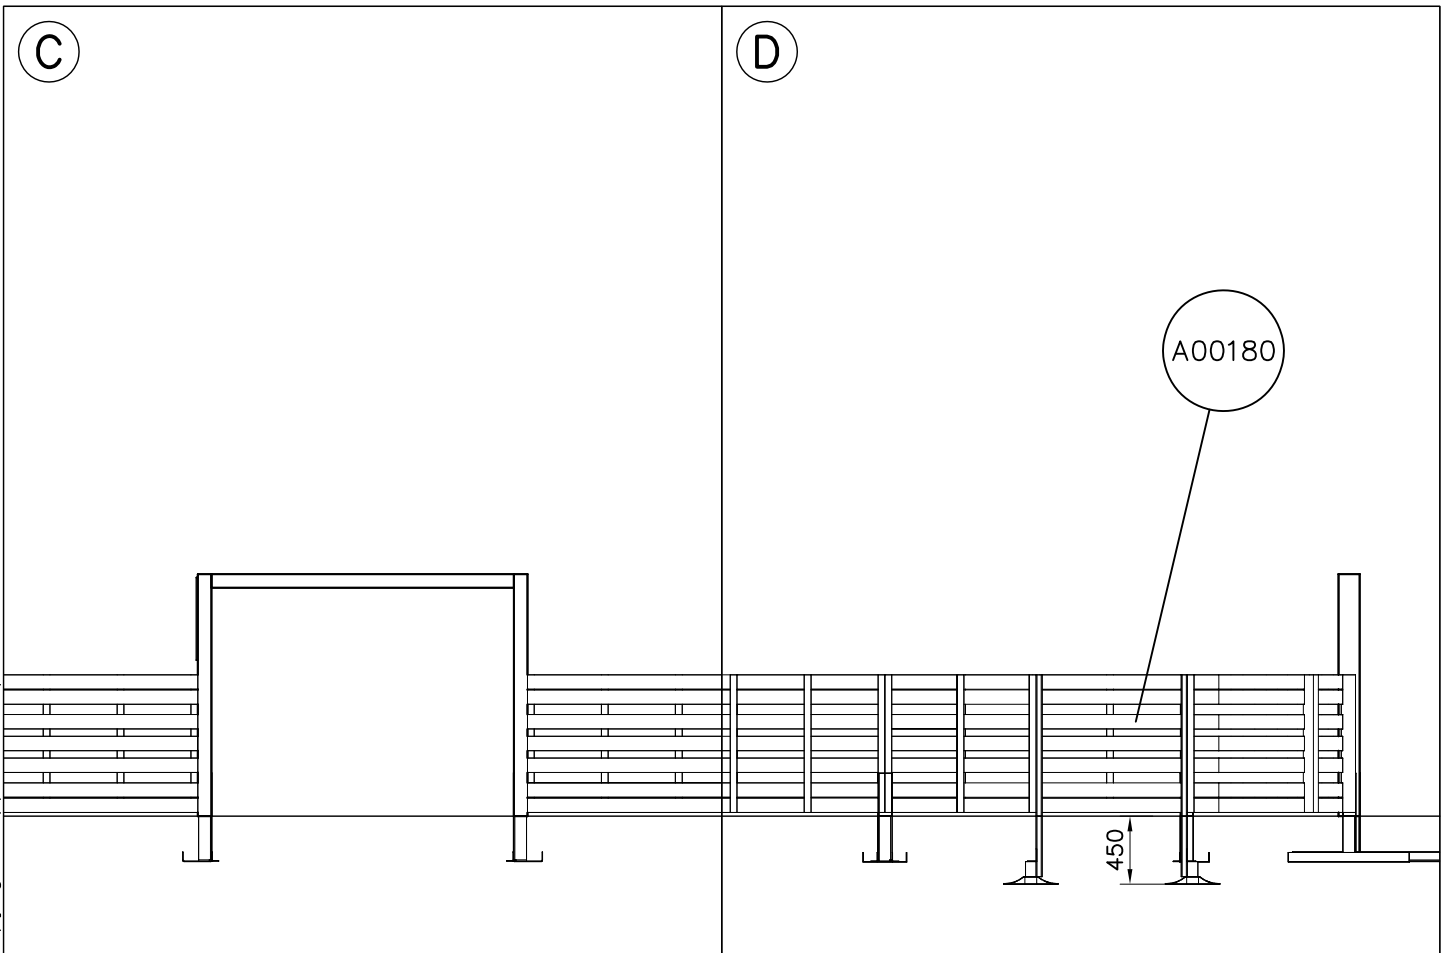

DATE: 25.9.2017

1:50