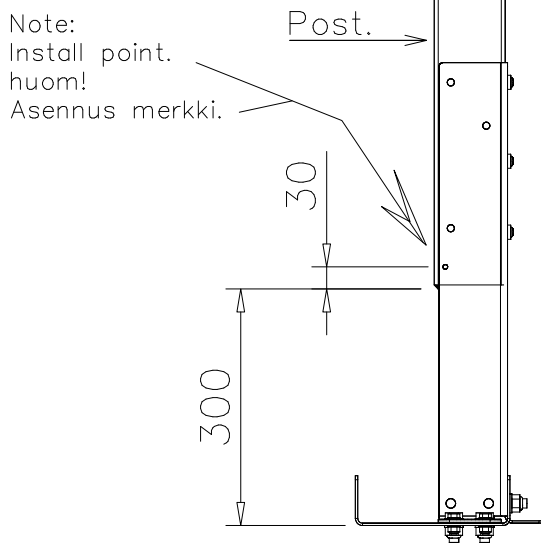

 <p>The drawing is a cross-sectional view of a window frame assembly. It shows a vertical frame element on the left and a horizontal frame element on top. A dimension line indicates a height of 25 units for a specific part of the frame. Another dimension line indicates a width of 300 units for the horizontal frame element. The drawing also shows the frame's connection to a wall and the presence of insulation or a sealant.</p>		

⑱	980160	PCS	⑳	905827	PCS	㉑	902487	PCS
		8			8			1
	M8			M8x20			65x65	

㉒	702286	PCS	㉓	909506	PCS
		1			4
	90x50			Ø3,5x13	

DET 1

DET 2

DET 3

DET 4

DET 5

DET 6