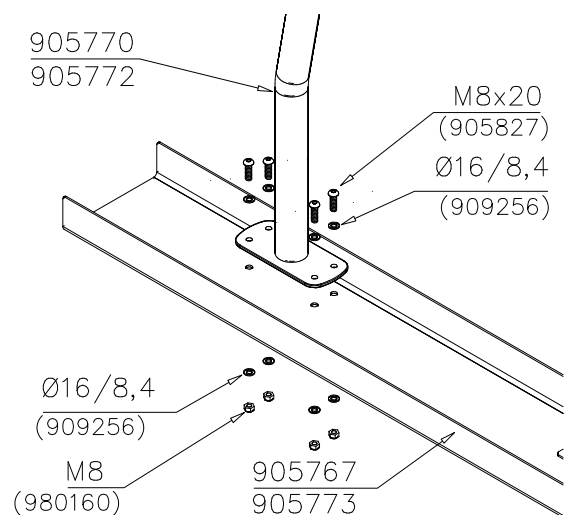

 <p>The drawing is a cross-sectional view of a window frame assembly. It shows a vertical frame element on the left and a horizontal frame element on top. A dimension line indicates a height of 25 units for a specific part of the frame. Another dimension line indicates a width of 300 units for the horizontal frame element. The drawing also shows the frame's connection to a wall and the presence of insulation or a sealant.</p>		

⑨	905772	PCS	⑩	905787	PCS
		1			2
				5x20	

⑪	905788	PCS	⑫	905794	PCS
		4			1
	5x20			710x1600x2170	

⑬	909203	PCS	⑭	903093	PCS	⑮	909633	PCS
		2			4			2
	M8x75			Ø8x90			M8	

⑯	980106	PCS	⑰	980123	PCS
		36			8
	Ø5x40			Ø7x60	

⑱	980160	PCS	⑳	905827	PCS	㉑	902487	PCS
		8			8			1
	M8			M8x20			65x65	

㉒	702286	PCS	㉓	909506	PCS
		1			4
	90x50			Ø3,5x13	

DET 1

DET 2

DET 3

DET 4

DET 5

DET 6

DET 7

DET 8

DET 9

DET 10

DET 11

DET 12

DET 13

① 902433	PCS	② 902299	PCS
	1		1
③ 903149	PCS	④ 909248	PCS
	4		4
M12x30		M12	
⑤ 980154	PCS	⑥ 900240	PCS
	8		6
Ø24/13		Ø8x70	
	PCS		PCS