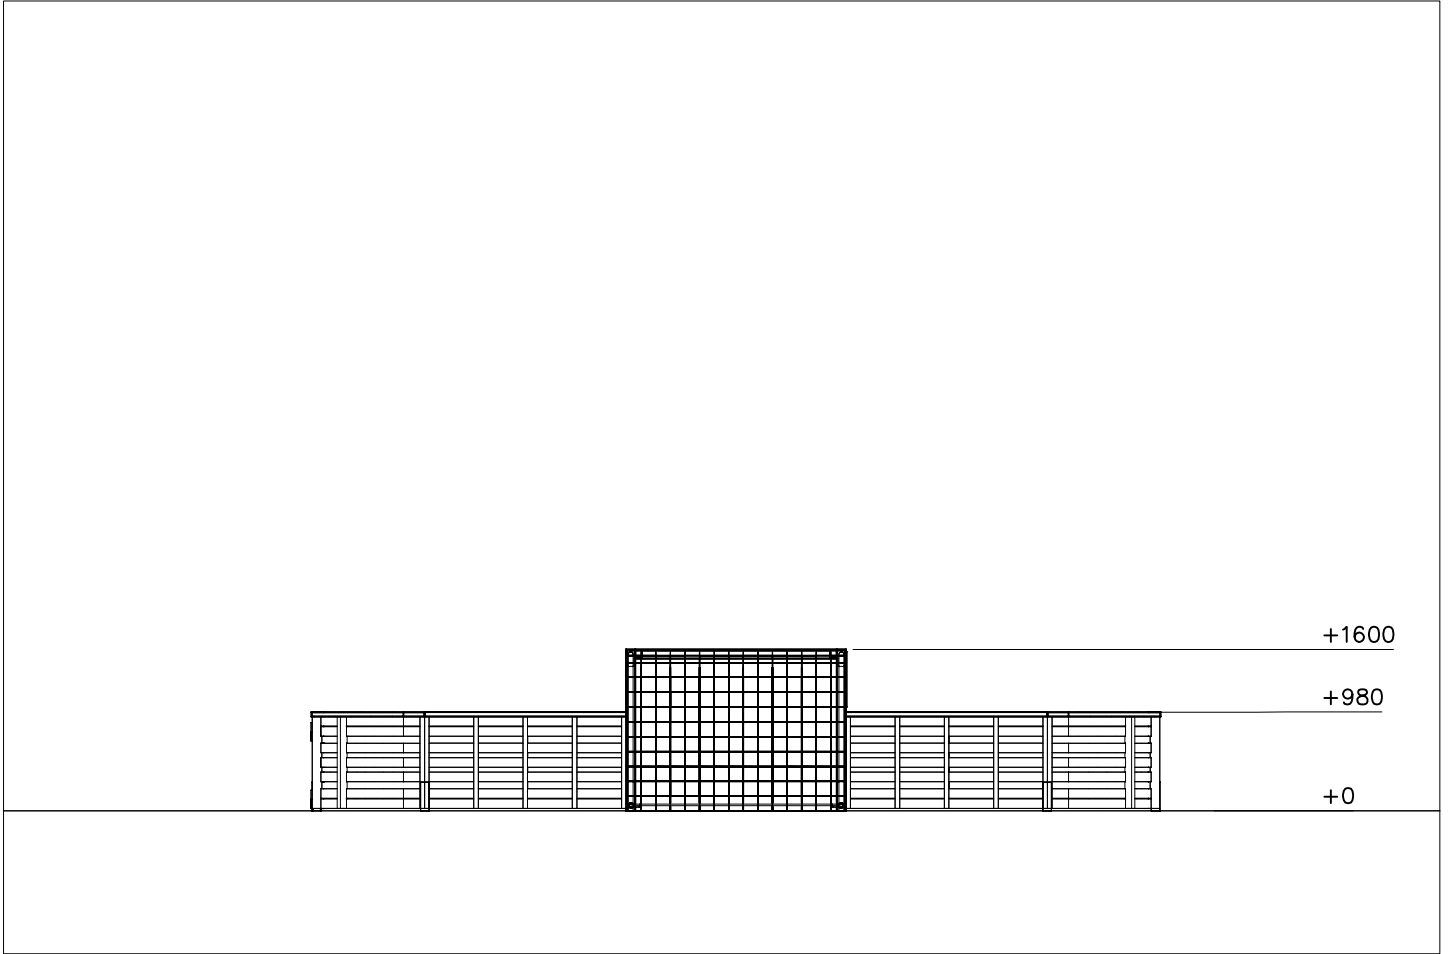

 <p>The drawing is a cross-sectional view of a window frame assembly. It shows a vertical frame element on the left and a horizontal frame element on top. A dimension line indicates a height of 25 units for a specific part of the frame. Another dimension line indicates a width of 300 units for the horizontal frame element. The drawing also shows the frame's connection to a wall and the presence of insulation or a sealant.</p>		

<p>DET 1</p>  <p>M8 Ø24/8.4 M8x75</p>	<p>DET 2</p>  <p>8x70</p>	<p>DET 3</p>  <p>902434 Ø7x40 Ø4x50 20</p>	<p>DET 4</p>  <p>902434 Ø7x40 Ø4x50 20</p>
<p>DET 5</p>  <p>702269 Ø5x30</p>			

DATE: 25.9.2017

1:50

DATE: 25.9.2017

1:50

①	704948	PCS	②	704949	PCS
		1			2
	70x90x2000			90x140x1600	

③	704950	PCS	④	704951	PCS
		1			1

⑤	704953	PCS	⑥	980151	PCS
		1			4
	Ø16x2090			Ø16/8.4	

⑦	905112	PCS	⑧	905770	PCS
		2			1
	Ø22				