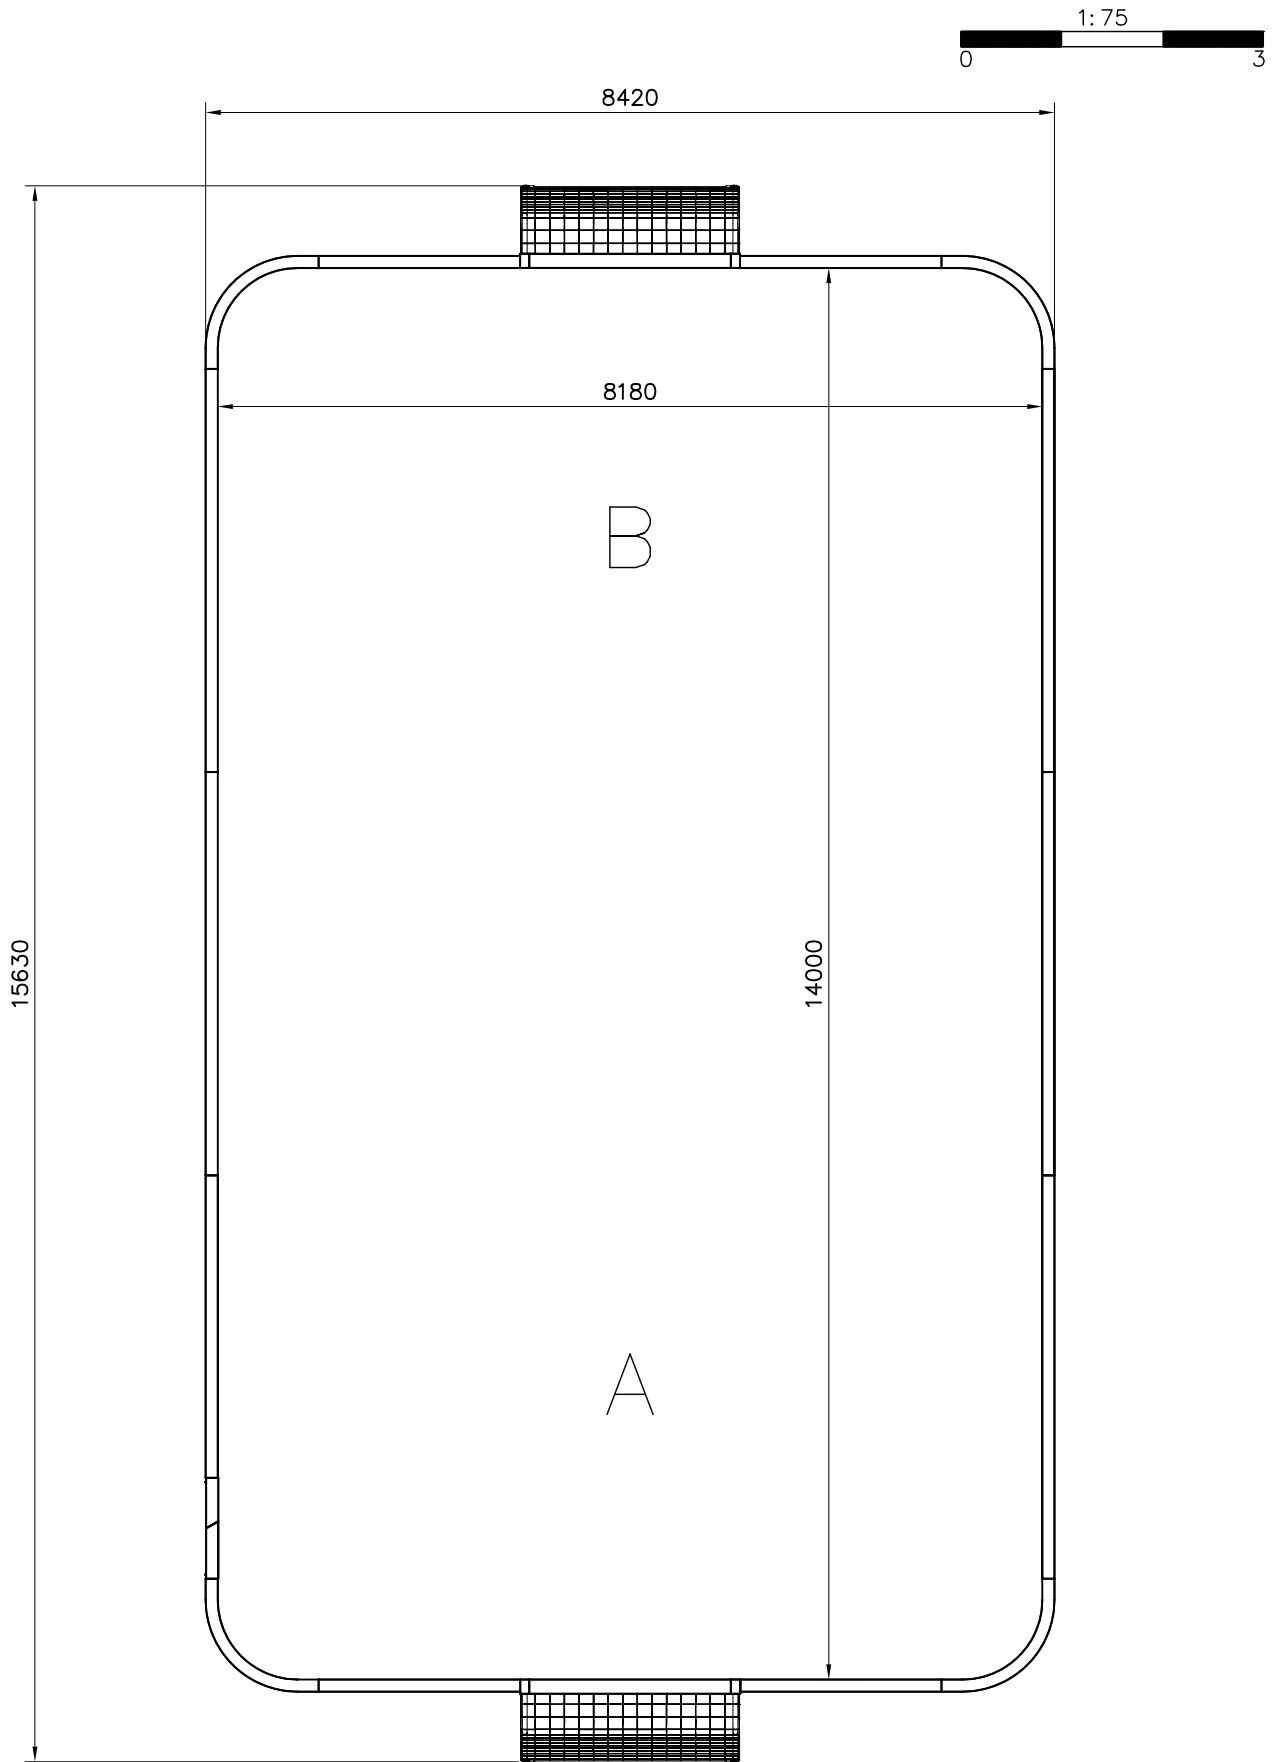

 <p>The drawing is a cross-sectional view of a window frame assembly. It shows a vertical frame element on the left and a horizontal frame element on top. A dimension line indicates a height of 25 units for a specific part of the frame. Another dimension line indicates a width of 300 units for the horizontal frame element. The drawing also shows the frame's connection to a wall and the presence of insulation or a sealant.</p>		

<p>DET 1</p>  <p>M8 Ø24/8.4 M8x75</p>	<p>DET 2</p>  <p>8x70</p>	<p>DET 3</p>  <p>902434 Ø7x40 Ø4x50 20</p>	<p>DET 4</p>  <p>902434 Ø7x40 Ø4x50 20</p>
<p>DET 5</p>  <p>702269 Ø5x30</p>			

DATE: 25.9.2017