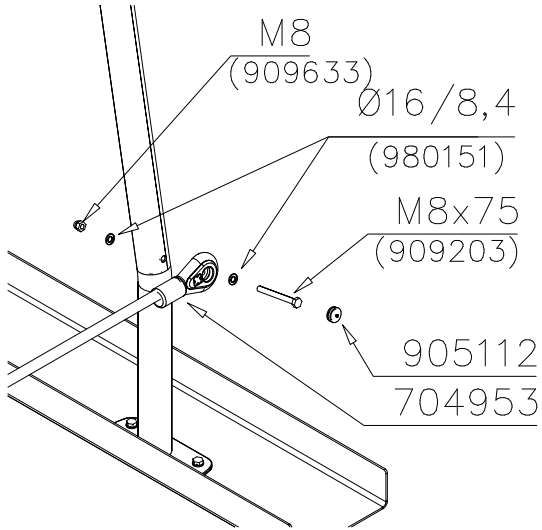

 <p>The drawing is a cross-sectional view of a window frame assembly. It shows a vertical frame element on the left and a horizontal frame element on top. A dimension line indicates a height of 25 units for a specific part of the frame. Another dimension line indicates a width of 300 units for the horizontal frame element. The drawing also shows the frame's connection to a wall and the presence of insulation or a sealant.</p>		

⑨	905772	PCS	⑩	905787	PCS
		1			2
				5x20	

⑪	905788	PCS	⑫	905794	PCS
		4			1
	5x20			710x1600x2170	

⑬	909203	PCS	⑭	903093	PCS	⑮	909633	PCS
		2			4			2
	M8x75			Ø8x90			M8	

⑯	980106	PCS	⑰	980123	PCS
		36			8
	Ø5x40			Ø7x60	

⑱	980160	PCS	⑳	905827	PCS	㉑	902487	PCS
		8			8			1
	M8			M8x20			65x65	

㉒	702286	PCS	㉓	909506	PCS
		1			4
	90x50			Ø3,5x13	

DET 1

DET 2

DET 3

DET 4

DET 5

DET 6

DET 7

DET 8

DET 9

DET 10

DET 11

DET 12

DET 13

① 902433	PCS	② 902299	PCS
	1		1
③ 903149	PCS	④ 909248	PCS
	4		4
M12x30		M12	
⑤ 980154	PCS	⑥ 900240	PCS
	8		6
Ø24/13		Ø8x70	
	PCS		PCS