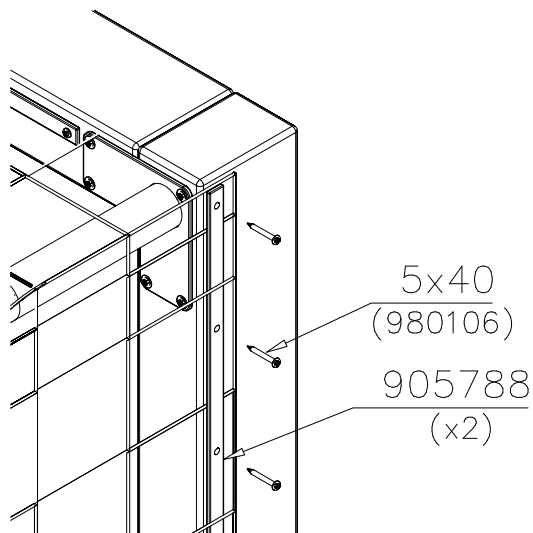

 <p>The drawing is a cross-sectional view of a window frame assembly. It shows a vertical frame element on the left and a horizontal frame element on top. A dimension line indicates a height of 25 units for a specific part of the frame. Another dimension line indicates a width of 300 units for the horizontal frame element. The drawing also shows the frame's connection to a wall and the presence of insulation or a sealant.</p>		

DET 7

DET 8

DET 9

DET 10

DET 11

DET 12

DET 13

① 902433	PCS	② 902299	PCS
	1		1
③ 903149	PCS	④ 909248	PCS
	4		4
M12x30		M12	
⑤ 980154	PCS	⑥ 900240	PCS
	8		6
Ø24/13		Ø8x70	
	PCS		PCS