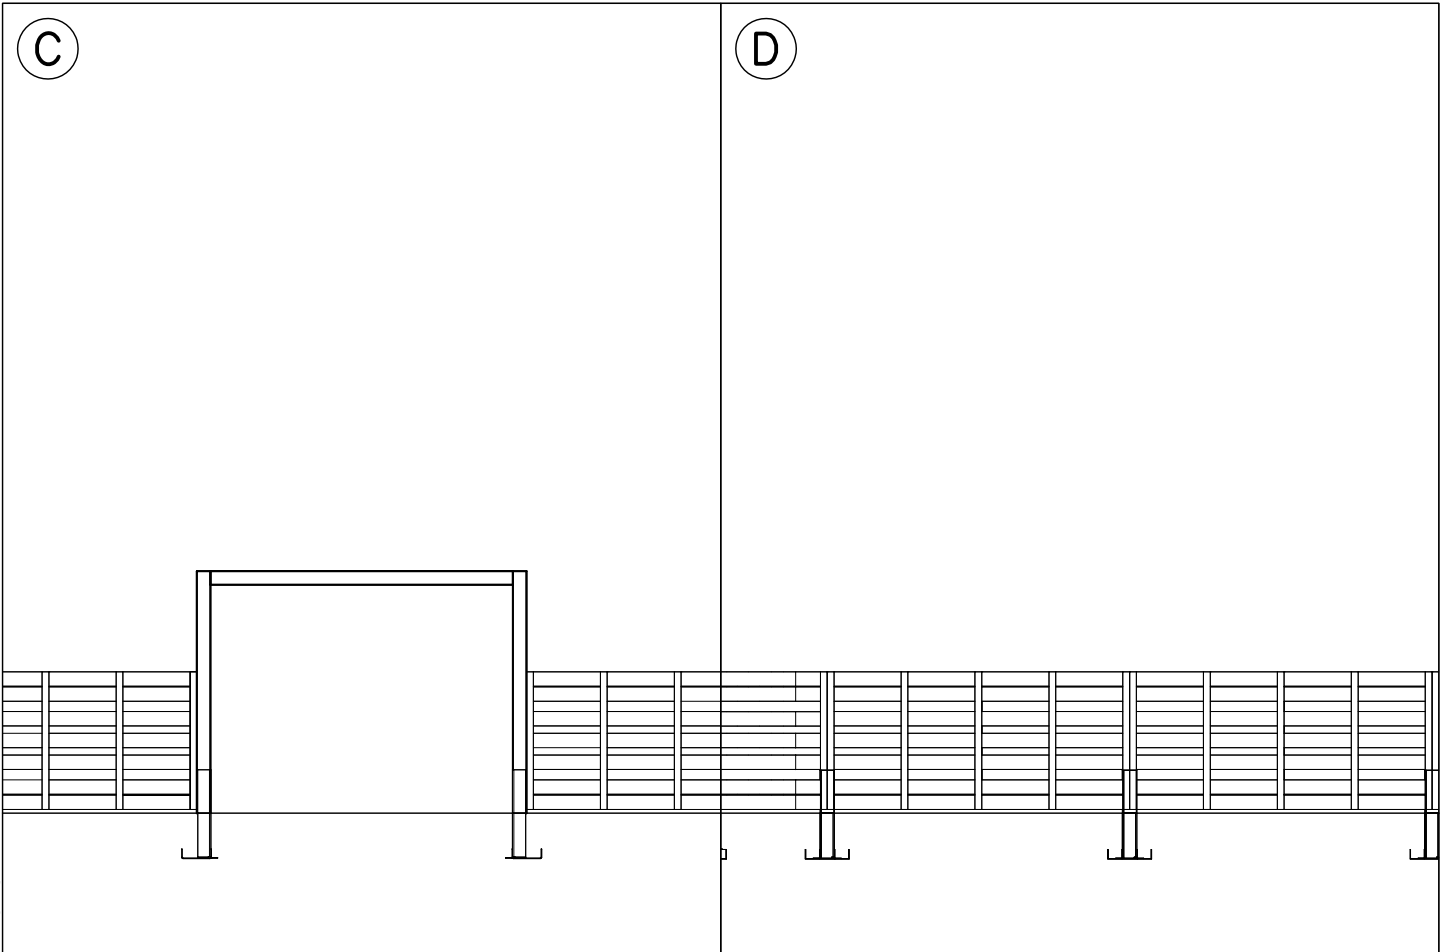

 <p>The drawing is a cross-sectional view of a window frame assembly. It shows a vertical frame element on the left and a horizontal frame element on top. A dimension line indicates a height of 25 units for a specific part of the frame. Another dimension line indicates a width of 300 units for the horizontal frame element. The drawing also shows the frame's connection to a wall and the presence of insulation or a sealant.</p>		

<p>DET 1</p>  <p>M8 Ø24/8.4 M8x75</p>	<p>DET 2</p>  <p>8x70</p>	<p>DET 3</p>  <p>902434 Ø7x40 Ø4x50 20</p>	<p>DET 4</p>  <p>902434 Ø7x40 Ø4x50 20</p>
<p>DET 5</p>  <p>702269 Ø5x30</p>			

DATE: 25.9.2017

1:50

DATE: 25.9.2017

1:50

①	704948	PCS	②	704949	PCS
		1			2
	70x90x2000			90x140x1600	

③	704950	PCS	④	704951	PCS
		1			1

⑤	704953	PCS	⑥	980151	PCS
		1			4
	Ø16x2090			Ø16/8.4	

⑦	905112	PCS	⑧	905770	PCS
		2			1
	Ø22				