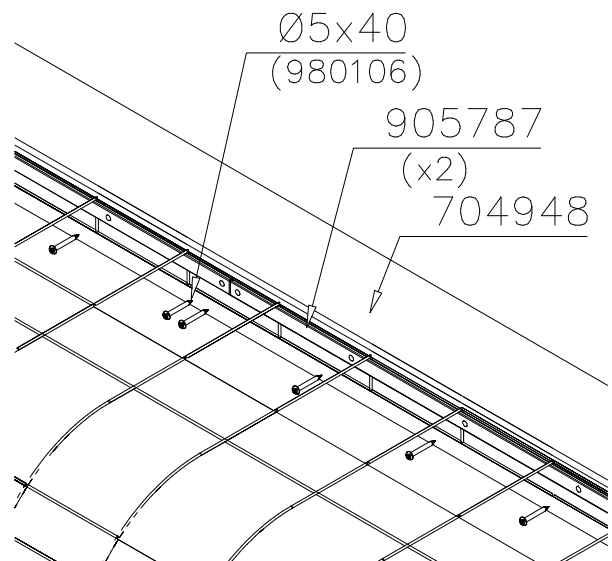

 <p>The drawing is a cross-sectional view of a window frame assembly. It shows a vertical frame element on the left and a horizontal frame element on top. A dimension line indicates a height of 25 units for a specific part of the frame. Another dimension line indicates a width of 300 units for the horizontal frame element. The drawing also shows the frame's connection to a wall and the presence of insulation or a sealant.</p>		

DET 7

DET 8

DET 9

DET 10

DET 11

DET 12

DET 13

① 902433	PCS	② 902299	PCS
	1		1
③ 903149	PCS	④ 909248	PCS
	4		4
M12x30		M12	
⑤ 980154	PCS	⑥ 900240	PCS
	8		6
Ø24/13		Ø8x70	
	PCS		PCS