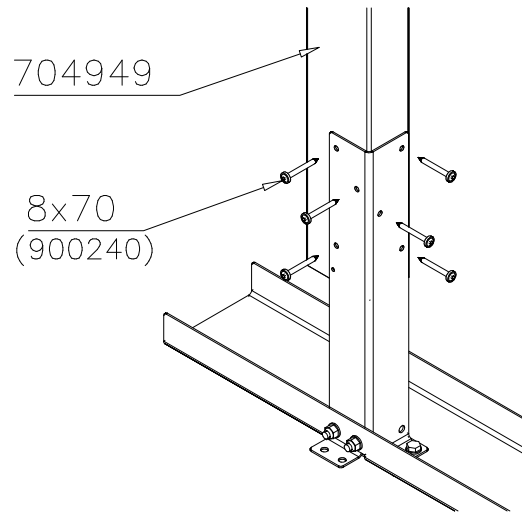

 <p>The drawing is a cross-sectional view of a window frame assembly. It shows a vertical frame element on the left and a horizontal frame element on top. A dimension line indicates a height of 25 units for a specific part of the frame. Another dimension line indicates a width of 300 units for the horizontal frame element. The drawing also shows the frame's connection to a wall and the presence of insulation or a sealant.</p>		

⑱	980160	PCS	⑳	905827	PCS	㉑	902487	PCS
		8			8			1
	M8			M8x20			65x65	

㉒	702286	PCS	㉓	909506	PCS
		1			4
	90x50			Ø3,5x13	

DET 1

DET 2

DET 3

DET 4

DET 5

DET 6