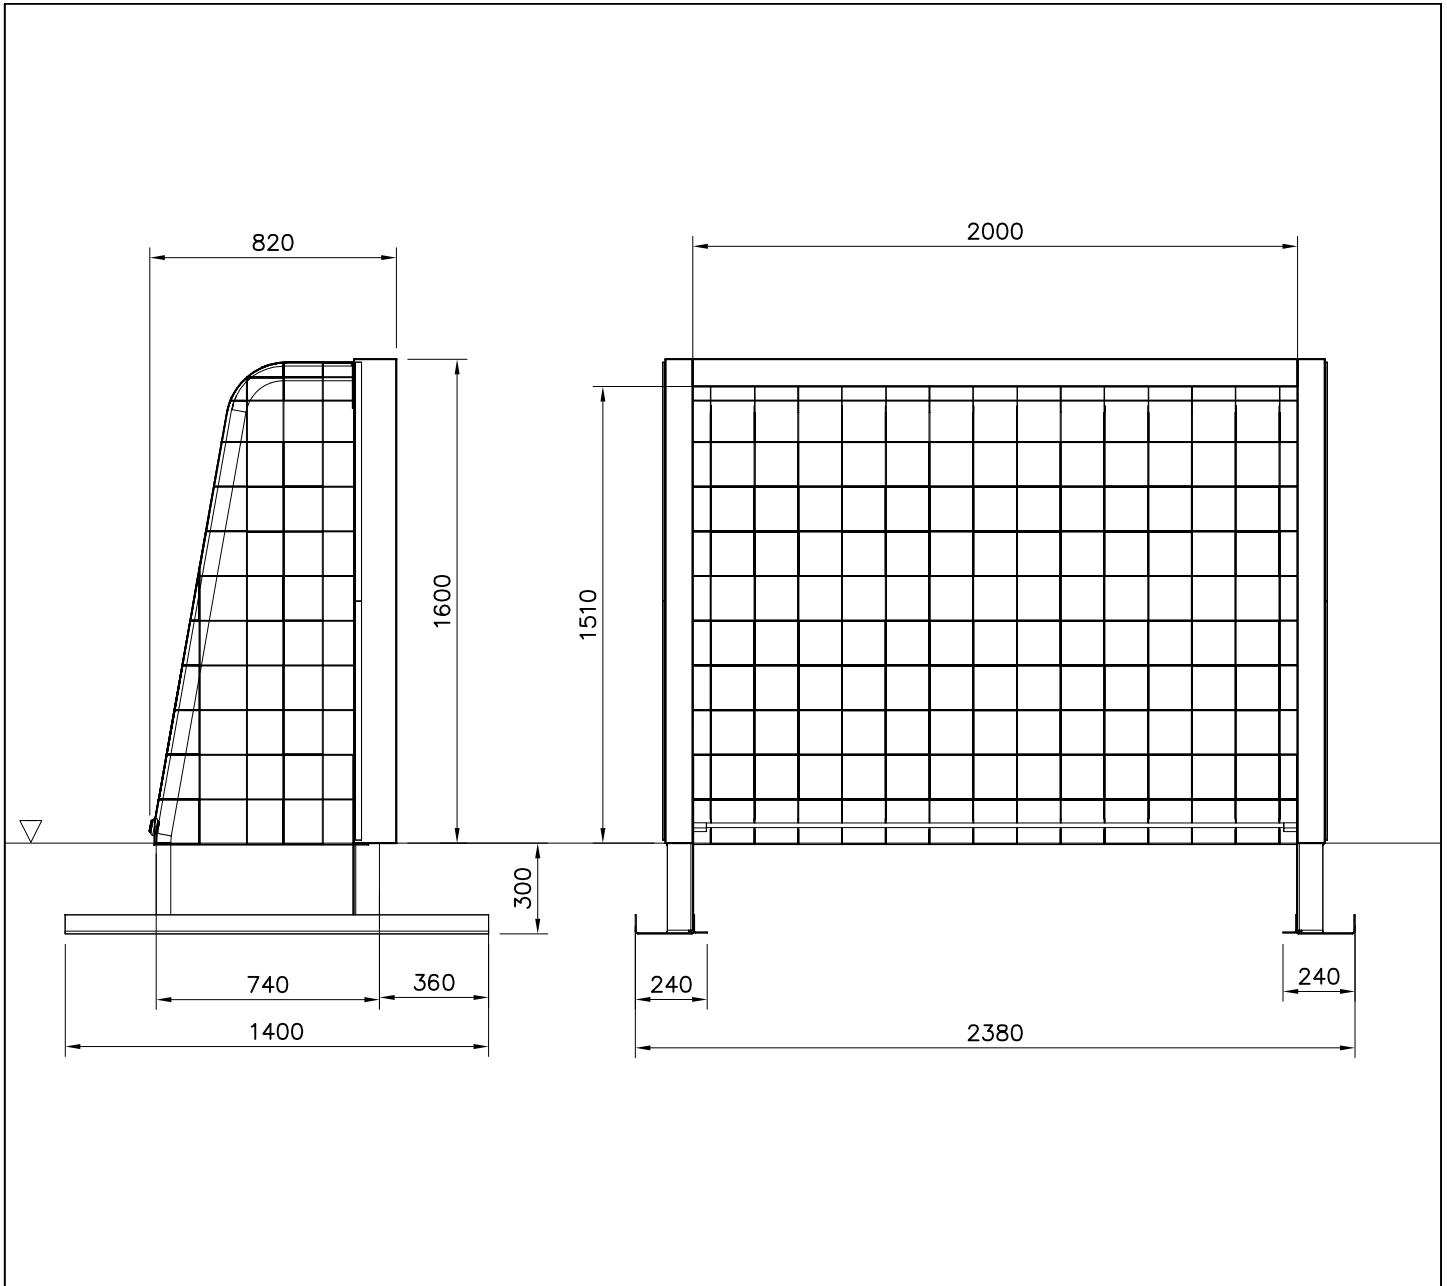

 <p>The drawing is a cross-sectional view of a window frame assembly. It shows a vertical frame element on the left and a horizontal frame element on top. A dimension line indicates a height of 25 units for a specific part of the frame. Another dimension line indicates a width of 300 units for the horizontal frame element. The drawing also shows the frame's connection to a wall and the presence of insulation or a sealant.</p>		

<p>DET 1</p>  <p>M8 Ø24/8.4 M8x75</p>	<p>DET 2</p>  <p>8x70</p>	<p>DET 3</p>  <p>902434 Ø7x40 Ø4x50 20</p>	<p>DET 4</p>  <p>902434 Ø7x40 Ø4x50 20</p>
<p>DET 5</p>  <p>702269 Ø5x30</p>			

DATE: 25.9.2017

⑨	905772	PCS	⑩	905787	PCS
		1			2
				5x20	

⑪	905788	PCS	⑫	905794	PCS
		4			1
	5x20			710x1600x2170	

⑬	909203	PCS	⑭	903093	PCS	⑮	909633	PCS
		2			4			2
	M8x75			Ø8x90			M8	

⑯	980106	PCS	⑰	980123	PCS
		36			8
	Ø5x40			Ø7x60	

⑱	980160	PCS	⑳	905827	PCS	㉑	902487	PCS
		8			8			1
	M8			M8x20			65x65	

㉒	702286	PCS	㉓	909506	PCS
		1			4
	90x50			Ø3,5x13	

DET 1

DET 2

DET 3

DET 4

DET 5

DET 6