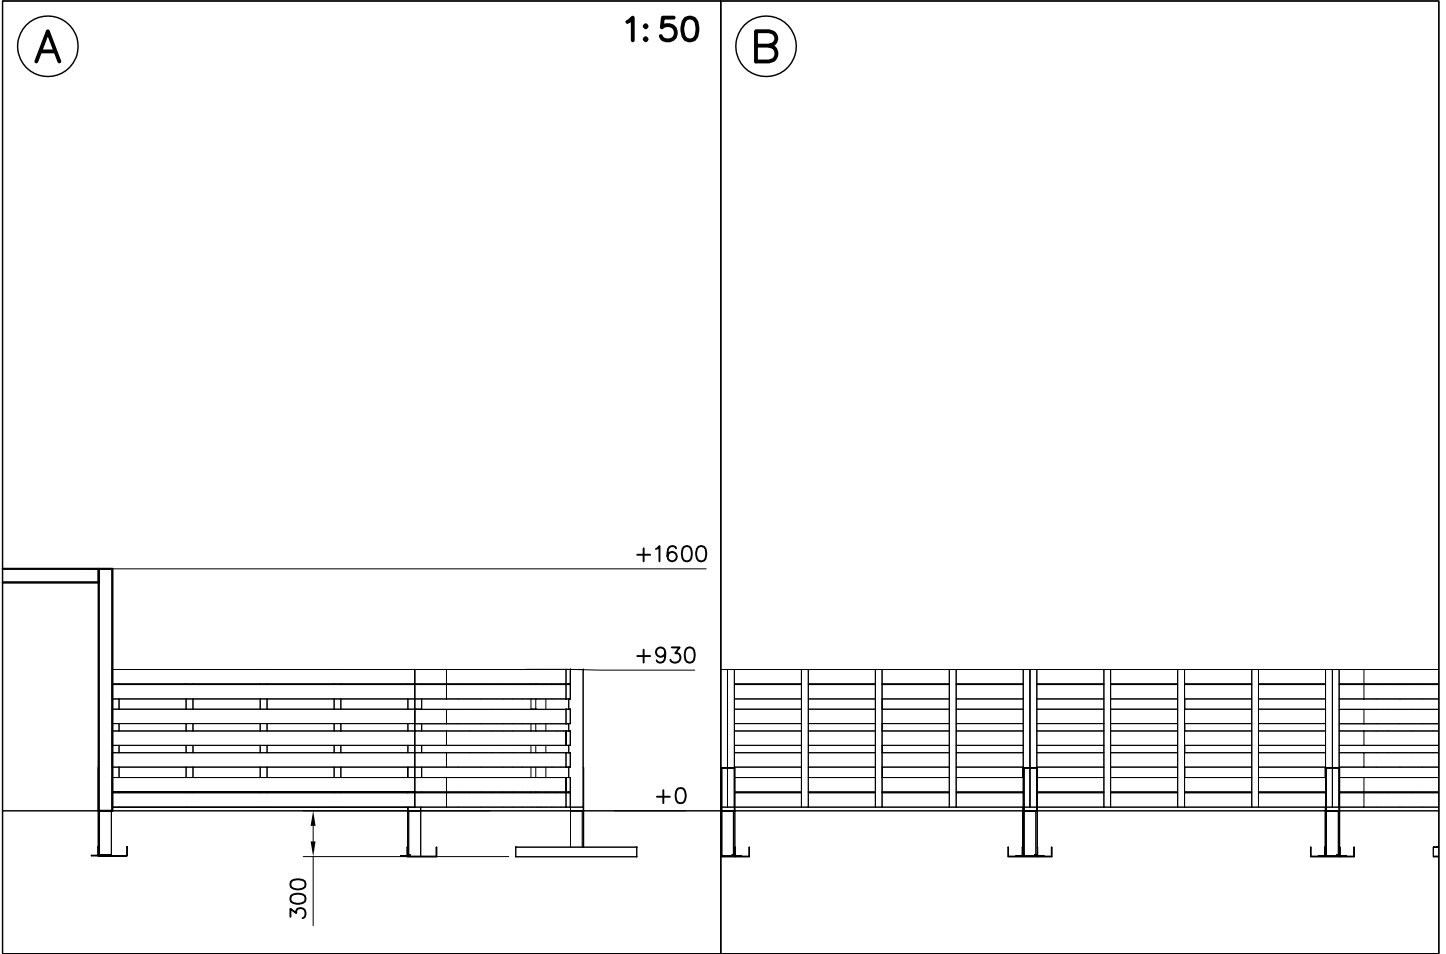

 <p>The drawing is a cross-sectional view of a window frame assembly. It shows a vertical frame element on the left and a horizontal frame element on top. A dimension line indicates a height of 25 units for a specific part of the frame. Another dimension line indicates a width of 300 units for the horizontal frame element. The drawing also shows the frame's connection to a wall and the presence of insulation or a sealant.</p>		

<p>DET 1</p>  <p>M8 Ø24/8.4 M8x75</p>	<p>DET 2</p>  <p>8x70</p>	<p>DET 3</p>  <p>902434 Ø7x40 Ø4x50 20</p>	<p>DET 4</p>  <p>902434 Ø7x40 Ø4x50 20</p>
<p>DET 5</p>  <p>702269 Ø5x30</p>			

DATE: 25.9.2017

1:50

DATE: 25.9.2017

1:50

①	704948	PCS	②	704949	PCS
		1			2
	70x90x2000			90x140x1600	

③	704950	PCS	④	704951	PCS
		1			1

⑤	704953	PCS	⑥	980151	PCS
		1			4
	Ø16x2090			Ø16/8.4	

⑦	905112	PCS	⑧	905770	PCS
		2			1
	Ø22				