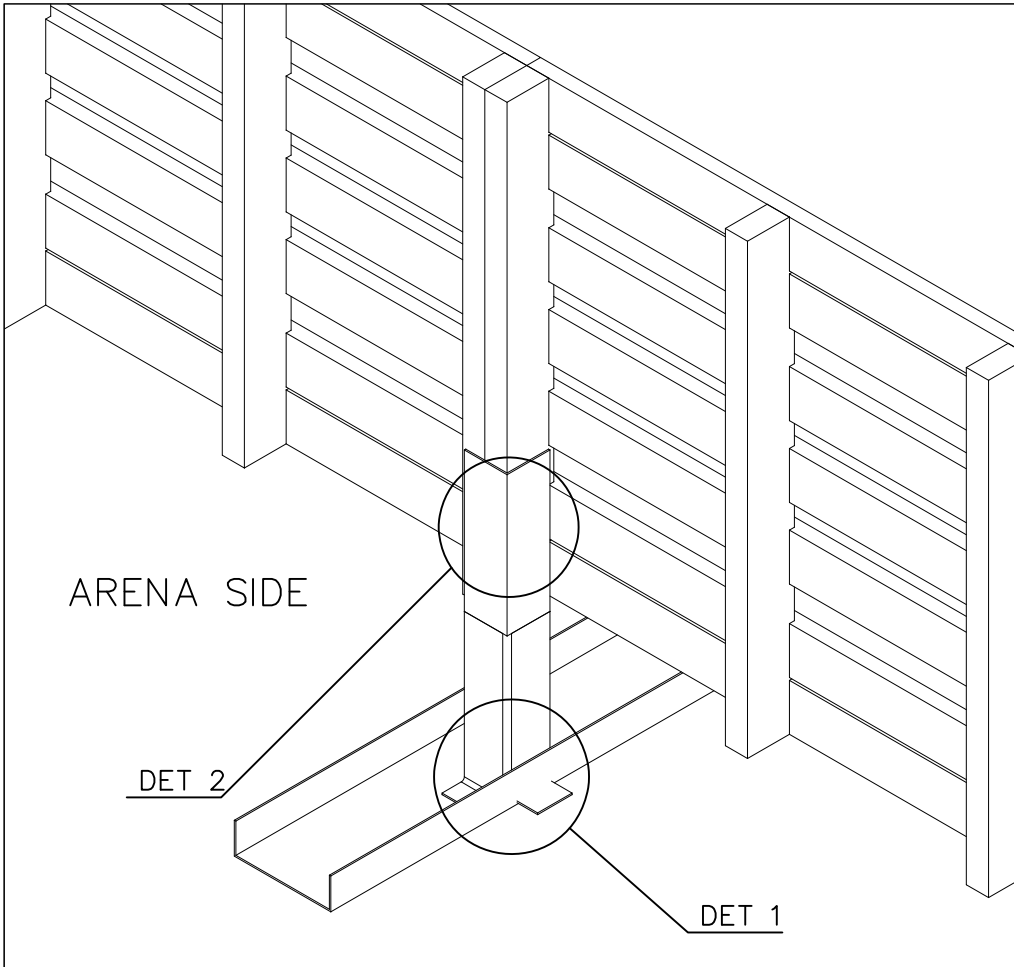

 <p>The drawing is a cross-sectional view of a window frame assembly. It shows a vertical frame element on the left and a horizontal frame element on top. A dimension line indicates a height of 25 units for a specific part of the frame. Another dimension line indicates a width of 300 units for the horizontal frame element. The drawing also shows the frame's connection to a wall and the presence of insulation or a sealant.</p>		

DET 7

DET 8

DET 9

DET 10

DET 11

DET 12

DET 13

① 902433	PCS	② 902299	PCS
	1		1
③ 903149	PCS	④ 909248	PCS
	4		4
M12x30		M12	
⑤ 980154	PCS	⑥ 900240	PCS
	8		6
Ø24/13		Ø8x70	
	PCS		PCS