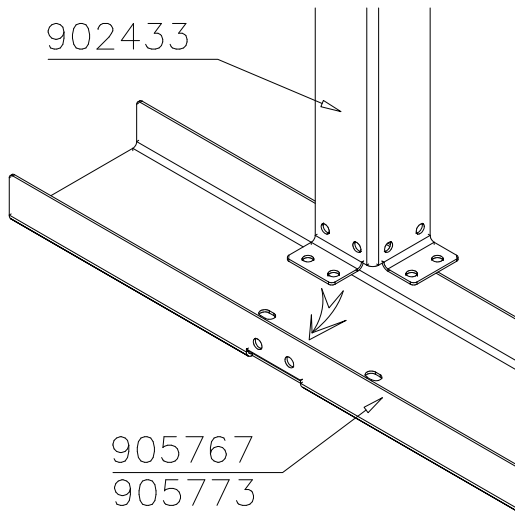

 <p>The drawing is a cross-sectional view of a window frame assembly. It shows a vertical frame element on the left and a horizontal frame element on top. A dimension line indicates a height of 25 units for a specific part of the frame. Another dimension line indicates a width of 300 units for the horizontal frame element. The drawing also shows the frame's connection to a wall and the presence of insulation or a sealant.</p>		

⑱	980160	PCS	⑳	905827	PCS	㉑	902487	PCS
		8			8			1
	M8			M8x20			65x65	

㉒	702286	PCS	㉓	909506	PCS
		1			4
	90x50			Ø3,5x13	

DET 1

DET 2

DET 3

DET 4

DET 5

DET 6

DET 7

DET 8

DET 9

DET 10

DET 11

DET 12

DET 13

① 902433	PCS	② 902299	PCS
	1		1
③ 903149	PCS	④ 909248	PCS
	4		4
M12x30		M12	
⑤ 980154	PCS	⑥ 900240	PCS
	8		6
Ø24/13		Ø8x70	
	PCS		PCS