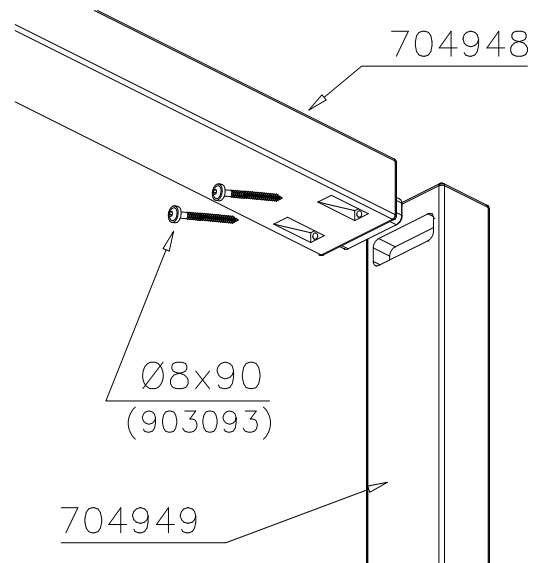

 <p>The drawing is a cross-sectional view of a window frame assembly. It shows a vertical frame element on the left and a horizontal frame element on top. A dimension line indicates a height of 25 units for a specific part of the frame. Another dimension line indicates a width of 300 units for the horizontal frame element. The drawing also shows the frame's connection to a wall and the presence of insulation or a sealant.</p>		

⑱	980160	PCS	⑳	905827	PCS	㉑	902487	PCS
		8			8			1
	M8			M8x20			65x65	

㉒	702286	PCS	㉓	909506	PCS
		1			4
	90x50			Ø3,5x13	

DET 1

DET 2

DET 3

DET 4

DET 5

DET 6

DET 7

DET 8

DET 9

DET 10

DET 11

DET 12

DET 13

① 902433	PCS	② 902299	PCS
	1		1
③ 903149	PCS	④ 909248	PCS
	4		4
M12x30		M12	
⑤ 980154	PCS	⑥ 900240	PCS
	8		6
Ø24/13		Ø8x70	
	PCS		PCS