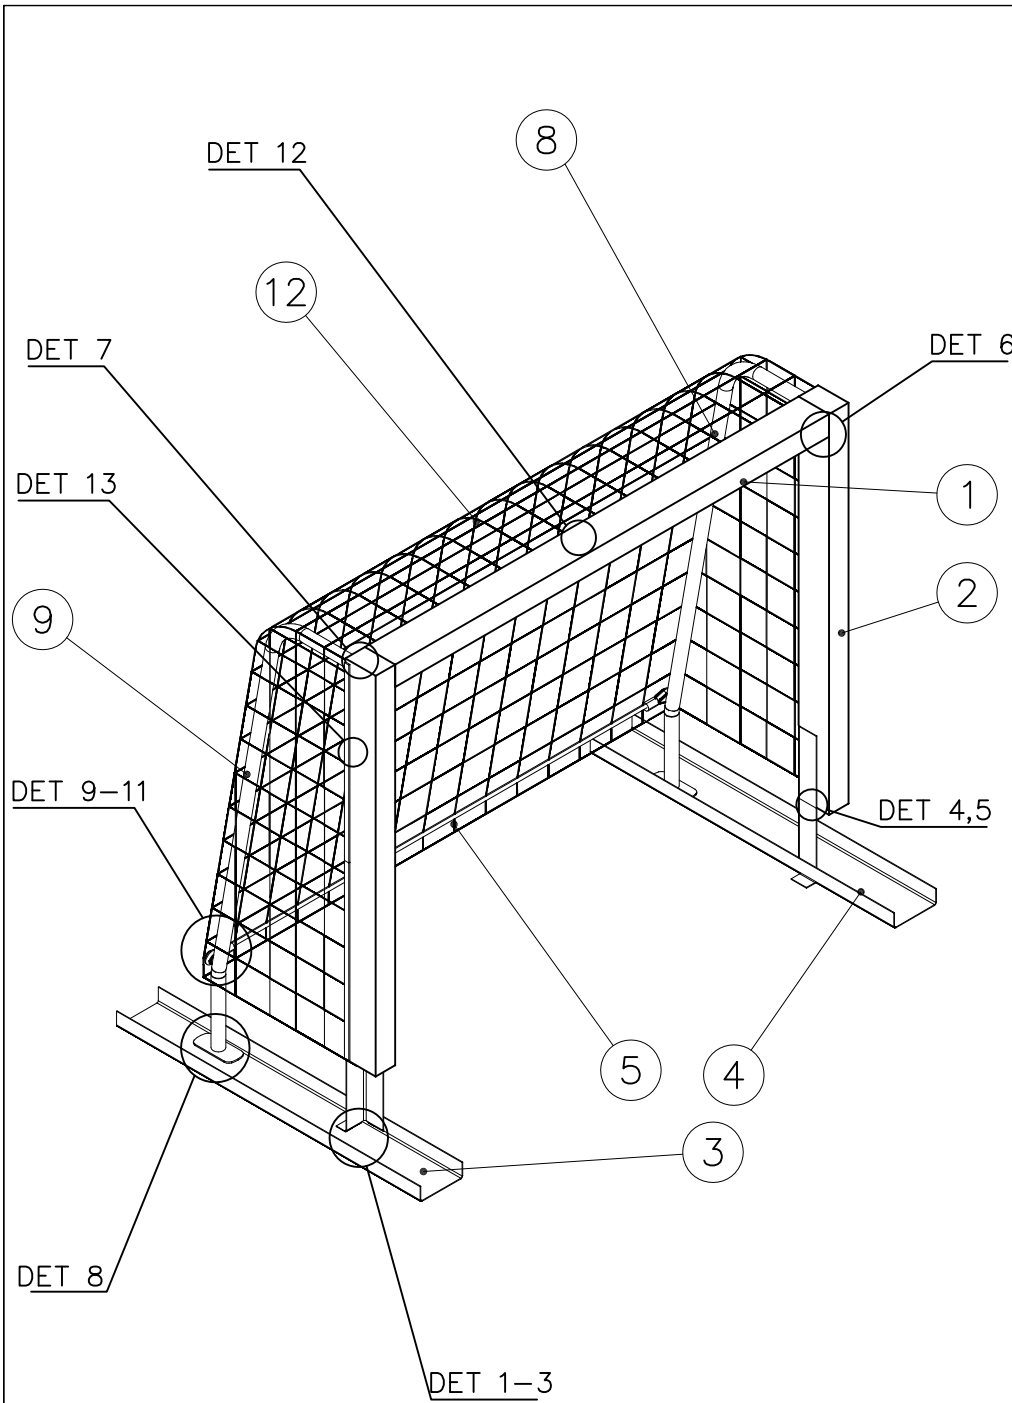

 <p>The drawing is a cross-sectional view of a window frame assembly. It shows a vertical frame element on the left and a horizontal frame element on top. A dimension line indicates a height of 25 units for a specific part of the frame. Another dimension line indicates a width of 300 units for the horizontal frame element. The drawing also shows the frame's connection to a wall and the presence of insulation or a sealant.</p>		

1:50

DATE: 25.9.2017

1:50

①	704948	PCS	②	704949	PCS
		1			2
	70x90x2000			90x140x1600	

③	704950	PCS	④	704951	PCS
		1			1

⑤	704953	PCS	⑥	980151	PCS
		1			4
	Ø16x2090			Ø16/8.4	

⑦	905112	PCS	⑧	905770	PCS
		2			1
	Ø22				

⑨	905772	PCS	⑩	905787	PCS
		1			2
				5x20	

⑪	905788	PCS	⑫	905794	PCS
		4			1
	5x20			710x1600x2170	

⑬	909203	PCS	⑭	903093	PCS	⑮	909633	PCS
		2			4			2
	M8x75			Ø8x90			M8	

⑯	980106	PCS	⑰	980123	PCS
		36			8
	Ø5x40			Ø7x60	