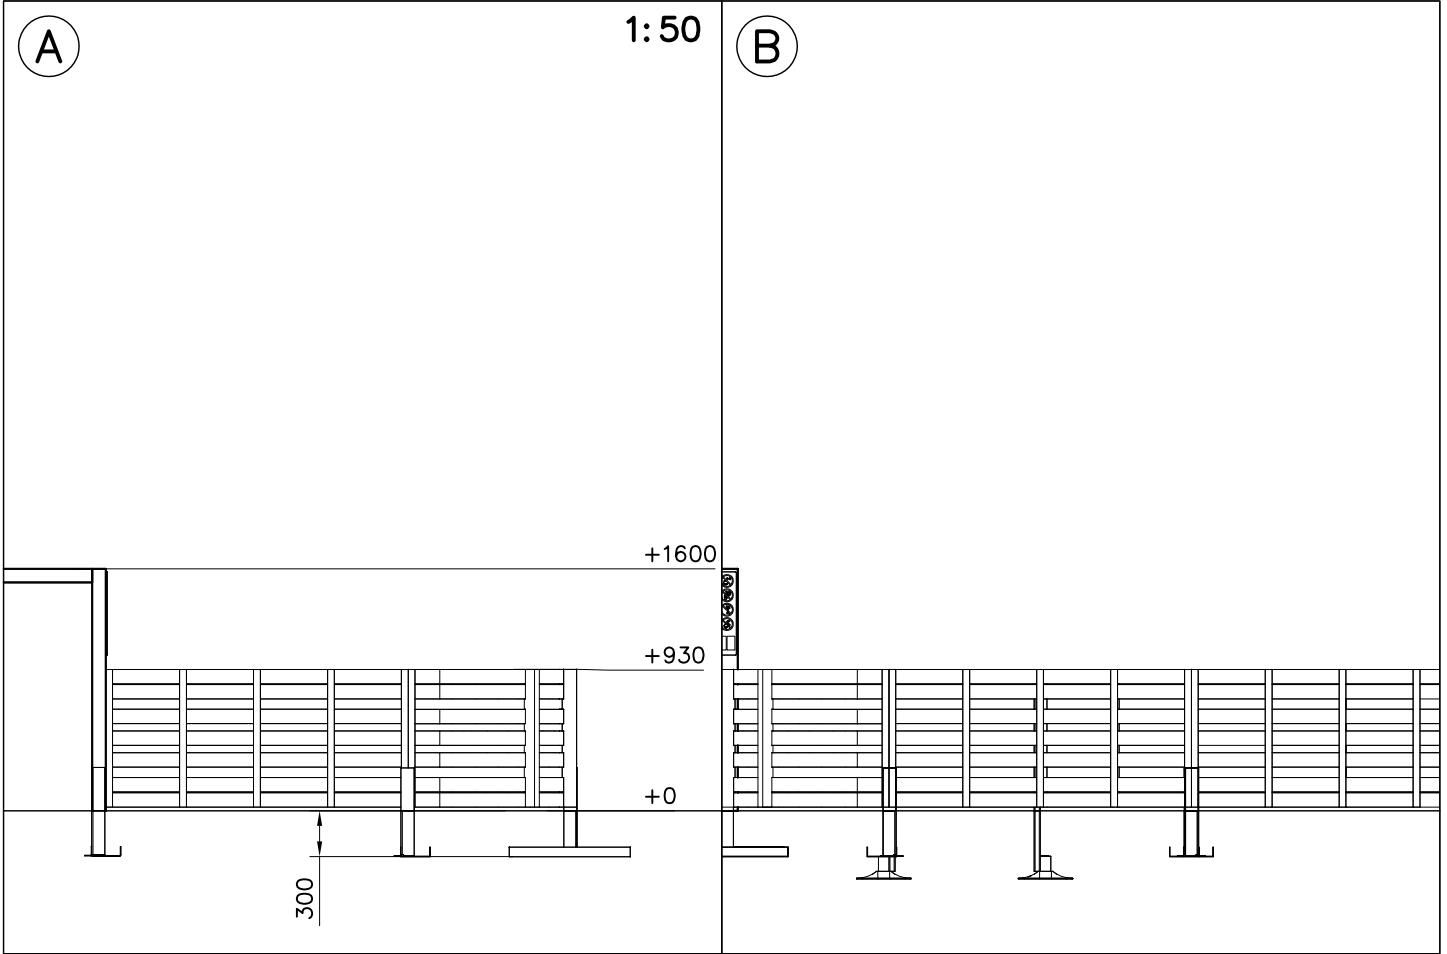

DATE: 25.9.2017

1:50