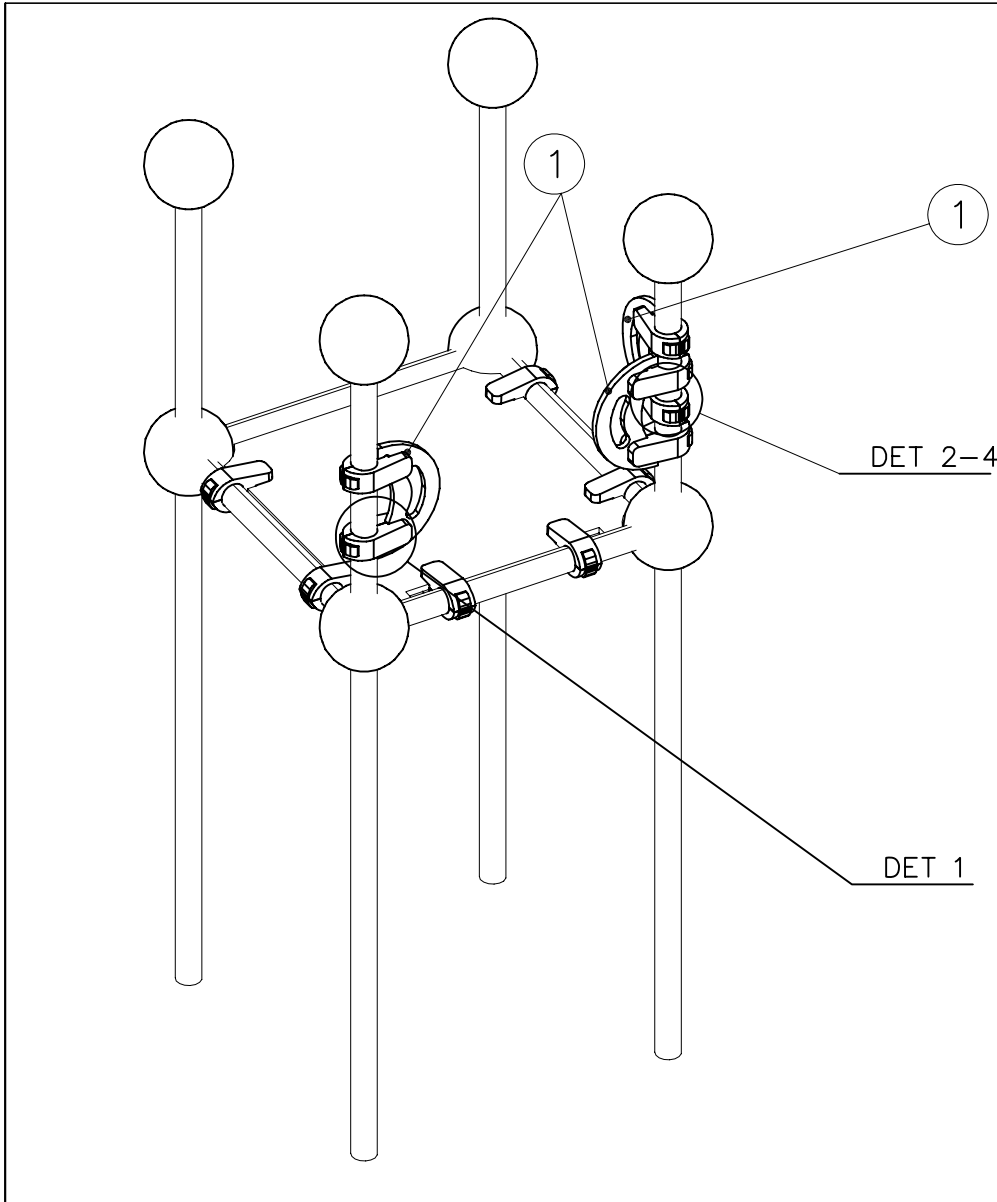

Product label is delivered by one of following ways:**1) Metal product label and screws**

- Fasten the label with screws.

2) Label sticker

- Clean the painted metal or plywood surface from dirt and moisture. Fasten the sticker as shown in the figure 2.
- Note. Do not attach the sticker to rough surfaced laminate or painted wood.

NOTE:
 Use a wire marked pairs
 of the same junction.

Huom!
 Käytä langalla merkittyä
 paria samassa liitoksessa.

① 904512	PCS	② 902253	PCS
	1		3
③ 909628	PCS		PCS
 M10x100	4		
	PCS		PCS
	PCS		PCS
	PCS		PCS

① 704158	PCS	② 902124	PCS
	1		4
		150x50x50	
③ 902232	PCS	④ 902233	PCS
	2		2
M10x55		M10x30	
⑤ 902273	PCS	⑥ 980161	PCS
	4		4
		M10	
	PCS		PCS
	PCS		PCS

DET 1

DET 2

DET 3

DET 4

① 704184	PCS	② 901899	PCS
	2		20
		M8x45	
③ 902195	PCS	④ 902232	PCS
	36		18
150x50x50		M10x55	
⑤ 902233	PCS	⑥ 902273	PCS
	18		36
M10x30			
⑦ 904617	PCS	⑧ 904623	PCS
	2		4
∅60x2.5		∅60x115	
⑨ 980150	PCS	⑩ 980161	PCS
	20		36
M8		M10	
⑪ P01915	PCS		PCS
	5		
20x145x600			

DET 1

DET 2

DET 3

DET 4

DET 5

DET 6

① 704197	PCS	② 904629	PCS
	1		1
1090x1090		Ø60x1113	
③ 904630	PCS	④ 909256	PCS
	2		9
Ø60x796		Ø16/8.4x1.6	
⑤ 909633	PCS	⑥ 909852	PCS
	9		9
M8		M8x30	
	PCS		PCS

① 704309 +890	PCS 1	② 704310 405x1475x15	PCS 1
③ 704311 405x1475x15	PCS 1	④ 902124 150x50x50	PCS 12
⑤ 902232 M10x55	PCS 6	⑥ 902233 M10x30	PCS 6
⑦ 904068 M8x40	PCS 2	⑧ 904697 Ø60.3x2.9x710	PCS 1
⑨ 904735 LEFT	PCS 1	⑩ 904736 RIGHT	PCS 1
⑪ 905083 Ø32	PCS 20	⑫ 905112 Ø22	PCS 20
⑬ 909256 Ø16/8.4x1.6	PCS 20	⑭ 909852 M8x30	PCS 8
⑮ 909855 M8x35	PCS 10	⑯ 980160 M8	PCS 20
		⑰ 980161 M10	PCS 12
		⑱ 909628 M10x100	PCS 8