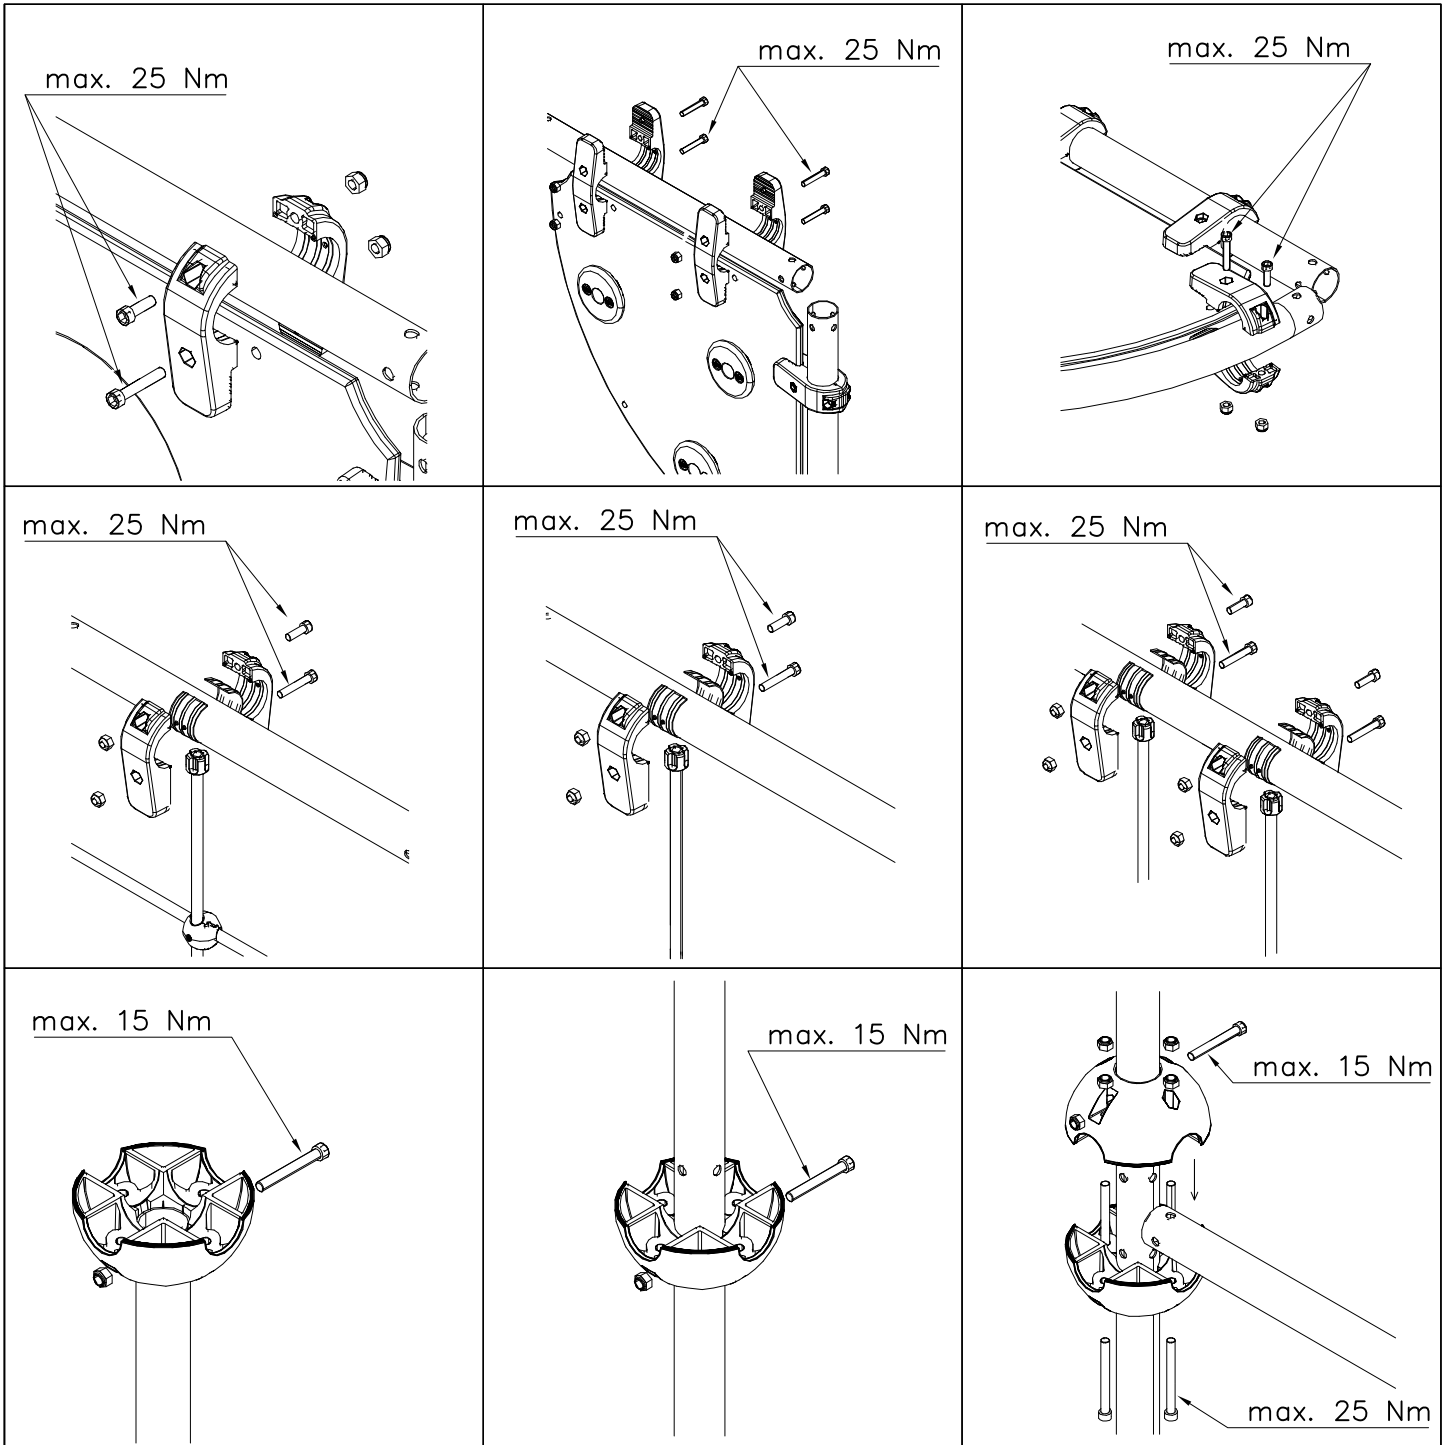

DET 8

Security plugs are included only for selected products.

Hox!
Pultit on kiristettävä lopulliseen kireyteen, ennen turvapinnien asennusta.

Note!
Tighten bolts properly, before installing security plugs.