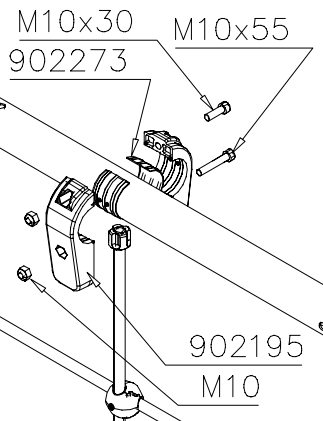

① 702154	PCS	② 902195	PCS
	1		8
		150*50*50	
③ 902232	PCS	④ 902233	PCS
	4		4
M10x55		M10x30	
⑤ 902273	PCS	⑥ 980161	PCS
	8		8
		M10	
	PCS		PCS
	PCS		PCS
	PCS		PCS

DET 1