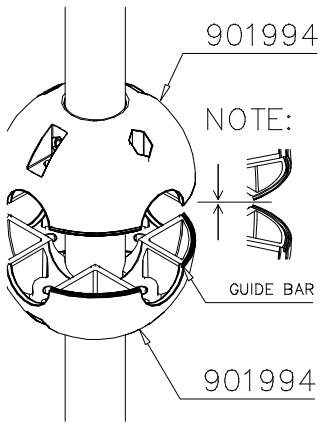

DO NOT TIGHTEN THE JOINTS UNTIL THE STRUCTURE IS COMPLETE.

① 901803	PCS	② 901994	PCS
	2		2
M12x90		Ø190	
③ 902096	PCS	④ 902234	PCS
	4		6
M12x120		M12	
	PCS		PCS
	PCS		PCS
	PCS		PCS
	PCS		PCS
	PCS		PCS
	PCS		PCS

DET 1

DET 2

DET 3

DET 4

DET 5

DET 6

REMEMBER
FINAL
TIGHTENING

DET 7

DET 8

Security plugs are included only for selected products.

Hox!
Pultit on kiristettävä lopulliseen kireyteen, ennen turvapinnien asennusta.

Note!
Tighten bolts properly, before installing security plugs.

① 902094	PCS	② 909519	PCS
	1		1
Ø60x450		50x380x380	
③ 909637	PCS	④ 909638	PCS
	4		4
M10		Ø20/10,5	
⑤ 909639	PCS		PCS
	4		
M10x25			
	PCS		PCS
	PCS		PCS
	PCS		PCS

DET 1

DET 2

LAPPSET® WALL AND FLOOR

CLOXX