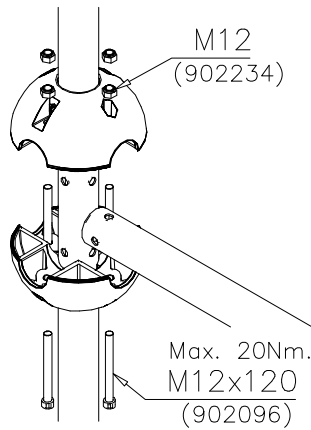

DO NOT TIGHTEN THE JOINTS UNTIL THE STRUCTURE IS COMPLETE.

① 901803	PCS	② 901994	PCS
	2		2
M12x90		Ø190	
③ 902096	PCS	④ 902234	PCS
	4		6
M12x120		M12	
	PCS		PCS
	PCS		PCS
	PCS		PCS
	PCS		PCS
	PCS		PCS
	PCS		PCS

DET 1

DET 2

DET 3

DET 4

DET 5

DET 6

REMEMBER
FINAL
TIGHTENING

DET 7

DET 8

Security plugs are included only for selected products.

Hox!
Pultit on kiristettävä lopulliseen kireyteen, ennen turvapinnien asennusta.

Note!
Tighten bolts properly, before installing security plugs.

① 902094	PCS	② 909519	PCS
	1		1
Ø60x450		50x380x380	
③ 909637	PCS	④ 909638	PCS
	4		4
M10		Ø20/10,5	
⑤ 909639	PCS		PCS
	4		
M10x25			
	PCS		PCS
	PCS		PCS
	PCS		PCS

DET 1

DET 2

LAPPSET® WALL AND FLOOR

CLOXX