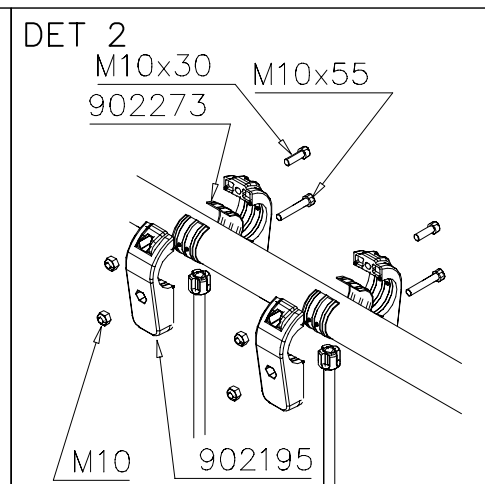

Max Falling Height 1740 mm

① 702157	PCS	② 902195	PCS
	1		8
		150*50*50	
③ 902232	PCS	④ 902233	PCS
	4		4
M10x55		M10x30	
⑤ 902273	PCS	⑥ 980161	PCS
	8		8
		M10	
	PCS		PCS
	PCS		PCS
	PCS		PCS

① 702164	PCS	② 902454	PCS
	1		6
③ 909111	PCS	④ 909644	PCS
	6		6
M12x100		M12	
⑤ 980154	PCS		PCS
	6		
Ø24/13			
	PCS		PCS
	PCS		PCS