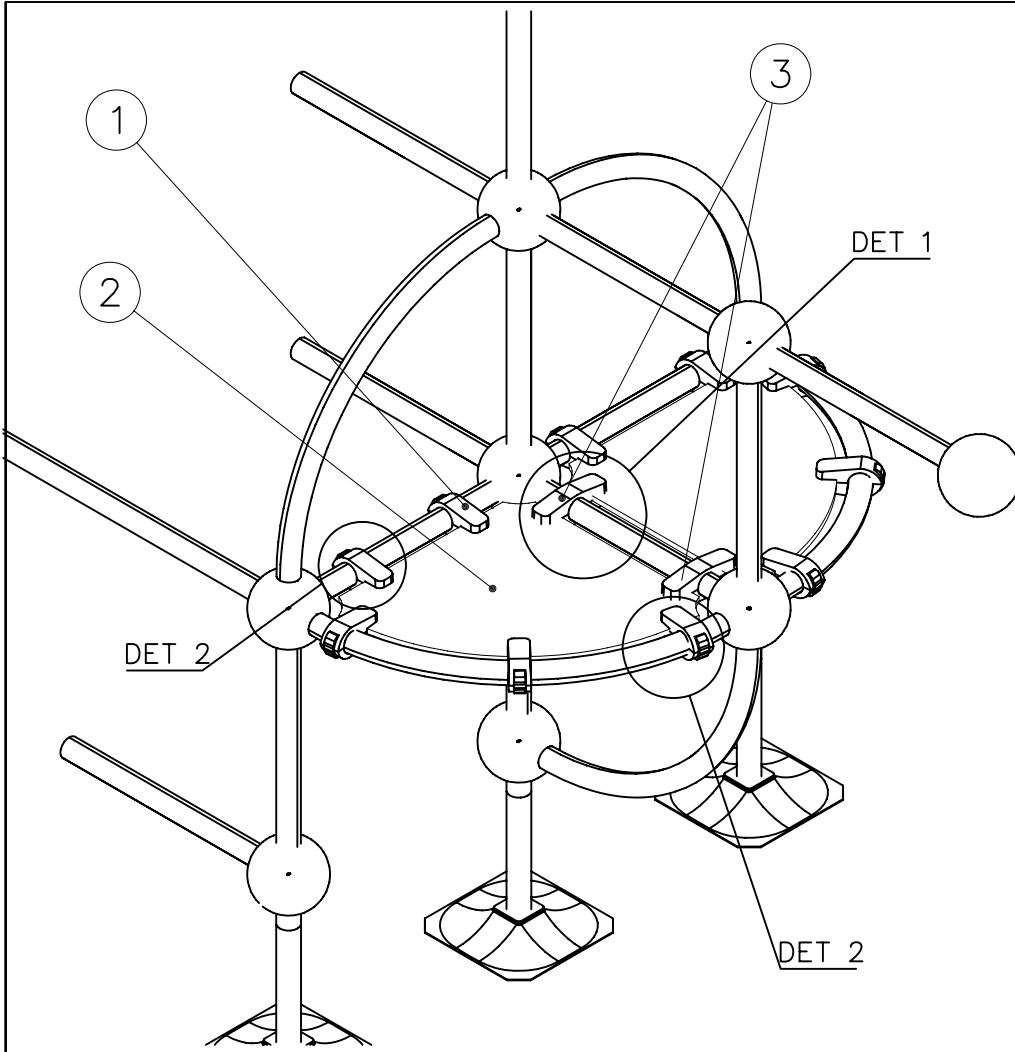

DET 8

① 902196	PCS	② 902232	PCS
	2		1
150x50x50		M10x55	
③ 902233	PCS	④ 902273	PCS
	1		2
M10x30			
⑤ 905023	PCS	⑥ 905112	PCS
	2		2
Ø50x126		Ø22	
⑦ 909195	PCS	⑧ 980150	PCS
	1		1
M8x190		M8	
⑨ 980161	PCS		PCS
	2		
M10			
	PCS		PCS

Security plugs are included only for selected products.

Hox!  
Pultit on kiristettävä lopulliseen kireyteen, ennen turvapinnien asennusta.

Note!  
Tighten bolts properly, before installing security plugs.