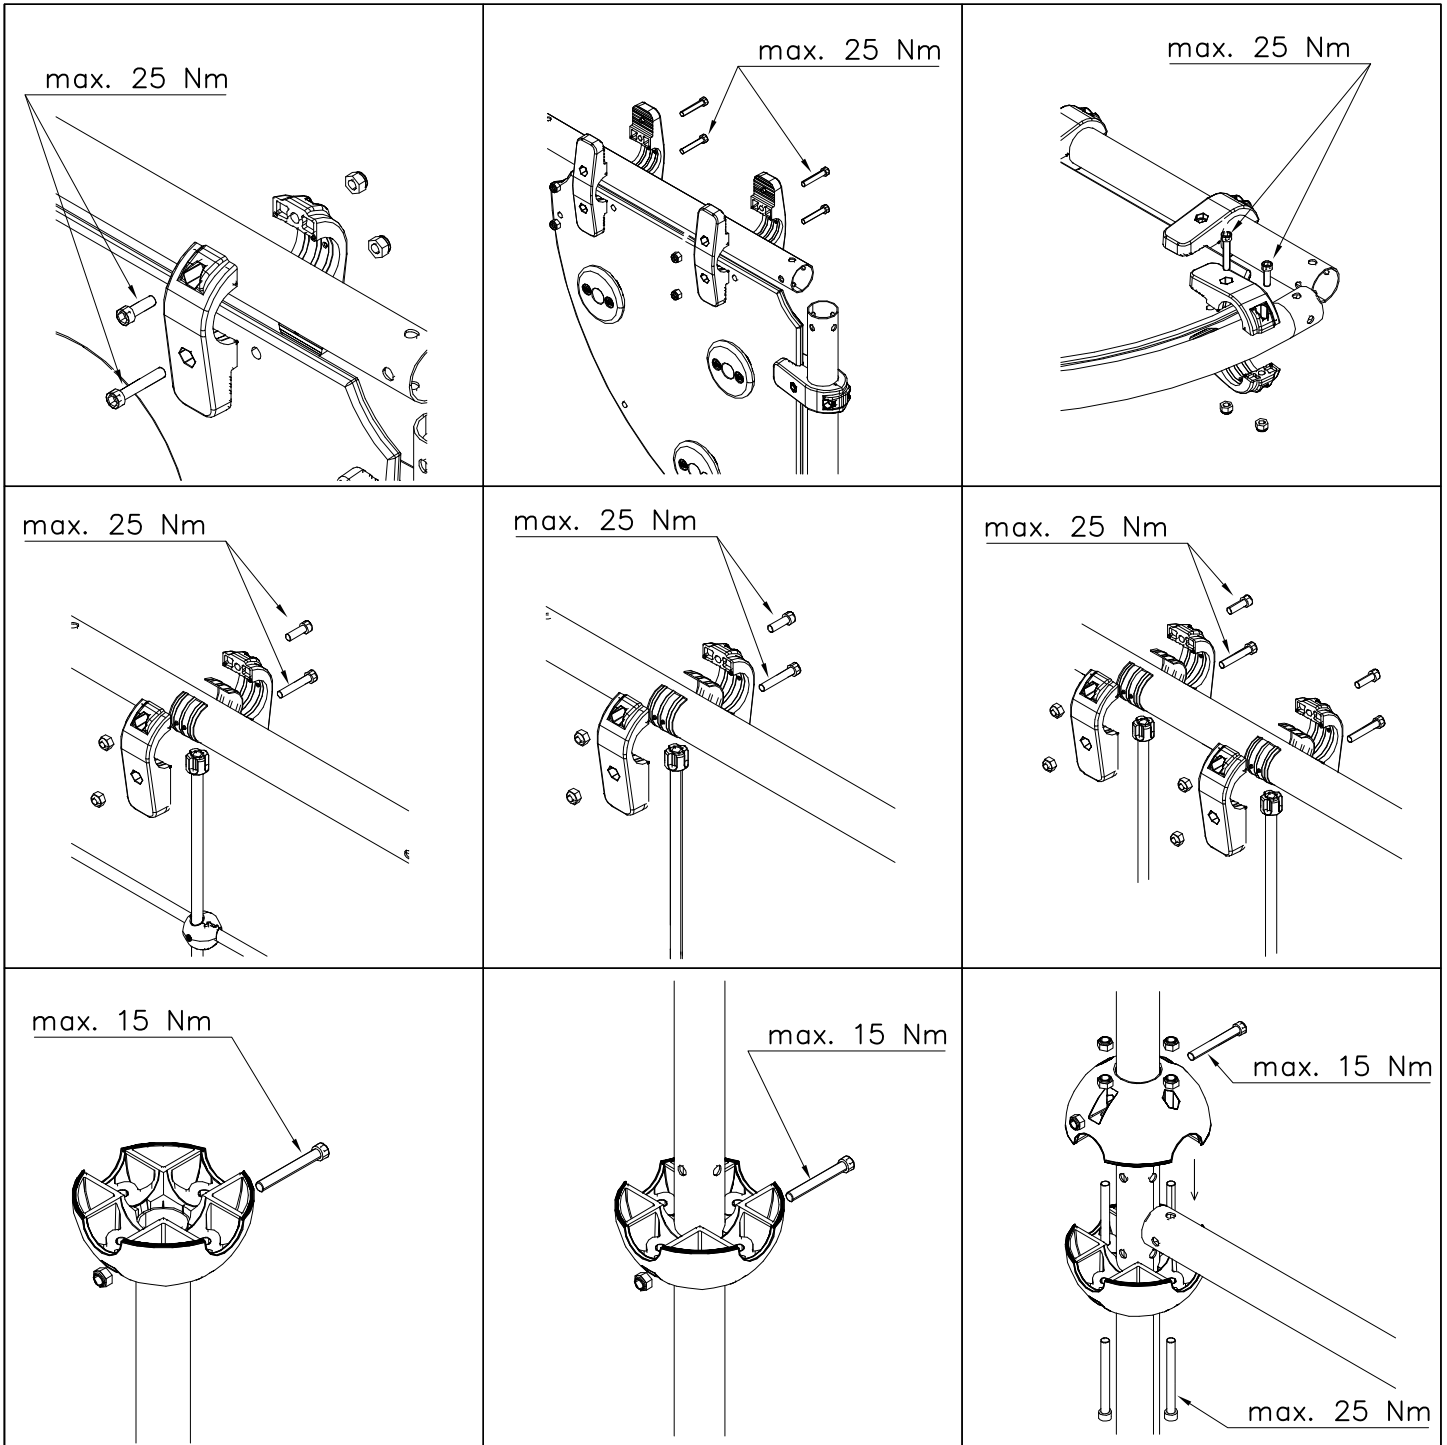

DET 8

① 902196	PCS	② 902232	PCS
	2		1
150x50x50		M10x55	
③ 902233	PCS	④ 902273	PCS
	1		2
M10x30			
⑤ 905023	PCS	⑥ 905112	PCS
	2		2
Ø50x126		Ø22	
⑦ 909195	PCS	⑧ 980150	PCS
	1		1
M8x190		M8	
⑨ 980161	PCS		PCS
	2		
M10			
	PCS		PCS

Security plugs are included only for selected products.

Hox!  
Pultit on kiristettävä lopulliseen kireyteen, ennen turvapinnien asennusta.

Note!  
Tighten bolts properly, before installing security plugs.