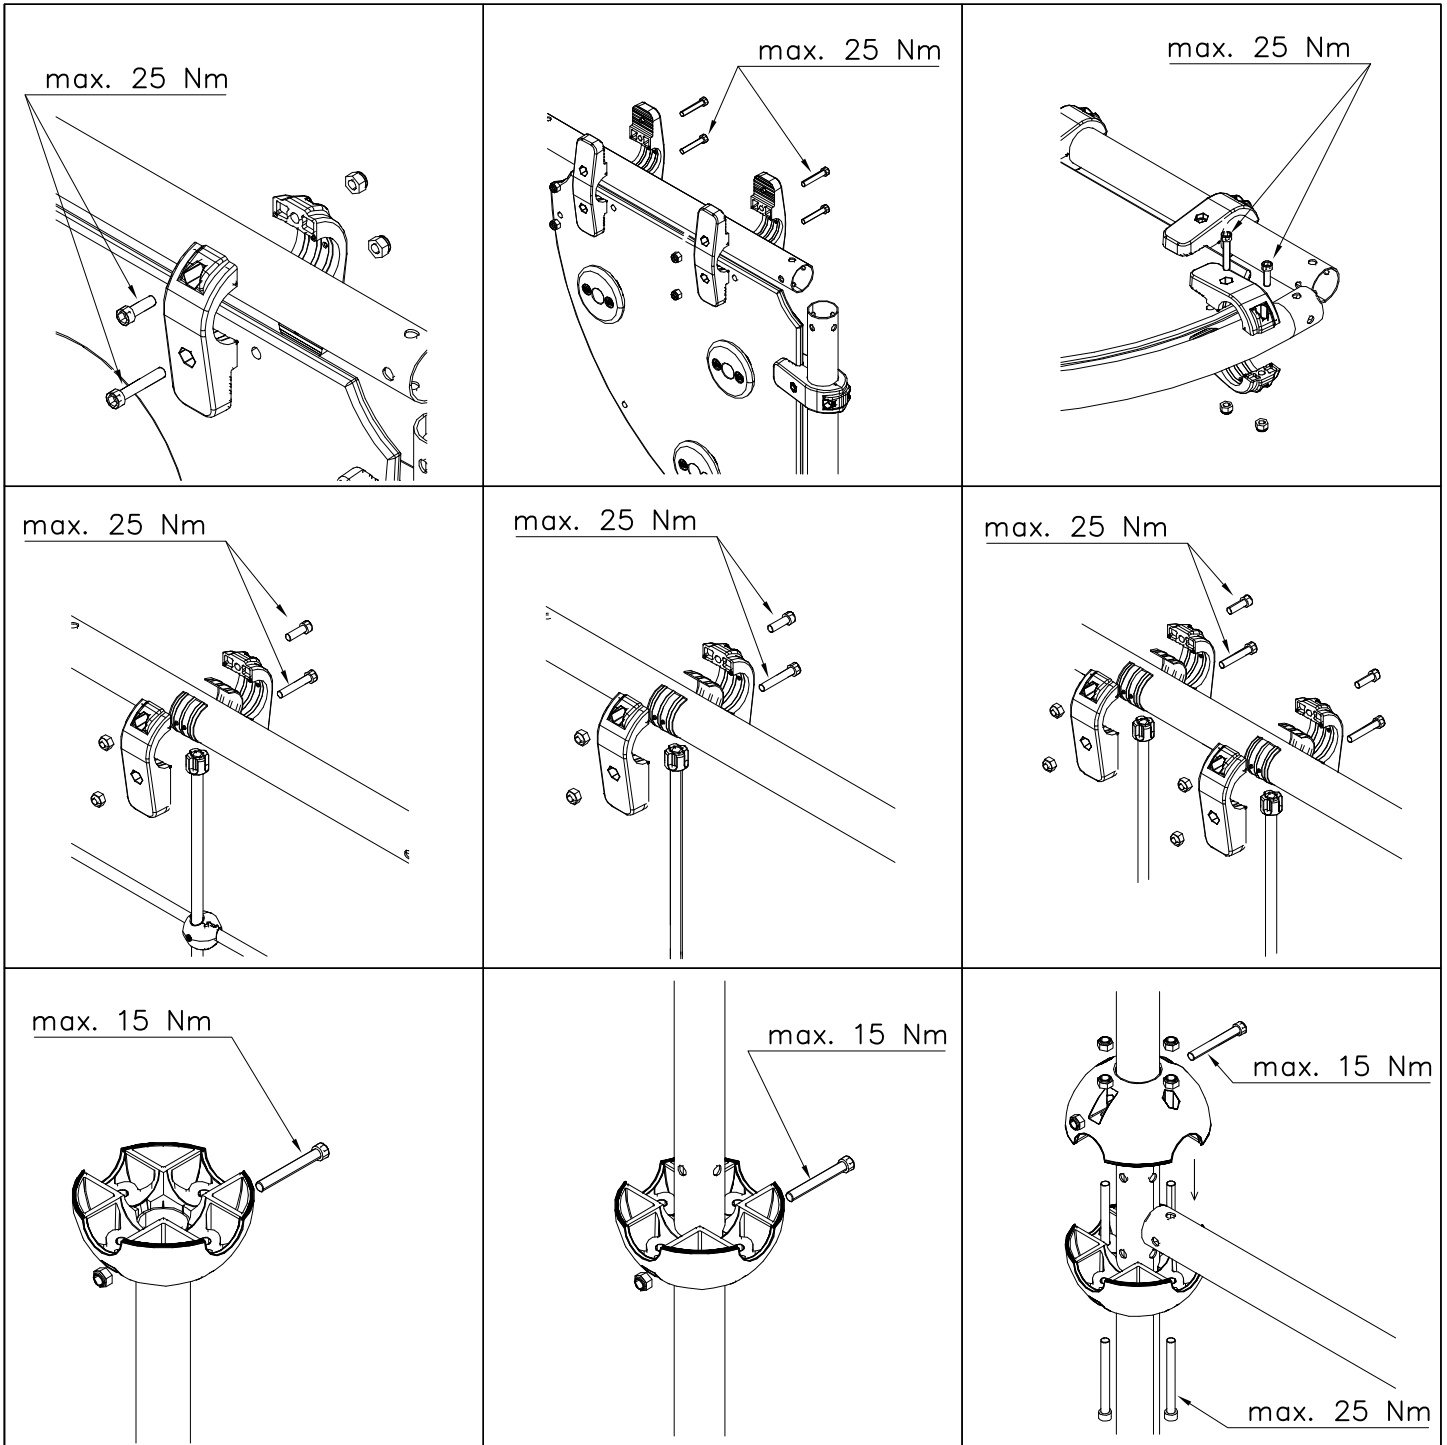

DET 8

① 902196	PCS	② 902232	PCS
	2		1
150x50x50		M10x55	
③ 902233	PCS	④ 902273	PCS
	1		2
M10x30			
⑤ 905023	PCS	⑥ 905112	PCS
	2		2
Ø50x126		Ø22	
⑦ 909195	PCS	⑧ 980150	PCS
	1		1
M8x190		M8	
⑨ 980161	PCS		PCS
	2		
M10			
	PCS		PCS

Security plugs are included only for selected products.

Hox!
Pultit on kiristettävä lopulliseen kireyteen, ennen turvapinnien asennusta.

Note!
Tighten bolts properly, before installing security plugs.

	<p>① 902256 PCS</p> <p>② 909628 PCS</p>	<p>1</p> <p>3</p>
	<p>Ø60*150</p> <p>M10x100</p>	
	PCS	PCS
	PCS	PCS
	PCS	PCS
	PCS	PCS
	PCS	PCS
	PCS	PCS