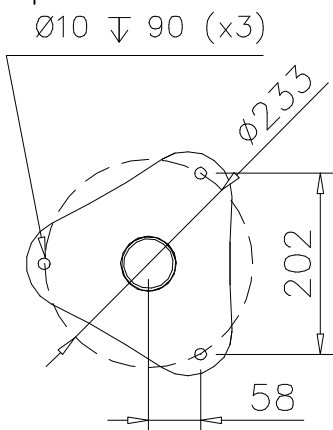

① 902256 PCS ② 909628 PCS	1 3
	Ø60*150 M10x100	
	PCS	PCS
	PCS	PCS
	PCS	PCS
	PCS	PCS
	PCS	PCS
	PCS	PCS

DET 1