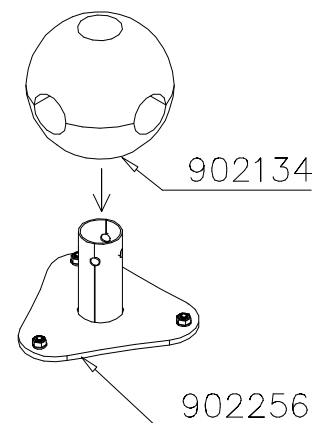

DET 8

① 902196	PCS	② 902232	PCS
	2		1
150x50x50		M10x55	
③ 902233	PCS	④ 902273	PCS
	1		2
M10x30			
⑤ 905023	PCS	⑥ 905112	PCS
	2		2
Ø50x126		Ø22	
⑦ 909195	PCS	⑧ 980150	PCS
	1		1
M8x190		M8	
⑨ 980161	PCS		PCS
	2		
M10			
	PCS		PCS

Security plugs are included only for selected products.

Hox!
Pultit on kiristettävä lopulliseen kireyteen, ennen turvapinnien asennusta.

Note!
Tighten bolts properly, before installing security plugs.

	<p>① 902256 PCS</p> <p>② 909628 PCS</p>	<p>1</p> <p>3</p>
	<p>Ø60*150</p> <p>M10x100</p>	
	PCS	PCS
	PCS	PCS
	PCS	PCS
	PCS	PCS
	PCS	PCS
	PCS	PCS

DET 1

DET 2

DET 3

① 702009	PCS	② 902195	PCS
	1		20
		150*50*50	
③ 902232	PCS	④ 902233	PCS
	10		10
M10x55		M10x30	
⑤ 902273	PCS	⑥ 980161	PCS
	20		20
		M10	
	PCS		PCS
	PCS		PCS
	PCS		PCS

DET 1

LAPPSET® WALL AND FLOOR