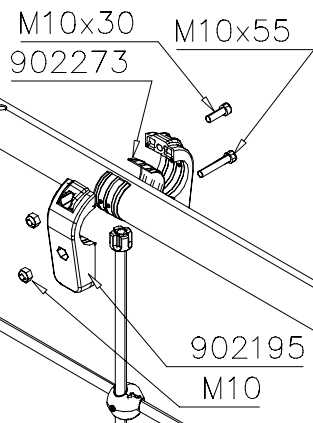

① 902195 150x50x50	PCS 16	② 902232 M10x55	PCS 8
③ 902233 M10x30	PCS 8	④ 902273	PCS 16
⑤ 980161 M10	PCS 16	⑥ P01777 990x990	PCS 1
	PCS		PCS
	PCS		PCS
	PCS		PCS
	PCS		PCS
	PCS		PCS

DET 1