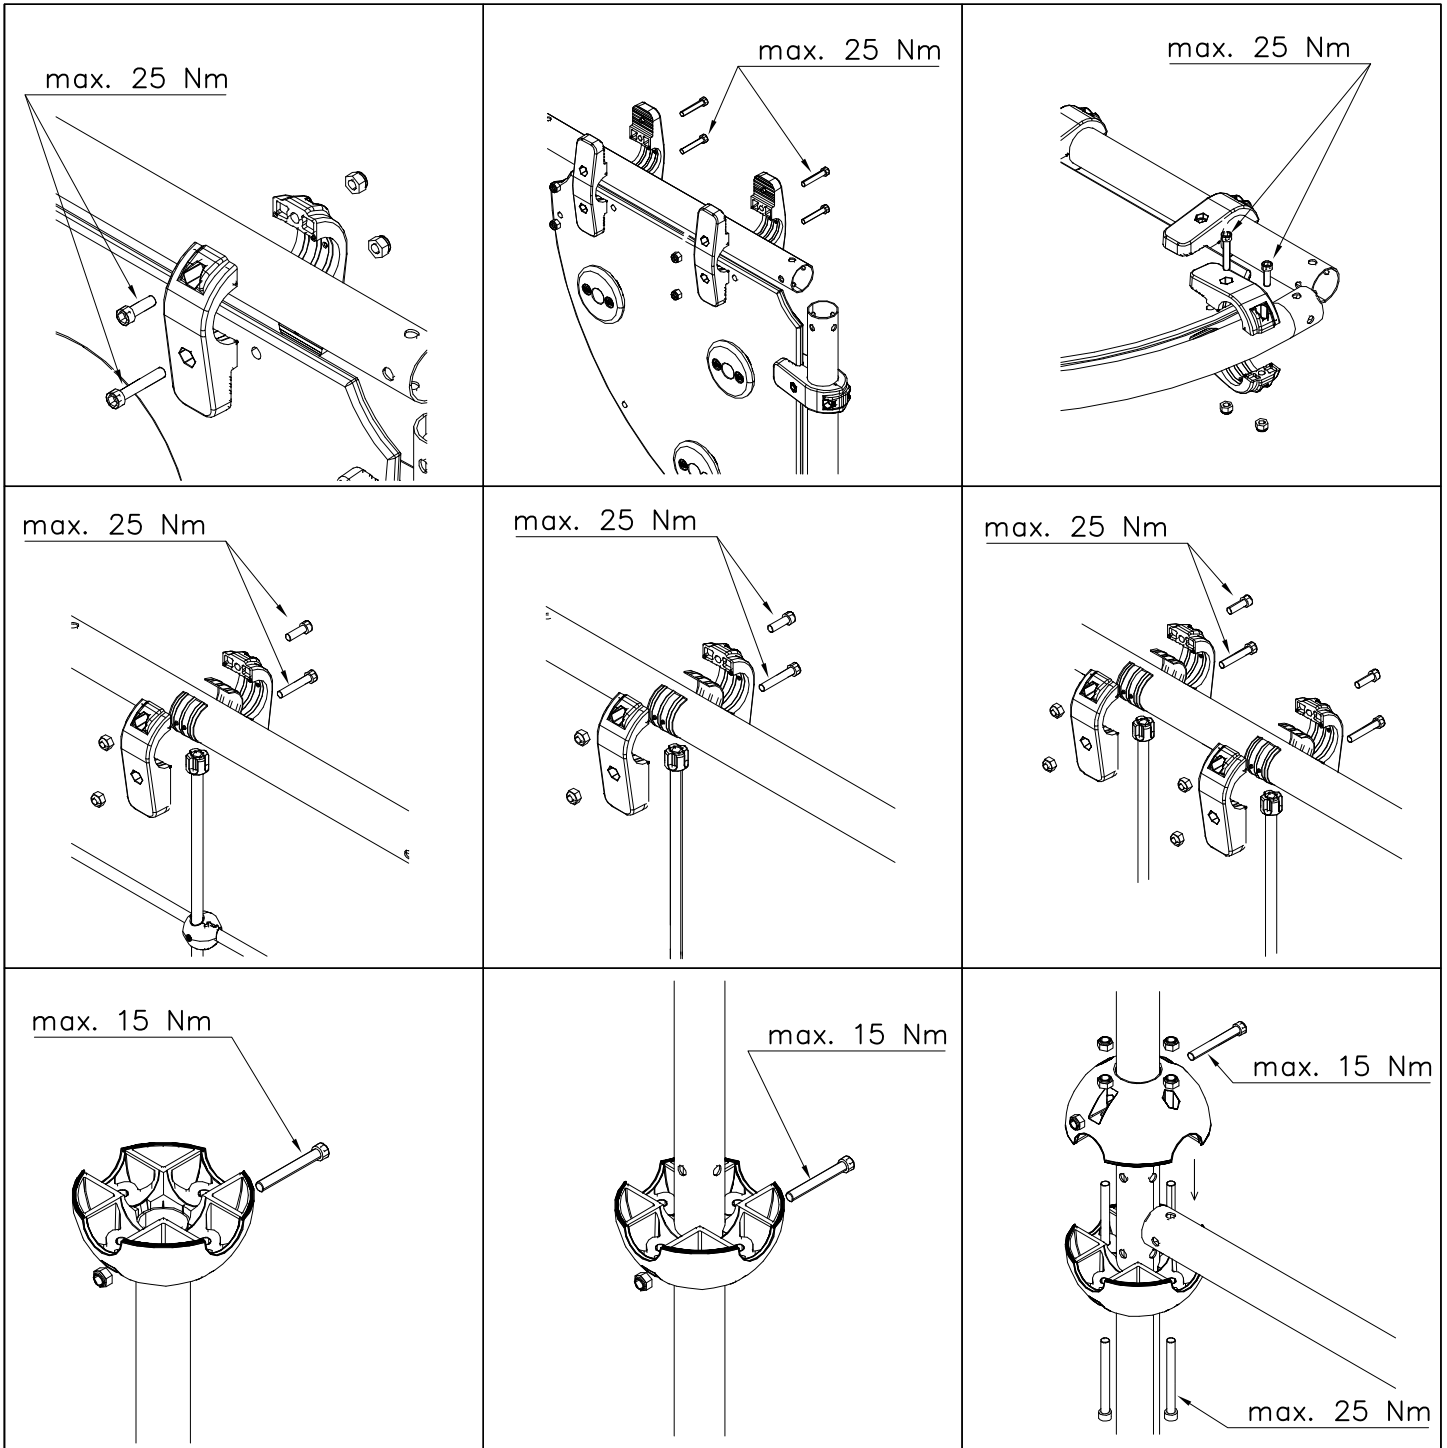

Security plugs are included only for selected products.

Hox!
Pultit on kiristettävä lopulliseen kireyteen, ennen turvapinnien asennusta.

Note!
Tighten bolts properly, before installing security plugs.

① 902195 150x50x50	PCS 16	② 902232 M10x55	PCS 8
③ 902233 M10x30	PCS 8	④ 902273	PCS 16
⑤ 980161 M10	PCS 16	⑥ P01777 990x990	PCS 1
	PCS		PCS
	PCS		PCS
	PCS		PCS
	PCS		PCS
	PCS		PCS