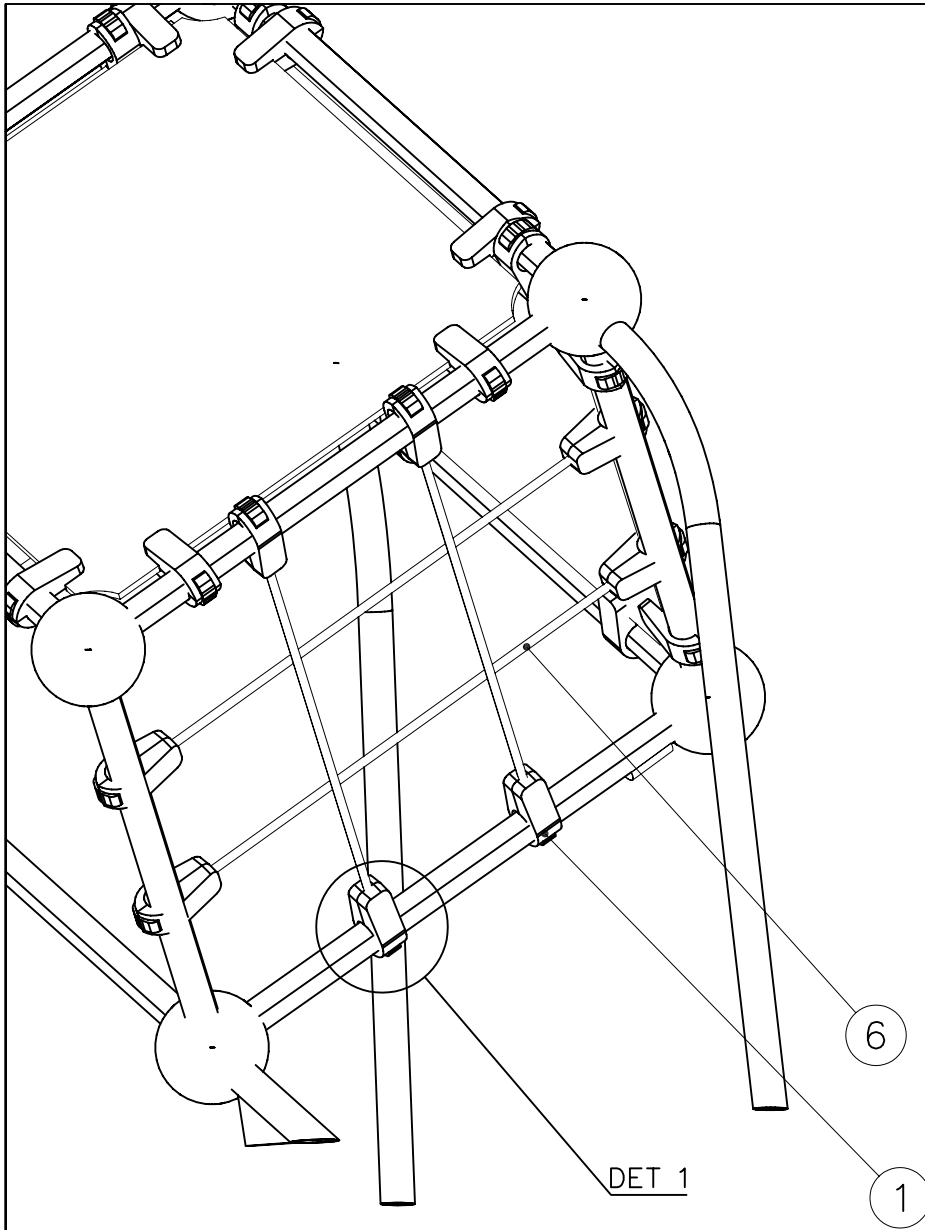

DET 8

① 902196	PCS	② 902232	PCS
	2		1
150x50x50		M10x55	
③ 902233	PCS	④ 902273	PCS
	1		2
M10x30			
⑤ 905023	PCS	⑥ 905112	PCS
	2		2
Ø50x126		Ø22	
⑦ 909195	PCS	⑧ 980150	PCS
	1		1
M8x190		M8	
⑨ 980161	PCS		PCS
	2		
M10			
	PCS		PCS

Security plugs are included only for selected products.

Hox!
Pultit on kiristettävä lopulliseen kireyteen, ennen turvapinnien asennusta.

Note!
Tighten bolts properly, before installing security plugs.

① 902195 150x50x50	PCS 16	② 902232 M10x55	PCS 8
③ 902233 M10x30	PCS 8	④ 902273	PCS 16
⑤ 980161 M10	PCS 16	⑥ P01777 990x990	PCS 1
	PCS		PCS
	PCS		PCS
	PCS		PCS
	PCS		PCS
	PCS		PCS