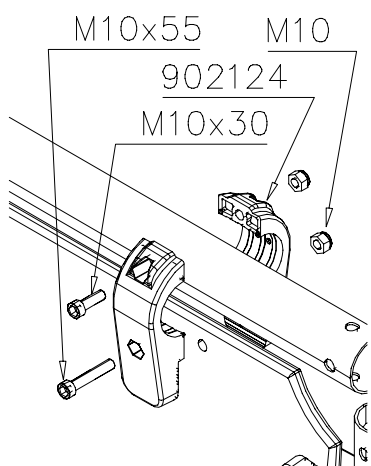

703486	703469 YELLOW	PCS 1	902124 150x50x50	PCS 12	980161 M10	PCS 12	902232 M10x55	PCS 6	902233 M10x30	PCS 6		PCS
703487	703468 GRAY	PCS 1	902124 150x50x50	PCS 12	980161 M10	PCS 12	902232 M10x55	PCS 6	902233 M10x30	PCS 6		PCS
		PCS		PCS		PCS		PCS		PCS		PCS
703632	703631 YELLOW	PCS 1	902124 150x50x50	PCS 16	980161 M10	PCS 16	902232 M10x55	PCS 8	902233 M10x30	PCS 8		PCS
703633	703630 GRAY	PCS 1	902124 150x50x50	PCS 16	980161 M10	PCS 16	902232 M10x55	PCS 8	902233 M10x30	PCS 8		PCS
		PCS		PCS		PCS		PCS		PCS		PCS

NOTE:
Use a wire marked pairs
of the same junction.

Huom!
Käytä langalla merkittyä
paria samassa liitoksessa.