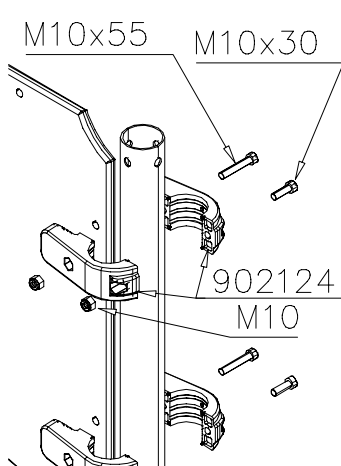

703486	703469 YELLOW	PCS 1	902124 150x50x50	PCS 12	980161 M10	PCS 12	902232 M10x55	PCS 6	902233 M10x30	PCS 6		PCS
703487	703468 GRAY	PCS 1	902124 150x50x50	PCS 12	980161 M10	PCS 12	902232 M10x55	PCS 6	902233 M10x30	PCS 6		PCS
		PCS		PCS		PCS		PCS		PCS		PCS
703632	703631 YELLOW	PCS 1	902124 150x50x50	PCS 16	980161 M10	PCS 16	902232 M10x55	PCS 8	902233 M10x30	PCS 8		PCS
703633	703630 GRAY	PCS 1	902124 150x50x50	PCS 16	980161 M10	PCS 16	902232 M10x55	PCS 8	902233 M10x30	PCS 8		PCS
		PCS		PCS		PCS		PCS		PCS		PCS

NOTE:
Use a wire marked pairs
of the same junction.

Huom!
Käytä langalla merkittyä
paria samassa liitoksessa.