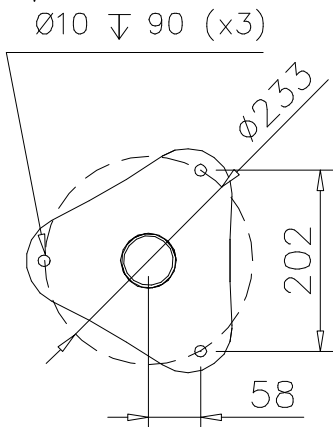

Security plugs are included only for selected products.

Hox!
Pultit on kiristettävä lopulliseen kireyteen, ennen turvapinnien asennusta.

Note!
Tighten bolts properly, before installing security plugs.

	<p>① 902256 PCS</p> <p>② 909628 PCS</p>	<p>1</p> <p>3</p>
	<p>Ø60*150</p>	<p>M10x100</p>
	<p>PCS</p>	<p>PCS</p>
	<p>PCS</p>	<p>PCS</p>
	<p>PCS</p>	<p>PCS</p>
	<p>PCS</p>	<p>PCS</p>
	<p>PCS</p>	<p>PCS</p>
<p>+180</p> <p>+0</p>	<p>PCS</p>	<p>PCS</p>

DET 1

DET 2

DET 3

DO NOT TIGHTEN THE JOINTS UNTIL THE STRUCTURE IS COMPLETE.

① 901803	PCS	② 901994	PCS
	2		2
M12x90		Ø190	
③ 902096	PCS	④ 902234	PCS
	4		6
M12x120		M12	
	PCS		PCS
	PCS		PCS
	PCS		PCS
	PCS		PCS
	PCS		PCS
	PCS		PCS