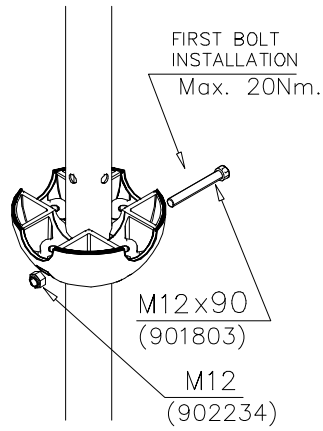

Security plugs are included only for selected products.

Hox!
Pultit on kiristettävä lopulliseen kireyteen, ennen turvapinnien asennusta.

Note!
Tighten bolts properly, before installing security plugs.

	<p>① 902256 PCS</p> <p>② 909628 PCS</p>	<p>1</p> <p>3</p>
	<p>Ø60*150</p> <p>M10x100</p>	
	PCS	PCS
	PCS	PCS
	PCS	PCS
	PCS	PCS
	PCS	PCS
PCS	PCS	

DET 1

DET 2

DET 3

DO NOT TIGHTEN THE
JOINTS UNTIL THE
STRUCTURE IS COMPLETE.

① 901803	PCS	② 901994	PCS
	2		2
M12x90		Ø190	
③ 902096	PCS	④ 902234	PCS
	4		6
M12x120		M12	
	PCS		PCS
	PCS		PCS
	PCS		PCS
	PCS		PCS
	PCS		PCS
	PCS		PCS

DET 1

DET 2

DET 3

DET 4

DET 5

DET 6

REMEMBER
FINAL
TIGHTENING

DET 7