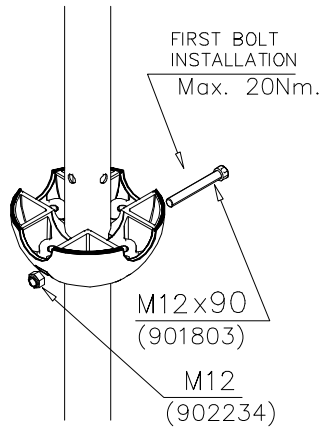

Security plugs are included only for selected products.

Hox!
Pultit on kiristettävä lopulliseen kireyteen, ennen turvapinnien asennusta.

Note!
Tighten bolts properly, before installing security plugs.

	<p>① 902256 PCS</p> <p>② 909628 PCS</p>	<p>1</p> <p>3</p>
	<p>Ø60*150</p>	<p>M10x100</p>
	<p>PCS</p>	<p>PCS</p>
	<p>PCS</p>	<p>PCS</p>
	<p>PCS</p>	<p>PCS</p>
	<p>PCS</p>	<p>PCS</p>
	<p>PCS</p>	<p>PCS</p>
<p>+180</p> <p>+0</p>	<p>PCS</p>	<p>PCS</p>

DET 1

DET 2

DET 3

DO NOT TIGHTEN THE JOINTS UNTIL THE STRUCTURE IS COMPLETE.

① 901803	PCS	② 901994	PCS
	2		2
M12x90		Ø190	
③ 902096	PCS	④ 902234	PCS
	4		6
M12x120		M12	
	PCS		PCS
	PCS		PCS
	PCS		PCS
	PCS		PCS
	PCS		PCS
	PCS		PCS

DET 1

DET 2

DET 3

DET 4

DET 5

DET 6

REMEMBER
FINAL
TIGHTENING

DET 7