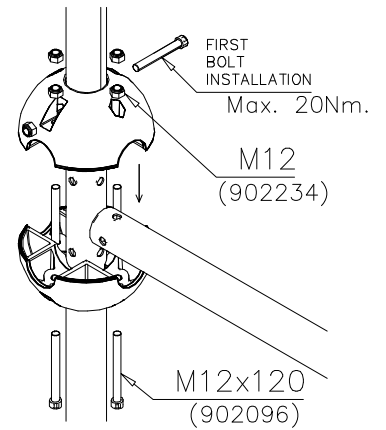

Security plugs are included only for selected products.

Hox!
Pultit on kiristettävä lopulliseen kireyteen, ennen turvapinnien asennusta.

Note!
Tighten bolts properly, before installing security plugs.

	<p>① 902256 PCS</p> <p>② 909628 PCS</p>	<p>1</p> <p>3</p>
	<p>Ø60*150</p>	<p>M10x100</p>
	<p>PCS</p>	<p>PCS</p>
	<p>PCS</p>	<p>PCS</p>
	<p>PCS</p>	<p>PCS</p>
	<p>PCS</p>	<p>PCS</p>
	<p>PCS</p>	<p>PCS</p>
<p>+180</p> <p>+0</p>	<p>PCS</p>	<p>PCS</p>

DET 1

DET 2

DET 3

DO NOT TIGHTEN THE JOINTS UNTIL THE STRUCTURE IS COMPLETE.

① 901803	PCS	② 901994	PCS
	2		2
M12x90		Ø190	
③ 902096	PCS	④ 902234	PCS
	4		6
M12x120		M12	
	PCS		PCS
	PCS		PCS
	PCS		PCS
	PCS		PCS
	PCS		PCS
	PCS		PCS

DET 1

DET 2

DET 3

DET 4

DET 5

DET 6

REMEMBER
FINAL
TIGHTENING

DET 7