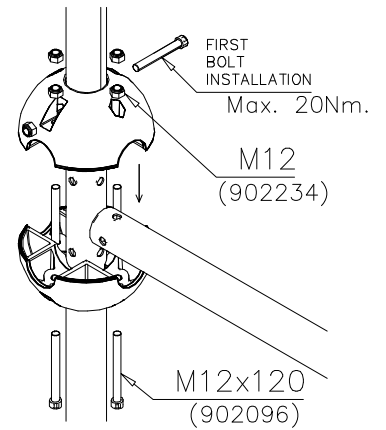

Security plugs are included only for selected products.

Hox!
Pultit on kiristettävä lopulliseen kireyteen, ennen turvapinnien asennusta.

Note!
Tighten bolts properly, before installing security plugs.

	<p>① 902256 PCS</p> <p>② 909628 PCS</p>	<p>1</p> <p>3</p>
	<p>Ø60*150</p> <p>M10x100</p>	
	PCS	PCS
	PCS	PCS
	PCS	PCS
	PCS	PCS
	PCS	PCS
PCS	PCS	

DET 1

DET 2

DET 3

DO NOT TIGHTEN THE
JOINTS UNTIL THE
STRUCTURE IS COMPLETE.

① 901803	PCS	② 901994	PCS
	2		2
M12x90		Ø190	
③ 902096	PCS	④ 902234	PCS
	4		6
M12x120		M12	
	PCS		PCS
	PCS		PCS
	PCS		PCS
	PCS		PCS
	PCS		PCS
	PCS		PCS

DET 1

DET 2

DET 3

DET 4

DET 5

DET 6

REMEMBER
FINAL
TIGHTENING

DET 7