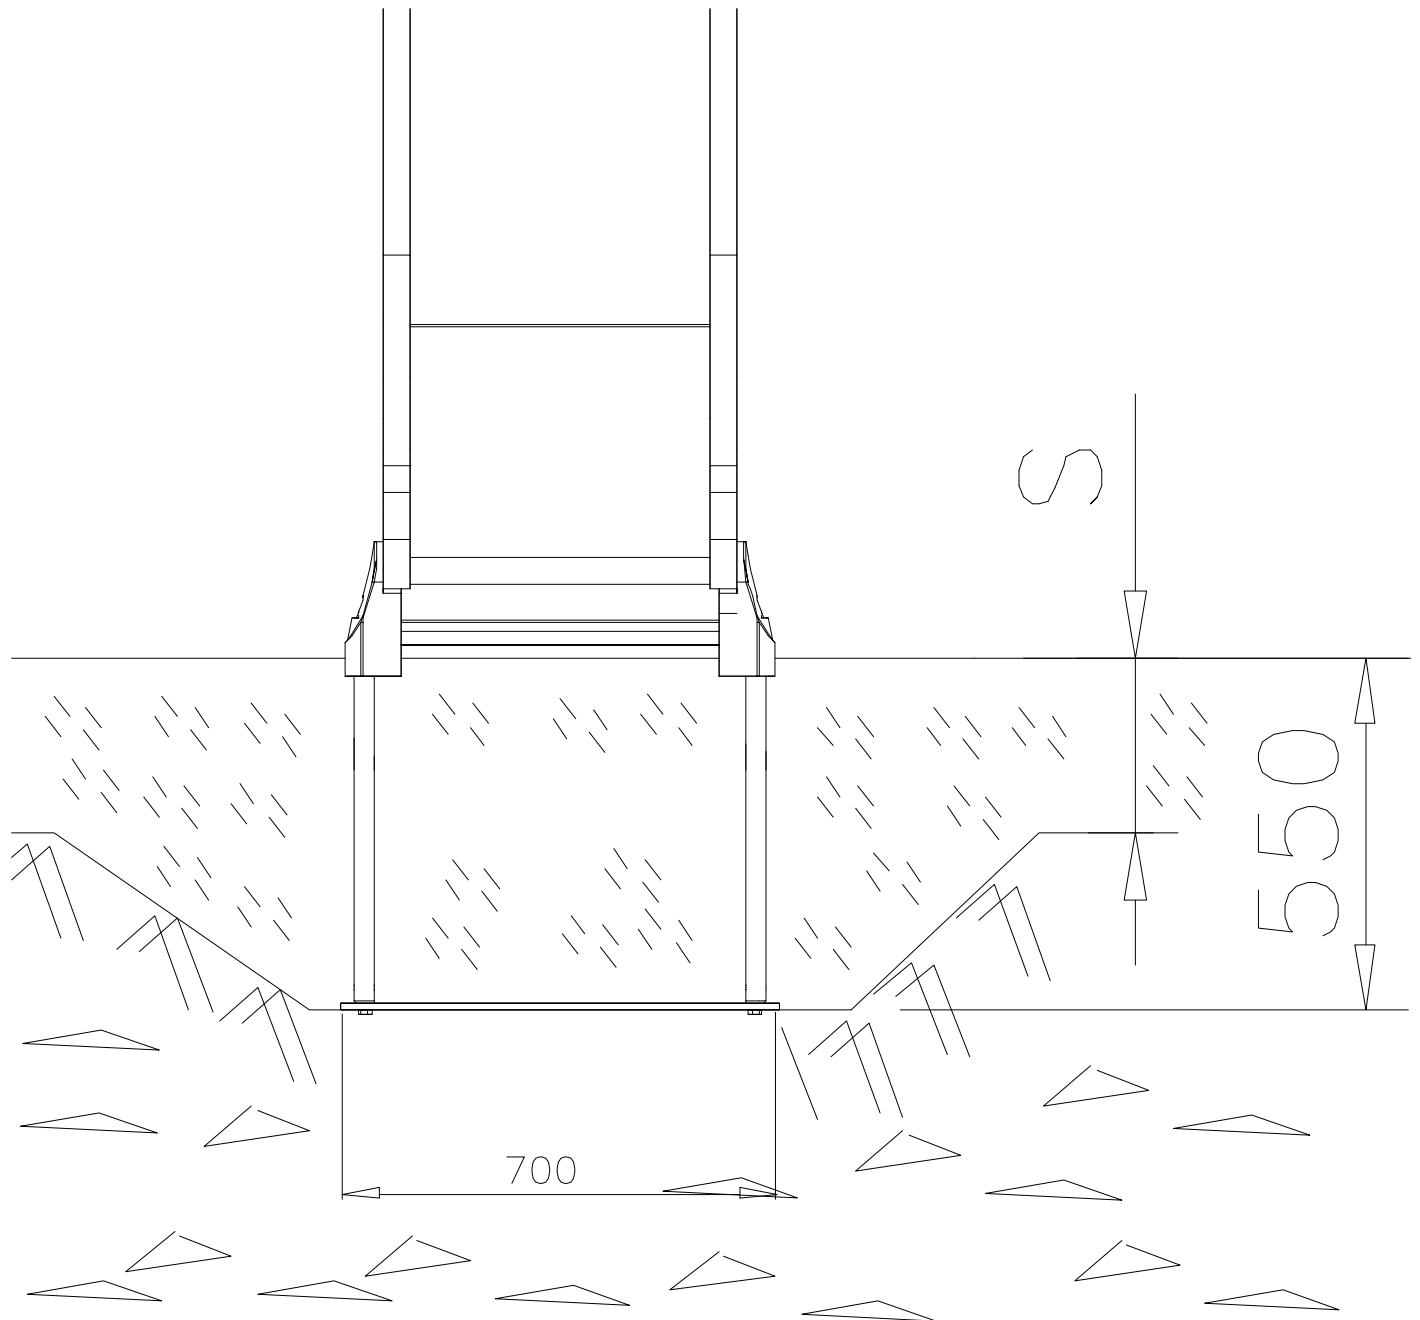

② 905104	PCS		PCS
	4		
 M10	PCS		PCS

905104

LAPPSET® DEEP FOUNDATION

FOOT

DATE: 15.5.2018

1(1)

①	909511	PCS	②	909519	PCS
		1			1
	90x90x650			50x380x380	

③	909637	PCS	④	909638	PCS
		4			8
	M10			Ø20/10.5	

⑤	909639	PCS	⑥	905104	PCS
		4			4
	M10x25			M10	

OPTION FOOT

①	911155	PCS			PCS
		1			
	90x90x650				

LAPPSET

DEEP FOUNDATION

SLIDE WOOD

DATE: 22.5.2015

1(1)