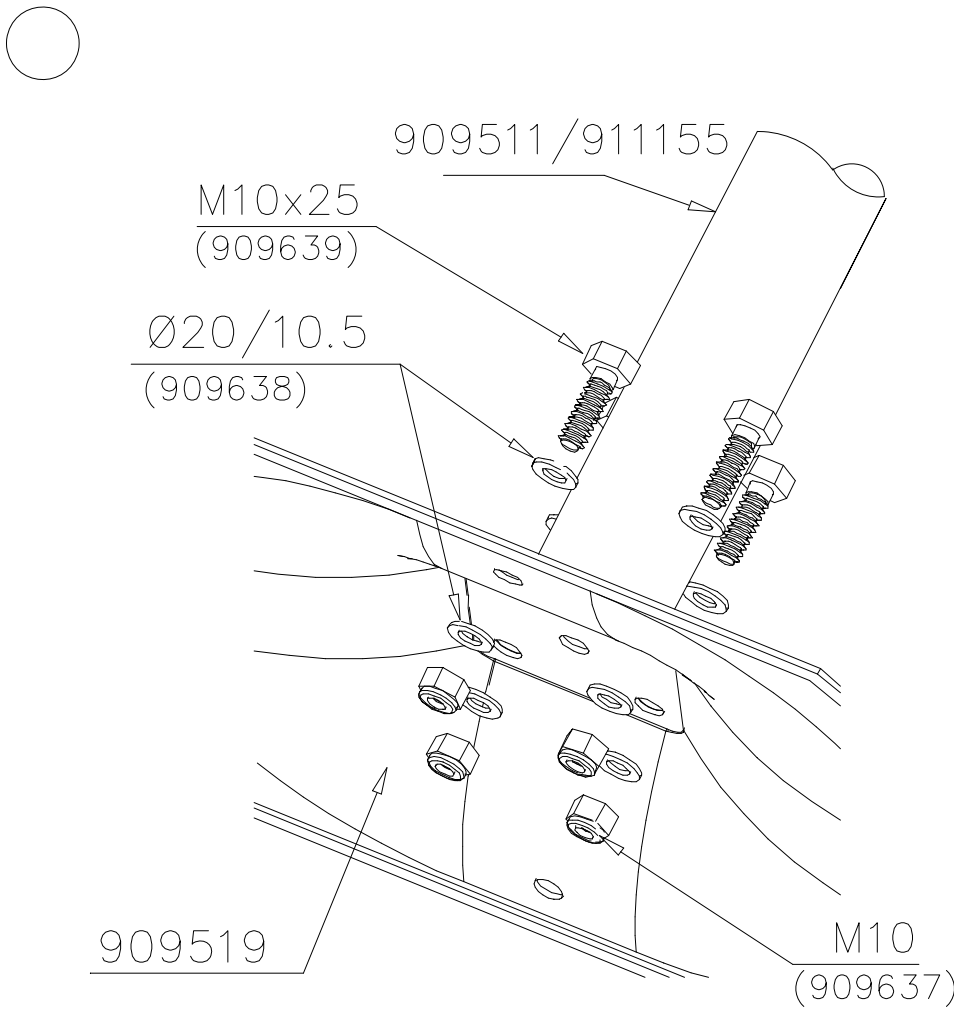

② 905104	PCS		PCS
	4		
 M10	PCS		PCS

905104

LAPPSET® DEEP FOUNDATION

FOOT

DATE: 15.5.2018

1(1)

①	909511	PCS	②	909519	PCS
		1			1
	90x90x650			50x380x380	

③	909637	PCS	④	909638	PCS
		4			8
	M10			Ø20/10.5	