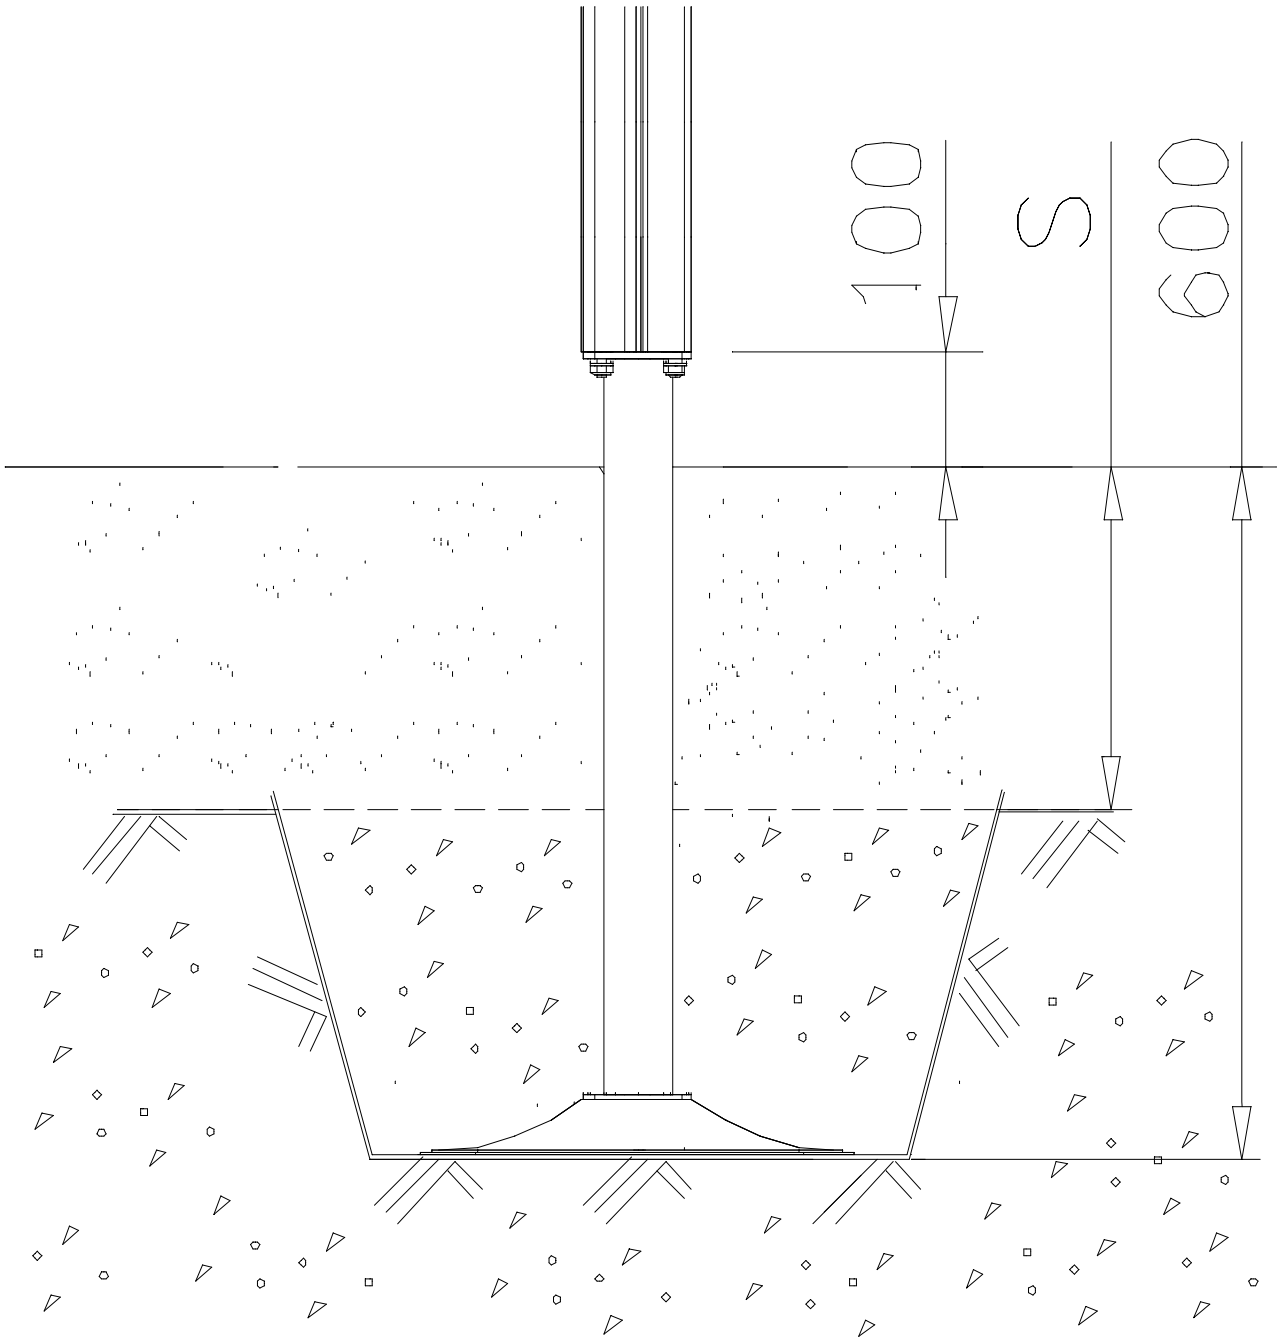

LAPPSET®
DEEP FOUNDATION

FOOT

DATE: 13.3.2014

4A