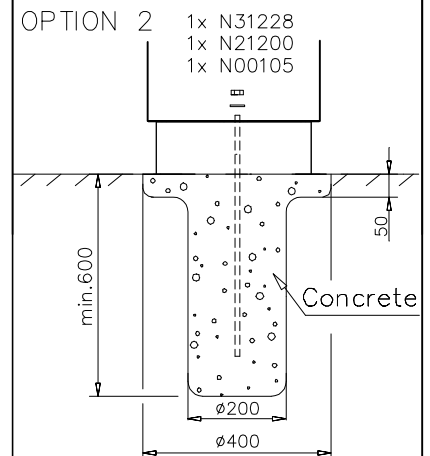

① N2482	PCS	② N00105	PCS
	1		1
		M12x660	
③ N24912-1	PCS	④ N21200	PCS
	1		2
Concrete		M12	
⑤ N905086	PCS	⑥ N508170	PCS
	1		1
13.5x44x4		M12x170	
⑦ N31228	PCS	⑧ N00101	PCS
	1		1
12.5x26x2		Key	

OPTION 1

OPTION 2

Volume: 69 litres