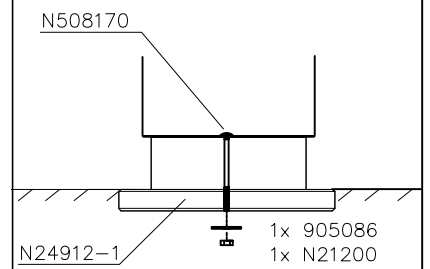

① N2482	PCS	② N00105	PCS
	1		1
		M12x660	
③ N24912-1	PCS	④ N21200	PCS
	1		2
Concrete		M12	
⑤ N905086	PCS	⑥ N508170	PCS
	1		1
13.5x44x4		M12x170	
⑦ N31228	PCS	⑧ N00101	PCS
	1		1
12.5x26x2		Key	

OPTION 1

OPTION 2

Volume: 69 litres