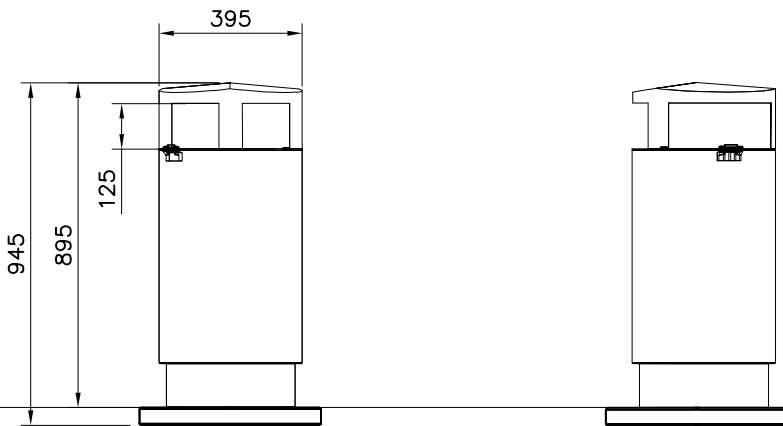

① N2482	PCS	② N00105	PCS
	1		1
		M12x660	
③ N24912-1	PCS	④ N21200	PCS
	1		2
Concrete		M12	
⑤ N905086	PCS	⑥ N508170	PCS
	1		1
13.5x44x4		M12x170	
⑦ N31228	PCS	⑧ N00101	PCS
	1		1
12.5x26x2		Key	

OPTION 1

OPTION 2

Volume: 69 litres