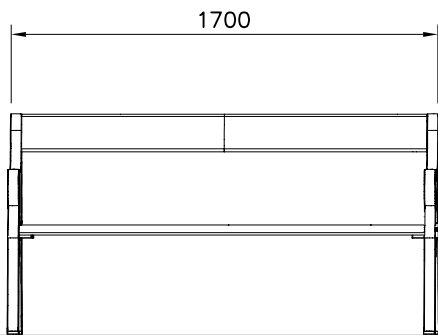

Product is delivered ready assembled  
 Produkten levereras färdigmonterad

① NF3900	PCS	② N00129	PCS
	1		4
		M12x500	
③ N01802	PCS		PCS
	4		
M12			
	PCS		PCS
			PCS

DET1

Product is delivered ready assembled  
 Produkten levereras färdigmonterad