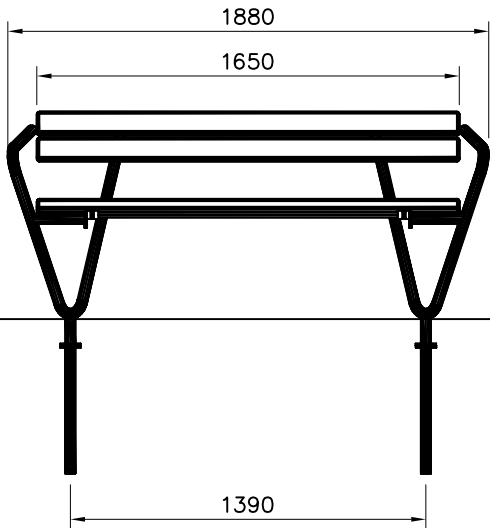

① N50601	PCS	② N50602	PCS
	1		1
Right		Left	
③ Back	PCS	④ Seat	PCS
	1		1
sparepart for wooden parts: N50606 (1 pcs)		sparepart for wooden parts: N50607 (1 pcs)	
⑤ N50503	PCS	⑥ N00107	PCS
	2		1
L : 500mm			
⑦ N01825	PCS	⑧ N01800	PCS
	12		12
M8x25		M8	

⑨ N03816	PCS
	4
8,4x16x1,5	
⑩ N00153	PCS
	4
M8x50	

<p>DET 1</p>  <p>7</p> <p>8</p>	<p>DET 2</p>  <p>10</p>	<p>DET 3</p>  <p>7</p> <p>9</p> <p>8</p>
<p>DET 4</p>  <p>$\varnothing \sim 200$</p> <p>600</p> <p>Concrete</p>		