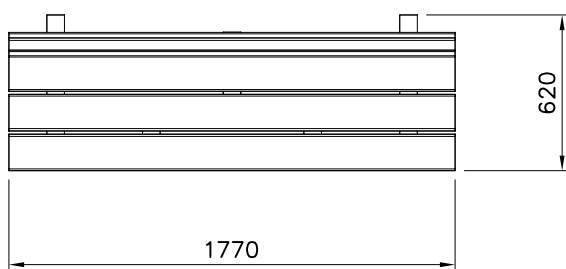

1	PCS	2	2	PCS	5
3	PCS	4	4	PCS	10
			Ø8x90		
5	PCS	24	6	PCS	1
Ø5x35			65x65		
	PCS		7	PCS	4
			Ø3.5x13		

000504M	709080	PCS	WOODEN PARTS COLOR OPTIONS:
		2	-651 (GREY) -652 (TEAK RED) -653 (LIGHT BROWN) -654 (DARK GREEN) -655 (DARK BROWN) -699 (SPECIAL COLOUR)
	708781	PCS	WOODEN PARTS COLOR OPTIONS:
		5	-651 (GREY) -652 (TEAK RED) -653 (LIGHT BROWN) -654 (DARK GREEN) -655 (DARK BROWN) -699 (SPECIAL COLOUR)
		PCS	

DET 1

DET 2

DET 3