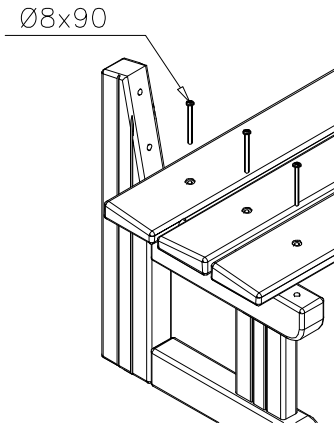

DET 3

000504M	709080	PCS	WOODEN PARTS COLOR OPTIONS:
		2	-651 (GREY) -652 (TEAK RED) -653 (LIGHT BROWN) -654 (DARK GREEN) -655 (DARK BROWN) -699 (SPECIAL COLOUR)
	708781	PCS	WOODEN PARTS COLOR OPTIONS:
		5	-651 (GREY) -652 (TEAK RED) -653 (LIGHT BROWN) -654 (DARK GREEN) -655 (DARK BROWN) -699 (SPECIAL COLOUR)
		PCS	

DET 1