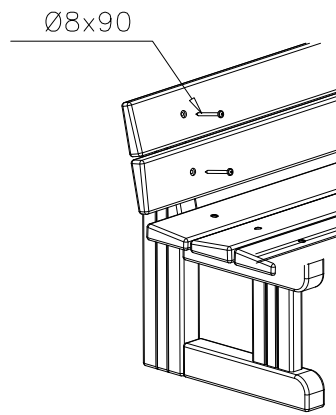

000504M	709080	PCS	WOODEN PARTS COLOR OPTIONS:
		2	-651 (GREY) -652 (TEAK RED) -653 (LIGHT BROWN) -654 (DARK GREEN) -655 (DARK BROWN) -699 (SPECIAL COLOUR)
	708781	PCS	WOODEN PARTS COLOR OPTIONS:
		5	-651 (GREY) -652 (TEAK RED) -653 (LIGHT BROWN) -654 (DARK GREEN) -655 (DARK BROWN) -699 (SPECIAL COLOUR)
		PCS	

DET 2