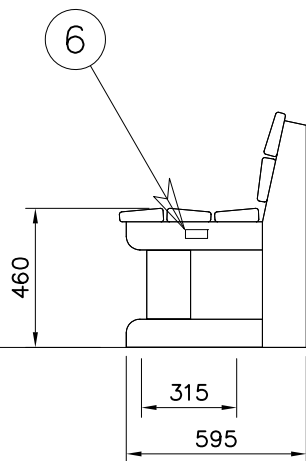

1	PCS	2	2	PCS	5
3	PCS	4	4	PCS	10
			Ø8x90		
5	PCS	24	6	PCS	1
Ø5x35			65x65		
	PCS		7	PCS	4
			Ø3.5x13		

000504M	709080	PCS	WOODEN PARTS COLOR OPTIONS:
		2	-651 (GREY) -652 (TEAK RED) -653 (LIGHT BROWN) -654 (DARK GREEN) -655 (DARK BROWN) -699 (SPECIAL COLOUR)
	708781	PCS	WOODEN PARTS COLOR OPTIONS:
		5	-651 (GREY) -652 (TEAK RED) -653 (LIGHT BROWN) -654 (DARK GREEN) -655 (DARK BROWN) -699 (SPECIAL COLOUR)
		PCS	