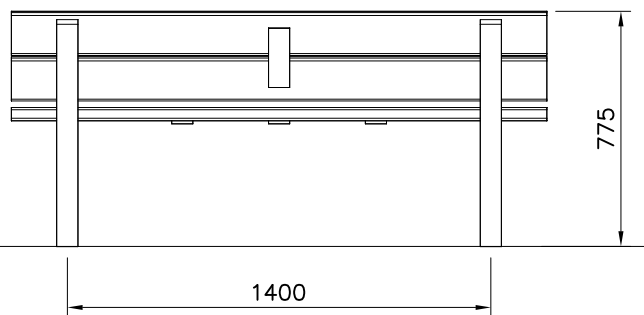

1	PCS	2	2	PCS	5
3	PCS	4	4	PCS	10
			Ø8x90		
5	PCS	24	6	PCS	1
Ø5x35			65x65		
	PCS		7	PCS	4
			Ø3.5x13		

000504M	709080	PCS	WOODEN PARTS COLOR OPTIONS:
		2	-651 (GREY) -652 (TEAK RED) -653 (LIGHT BROWN) -654 (DARK GREEN) -655 (DARK BROWN) -699 (SPECIAL COLOUR)
	708781	PCS	WOODEN PARTS COLOR OPTIONS:
		5	-651 (GREY) -652 (TEAK RED) -653 (LIGHT BROWN) -654 (DARK GREEN) -655 (DARK BROWN) -699 (SPECIAL COLOUR)
		PCS	

DET 1

DET 2

DET 3