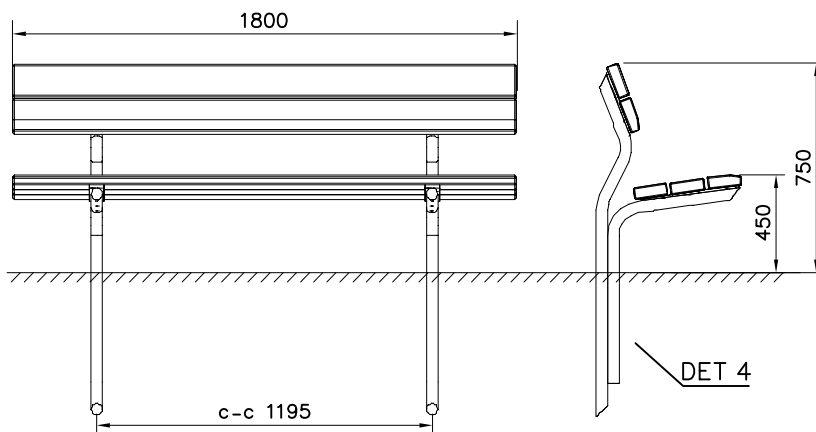

ATTENTION! Product is delivered partly assembled
 NOTERA! Produkten levereras delvis monterad

Note: Install the component N22713M on designed locations

① N22712M	PCS/ST	② N22713M	PCS/ST
	3		2
③ N22717	PCS/ST	④ N22716	PCS/ST
	2		2
seat		backrest	
⑤ N22711	PCS/ST	⑥ N00109	PCS/ST
	2		20
		7x30	
⑦ N01850	PCS/ST	⑧ N03816	PCS/ST
	8		8
M8x50		8,4x16x1,5	

DET 1

All wooden parts pre-drilled
 Alla träkomponenter är förborrade

DET 2

DET 3

DET 4