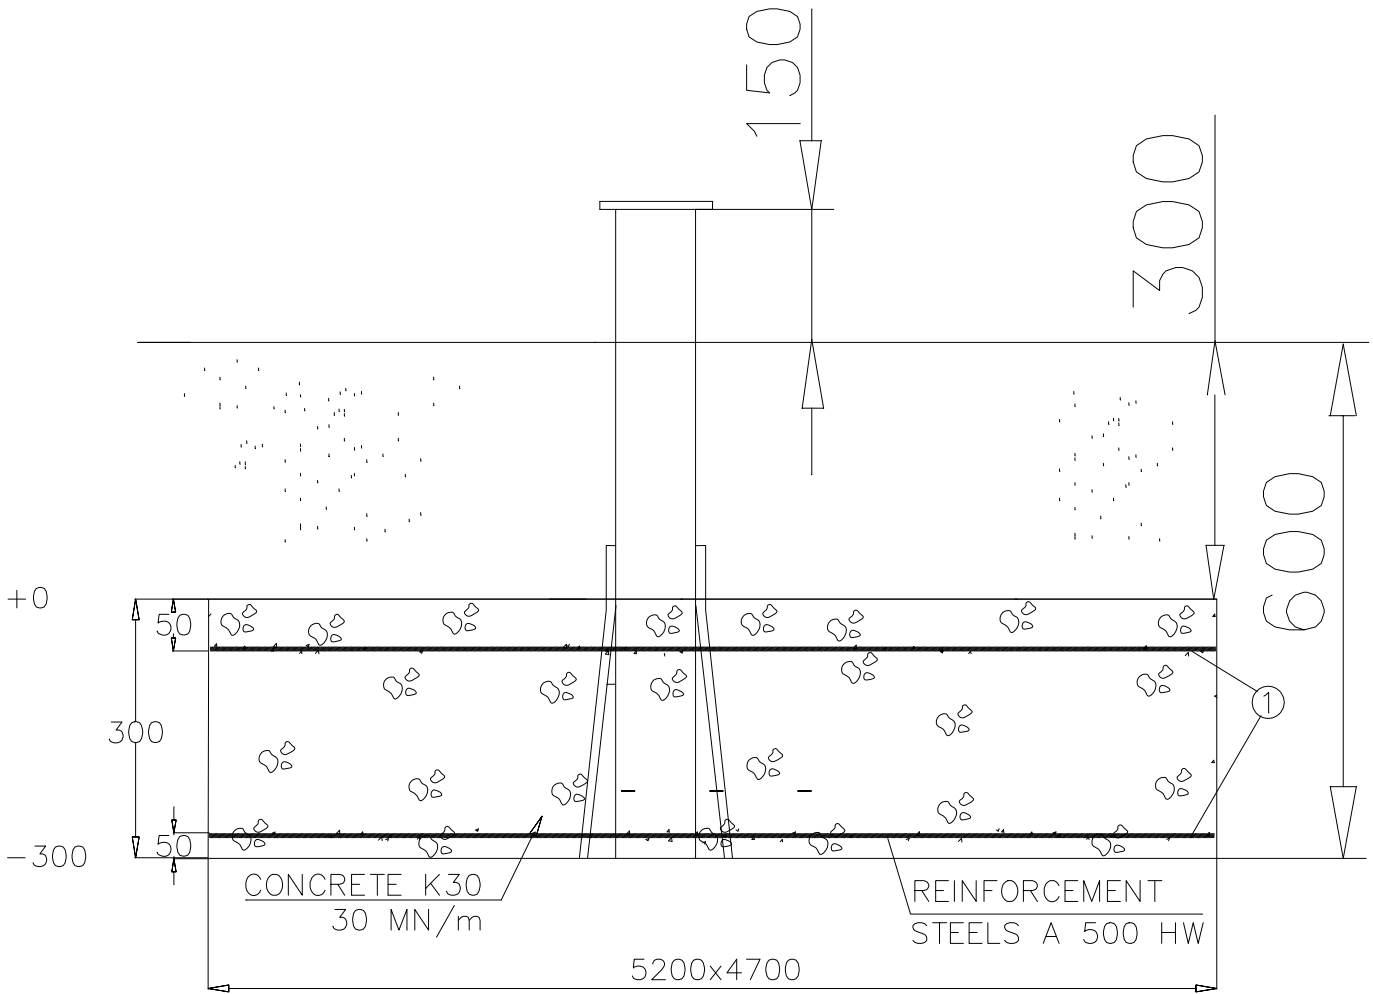

CONCRETE BLOCK SOLUTION

① STEELNET $\phi 8$ #150 (5100x4600)