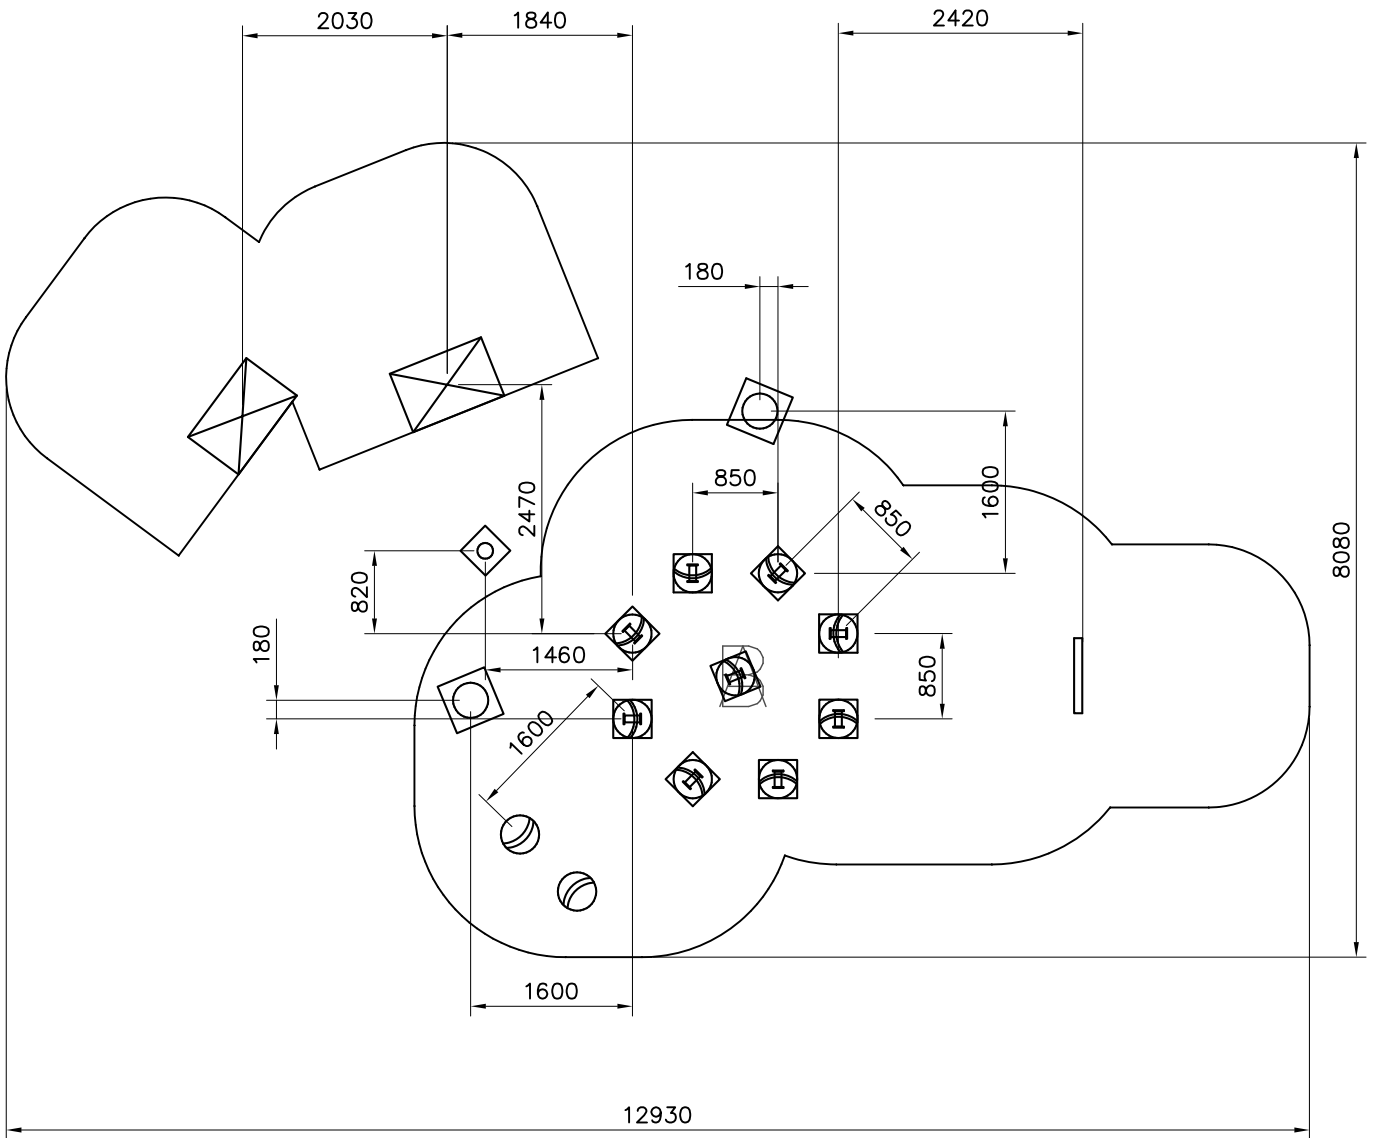

FOOT OPTIONS

DEEP

SURFACE

	PCS	903112 	PCS		PCS	711838 	PCS		PCS		PCS
		L 750									
	PCS	909521 	PCS		PCS	701898 	PCS		PCS		PCS
											

EN/AS Impact Area 46.7 m²

+0

Gravel fill / Safety surface material