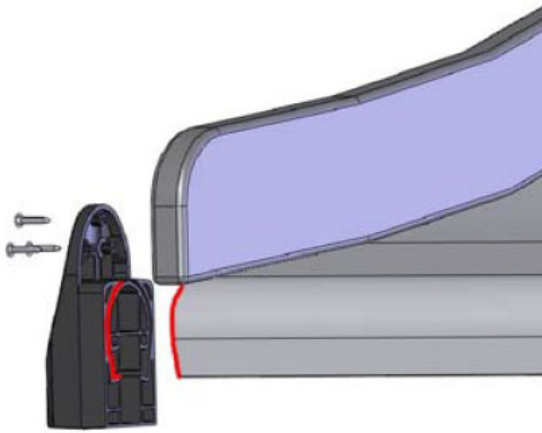

DET 6

Insert sheet metal IN to the plastic cover.